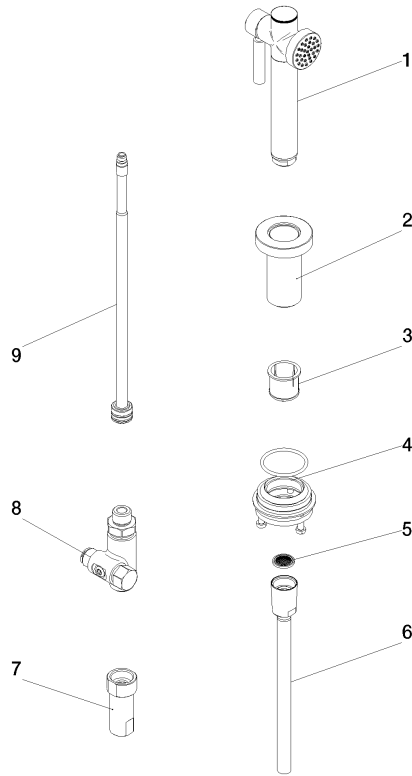

Spare parts list

Number	Item Number	Designation	Number of units	Lead time
4	04 23 10 047 00 92	fixing set	1.00	2
3	90 18 40 085 00 90	sleeve	1.00	2
2	09 30 01 085-46	rosette	1.00	30
1	90 12 11 098 11-46	shower	1.00	-
Spare part can no longer be ordered, please order the replacement item				
5	09 23 01 039 90	sieve	1.00	2
9	90 28 20 068 00 90	connection	1.00	2
8	90 17 09 046 12 90	diverter	1.00	2
7	90 24 03 241 00 90	nipple	1.00	2
6	90 30 02 062 00-46	hose	1.00	-
Spare part can no longer be ordered, please order the replacement item