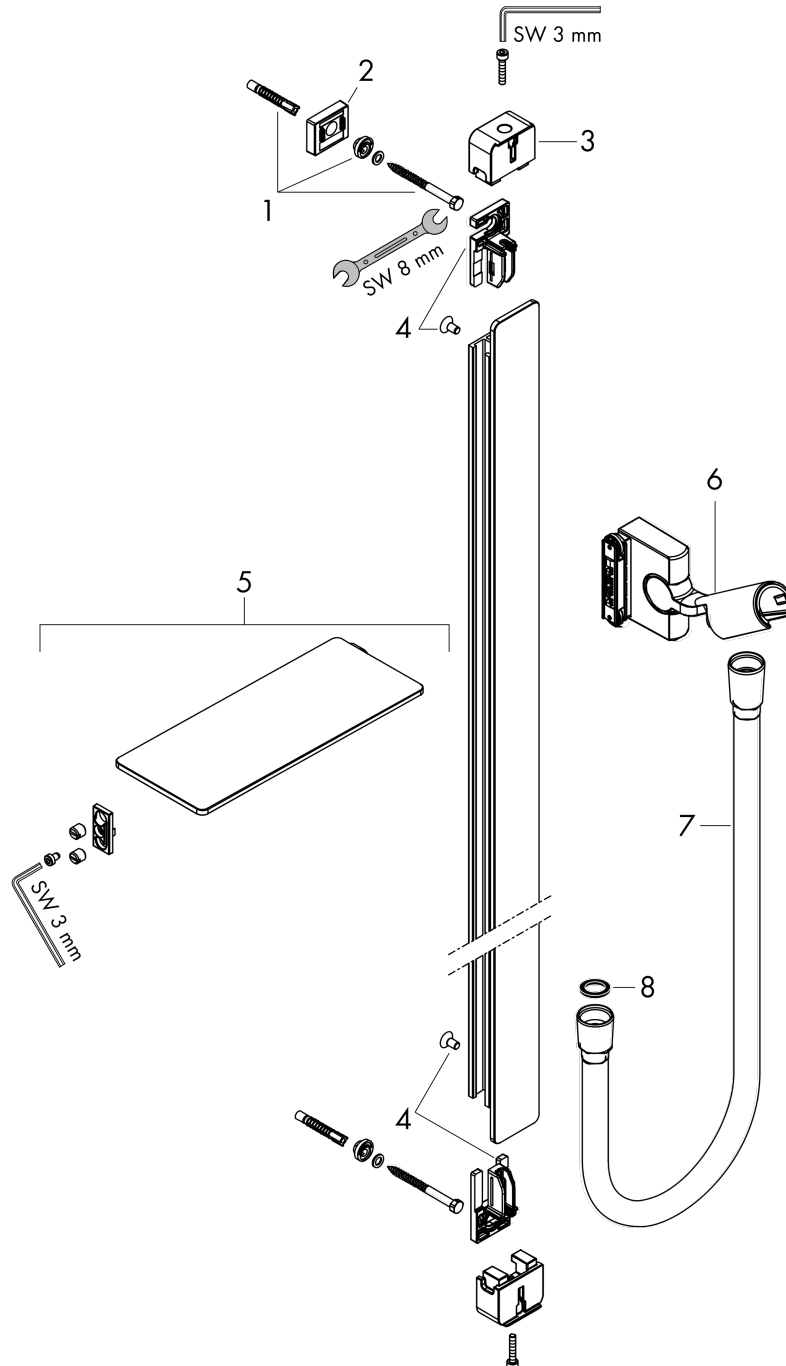

Unica
Wallbar Raindance E, 60"
 Finish: **chrome** Part no. : **27645000**

Description

Features

- Consists of: Wallbar, Handshower hose, Slider, shelves
- Flat aluminum profile with mirrored safety glass finish
- Hose nut: For shower hoses with a conical nut
- Shelf made of safety glass
- Finish shower bar: Chrome
- Stand pipe: 59.05"
- Profile stand pipe: flat
- Drilling distance: 57.87"
- Angle-adjustable holder pivots left and right, slides easily and locks in place

Item details

List Price \$ 558.00

Compliance / Sustainability

Product image

Scale drawing

Unica
Wallbar Raindance E, 60"
 Finish: **chrome** Part no. : **27645000**

Exploded drawing

Year of production: >10/17

Unica
Wallbar Raindance E, 60"
 Finish: **chrome** Part no. : **27645000**

Spare parts list

Year of production: >10/17

Pos.	Description	Part no.	Price	PU
1	mounting set	92841000	-	1
2	tile-matching-disk 7 mm	93124000	-	1
3	cover	93101000	-	1
4	support element	93673000	-	1
5	shelf	26511000	-	1
6	support, assy	93100000	-	1
7	shower hose Isiflex'B 1,60 m	28276000	-	1
8	seal	98058000	-	1