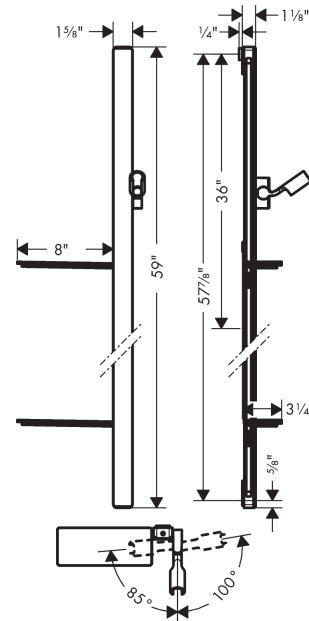

Unica
Wallbar Raindance E, 60"
 Finish: **chrome** Part no. : **27645000**

Description

Features

- Consists of: Wallbar, Handshower hose, Slider, shelves
- Flat aluminum profile with mirrored safety glass finish
- Hose nut: For shower hoses with a conical nut
- Shelf made of safety glass
- Finish shower bar: Chrome
- Stand pipe: 59.05"
- Profile stand pipe: flat
- Drilling distance: 57.87"
- Angle-adjustable holder pivots left and right, slides easily and locks in place

Item details

List Price \$ 558.00

Compliance / Sustainability

Product image

Scale drawing

Unica
Wallbar Raindance E, 60"
 Finish: **chrome** Part no. : **27645000**

Exploded drawing

Year of production: >10/17

Unica
Wallbar Raindance E, 60"
 Finish: **chrome** Part no. : **27645000**

Spare parts list

Year of production: >10/17

Pos.	Description	Part no.	Price	PU
1	mounting set	92841000	-	1
2	tile-matching-disk 7 mm	93124000	-	1
3	cover	93101000	-	1
4	support element	93673000	-	1
5	shelf	26511000	-	1
6	support, assy	93100000	-	1
7	shower hose Isiflex'B 1,60 m	28276000	-	1
8	seal	98058000	-	1