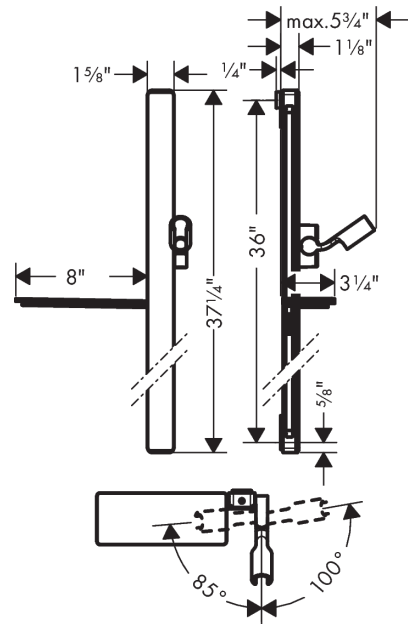

Unica
Wallbar Raindance E, 36"
 Finish: **chrome** Part no. : **27640000**

Description

Features

- Consists of: Wallbar, Handshower hose, Slider, shelf
- Flat aluminum profile with mirrored safety glass finish
- Hose nut: For shower hoses with a conical nut
- Shelf made of safety glass
- Finish shower bar: Chrome
- Stand pipe: 37.2"
- Profile stand pipe: flat
- Drilling distance: 36.02"
- Angle-adjustable holder pivots left and right, slides easily and locks in place

Item details

List Price \$ 412.00

Compliance / Sustainability

Product image

Scale drawing

Unica
 Wallbar Raindance E, 36"
 Finish: chrome Part no. : 27640000

Installation example

Unica
 Wallbar Raindance E, 36"
 Finish: chrome Part no. : 27640000

Exploded drawing

Year of production: >10/17

Unica
Wallbar Raindance E, 36"
 Finish: **chrome** Part no. : **27640000**

Spare parts list

Year of production: >10/17

Pos.	Description	Part no.	Price	PU
1	mounting set	92841000	-	1
2	tile-matching-disk 7 mm	93124000	-	1
3	cover	93101000	-	1
4	support element	93673000	-	1
5	shelf	26511000	-	1
6	support, assy	93100000	-	1
7	shower hose Isiflex'B 1,60 m	28276000	-	1
8	seal	98058000	-	1