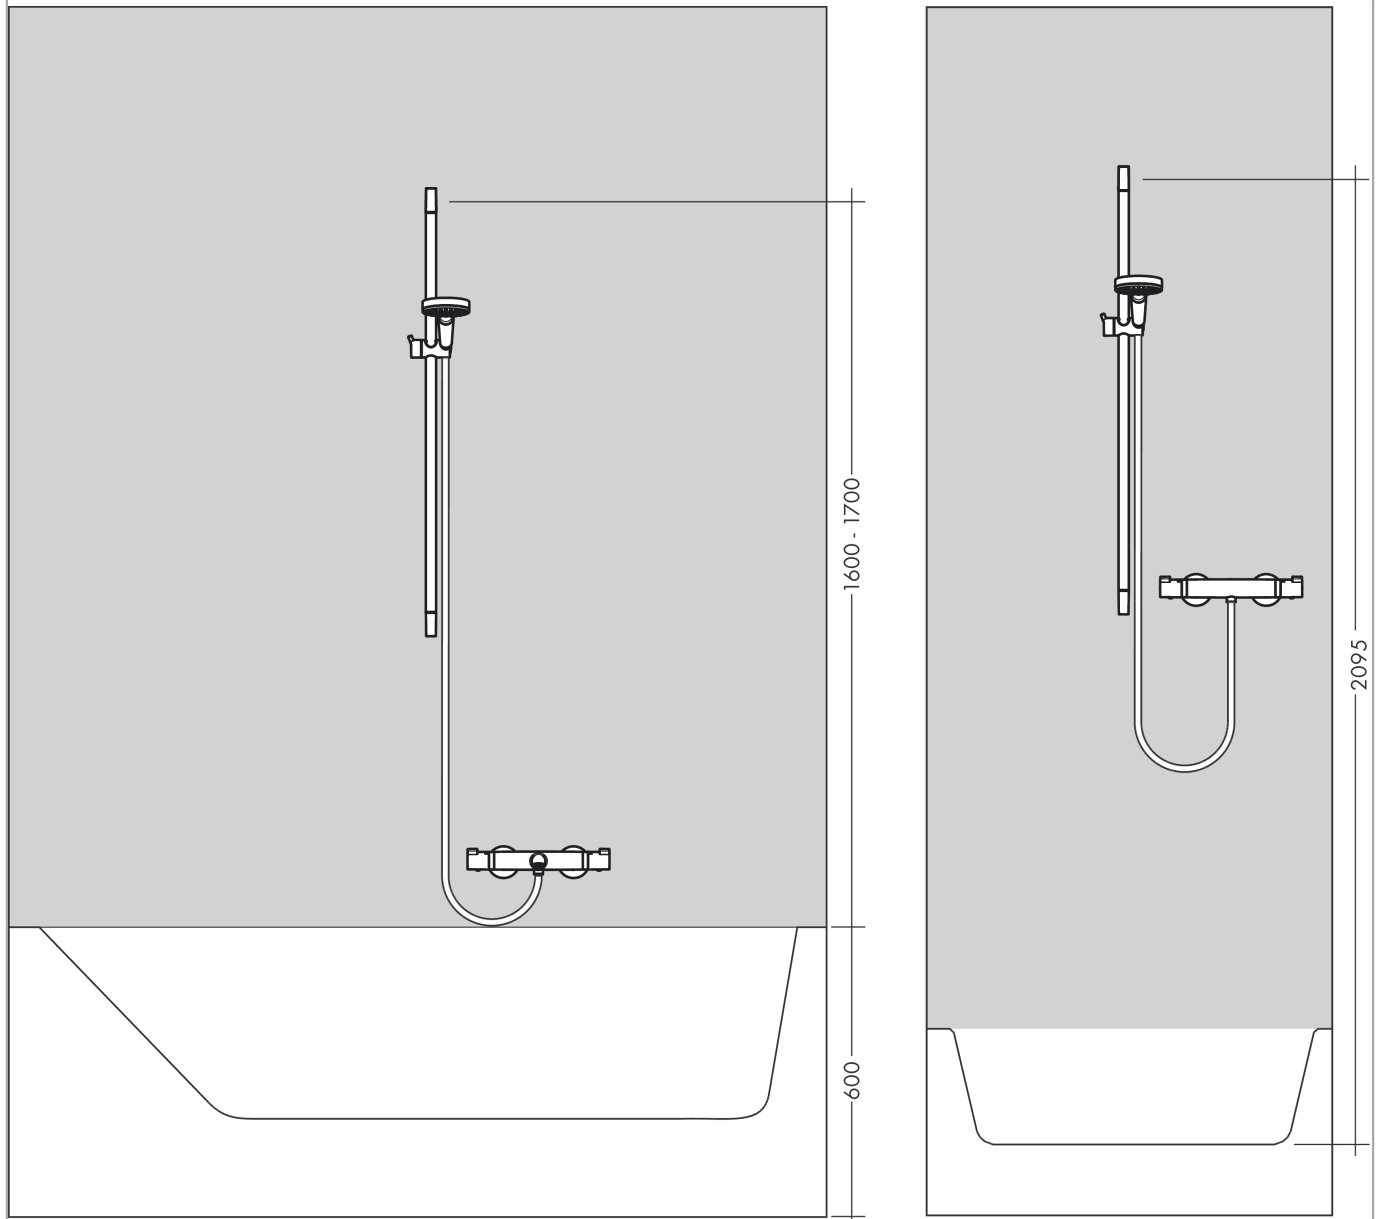

Unica
Wallbar Raindance E, 36"
 Finish: **chrome** Part no. : **27640000**

Description

Features

- Consists of: Wallbar, Handshower hose, Slider, shelf
- Flat aluminum profile with mirrored safety glass finish
- Hose nut: For shower hoses with a conical nut
- Shelf made of safety glass
- Finish shower bar: Chrome
- Stand pipe: 37.2"
- Profile stand pipe: flat
- Drilling distance: 36.02"
- Angle-adjustable holder pivots left and right, slides easily and locks in place

Item details

List Price \$ 412.00

Compliance / Sustainability

Product image

Scale drawing

Unica
 Wallbar Raindance E, 36"
 Finish: chrome Part no. : 27640000

Installation example

Unica
 Wallbar Raindance E, 36"
 Finish: chrome Part no. : 27640000

Exploded drawing

Year of production: >10/17

Unica
Wallbar Raindance E, 36"
 Finish: **chrome** Part no. : **27640000**

Spare parts list

Year of production: >10/17

Pos.	Description	Part no.	Price	PU
1	mounting set	92841000	-	1
2	tile-matching-disk 7 mm	93124000	-	1
3	cover	93101000	-	1
4	support element	93673000	-	1
5	shelf	26511000	-	1
6	support, assy	93100000	-	1
7	shower hose Isiflex'B 1,60 m	28276000	-	1
8	seal	98058000	-	1