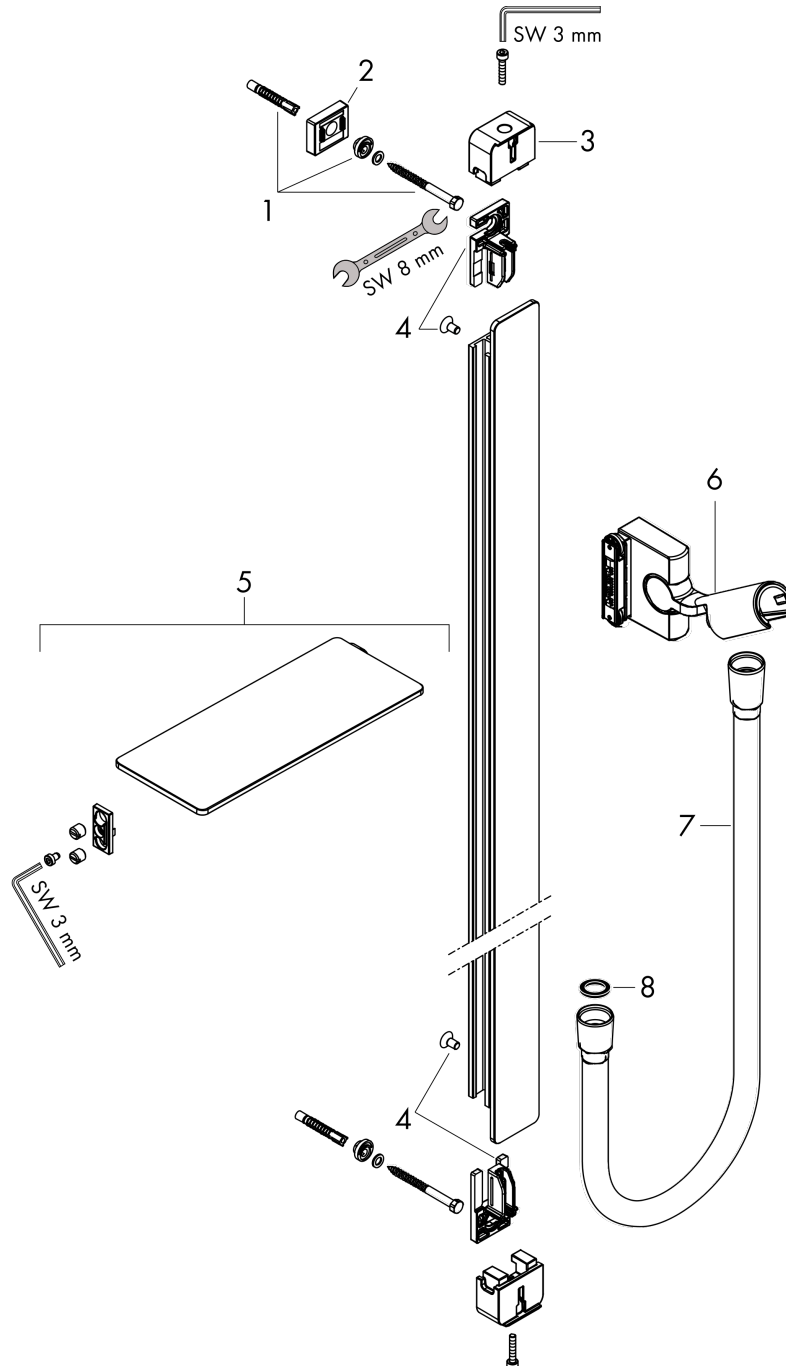

Unica
Wallbar Raindance E, 36"
 Finish: **chrome** Part no. : **27640000**

Description

Features

- Consists of: Wallbar, Handshower hose, Slider, shelf
- Flat aluminum profile with mirrored safety glass finish
- Hose nut: For shower hoses with a conical nut
- Shelf made of safety glass
- Finish shower bar: Chrome
- Stand pipe: 37.2"
- Profile stand pipe: flat
- Drilling distance: 36.02"
- Angle-adjustable holder pivots left and right, slides easily and locks in place

Item details

List Price \$ 412.00

Compliance / Sustainability

Product image

Scale drawing

Unica
 Wallbar Raindance E, 36"
 Finish: chrome Part no. : 27640000

Installation example

Unica
 Wallbar Raindance E, 36"
 Finish: chrome Part no. : 27640000

Exploded drawing

Year of production: >10/17

Unica
Wallbar Raindance E, 36"
 Finish: **chrome** Part no. : **27640000**

Spare parts list

Year of production: >10/17

Pos.	Description	Part no.	Price	PU
1	mounting set	92841000	-	1
2	tile-matching-disk 7 mm	93124000	-	1
3	cover	93101000	-	1
4	support element	93673000	-	1
5	shelf	26511000	-	1
6	support, assy	93100000	-	1
7	shower hose Isiflex'B 1,60 m	28276000	-	1
8	seal	98058000	-	1