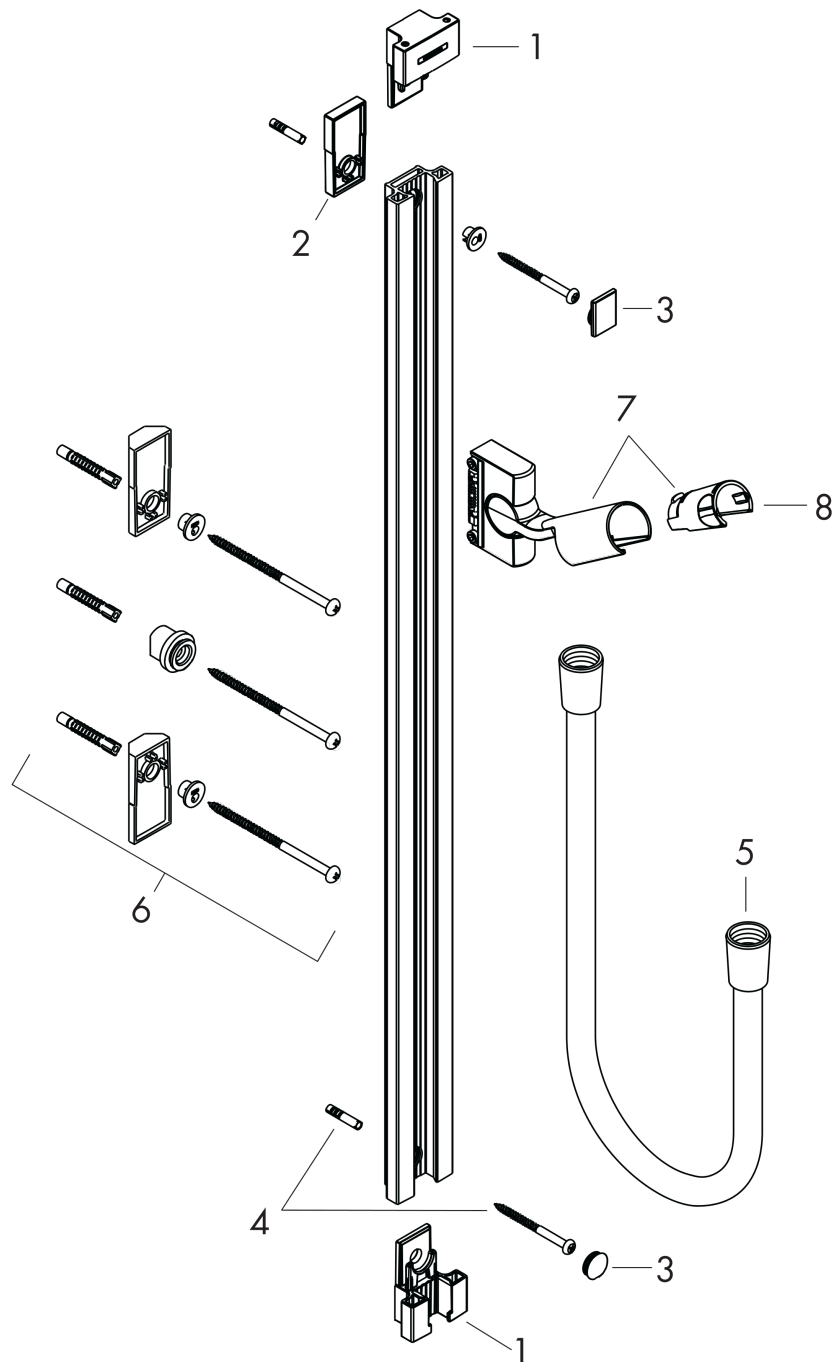

**Unica**  
**Wallbar Raindance S, 36"**  
 Finish: **chrome** Part no. : **27636000**

**Description**

**Features**

- Consists of: Wallbar, Handshower hose, Slider
- Slim aluminum profile wallbar
- Stand pipe: 39.17"
- Profile stand pipe: square
- Drilling distance: 36.02"
- Angle-adjustable holder pivots left and right, slides easily and locks in place

**Item details**

List Price \$ 573.00

**Compliance / Sustainability**

**Product image**

**Scale drawing**

Unica  
 Wallbar Raindance S, 36"  
 Finish: **chrome** Part no. : **27636000**

Installation example

Unica  
 Wallbar Raindance S, 36"  
 Finish: chrome Part no. : 27636000

Exploded drawing

Year of production: >02/08

**Unica**  
**Wallbar Raindance S, 36"**  
 Finish: **chrome** Part no. : **27636000**

**Spare parts list**

Year of production: >02/08

<b>Pos.</b>	<b>Description</b>	<b>Part no.</b>	<b>Price</b>	<b>PU</b>
1	wall support cpl.	98518000	-	1
2	tile-matching-disk 7 mm	98993000	-	1
3	set of covers	98519000	-	1
4	mounting set	96179000	-	1
5	shower hose Isiflex'B 1,60 m	28276000	-	1
6	corner fitting set	28694000	-	1
7	support, assy	98520000	-	1
8	guide	98918000	-	1