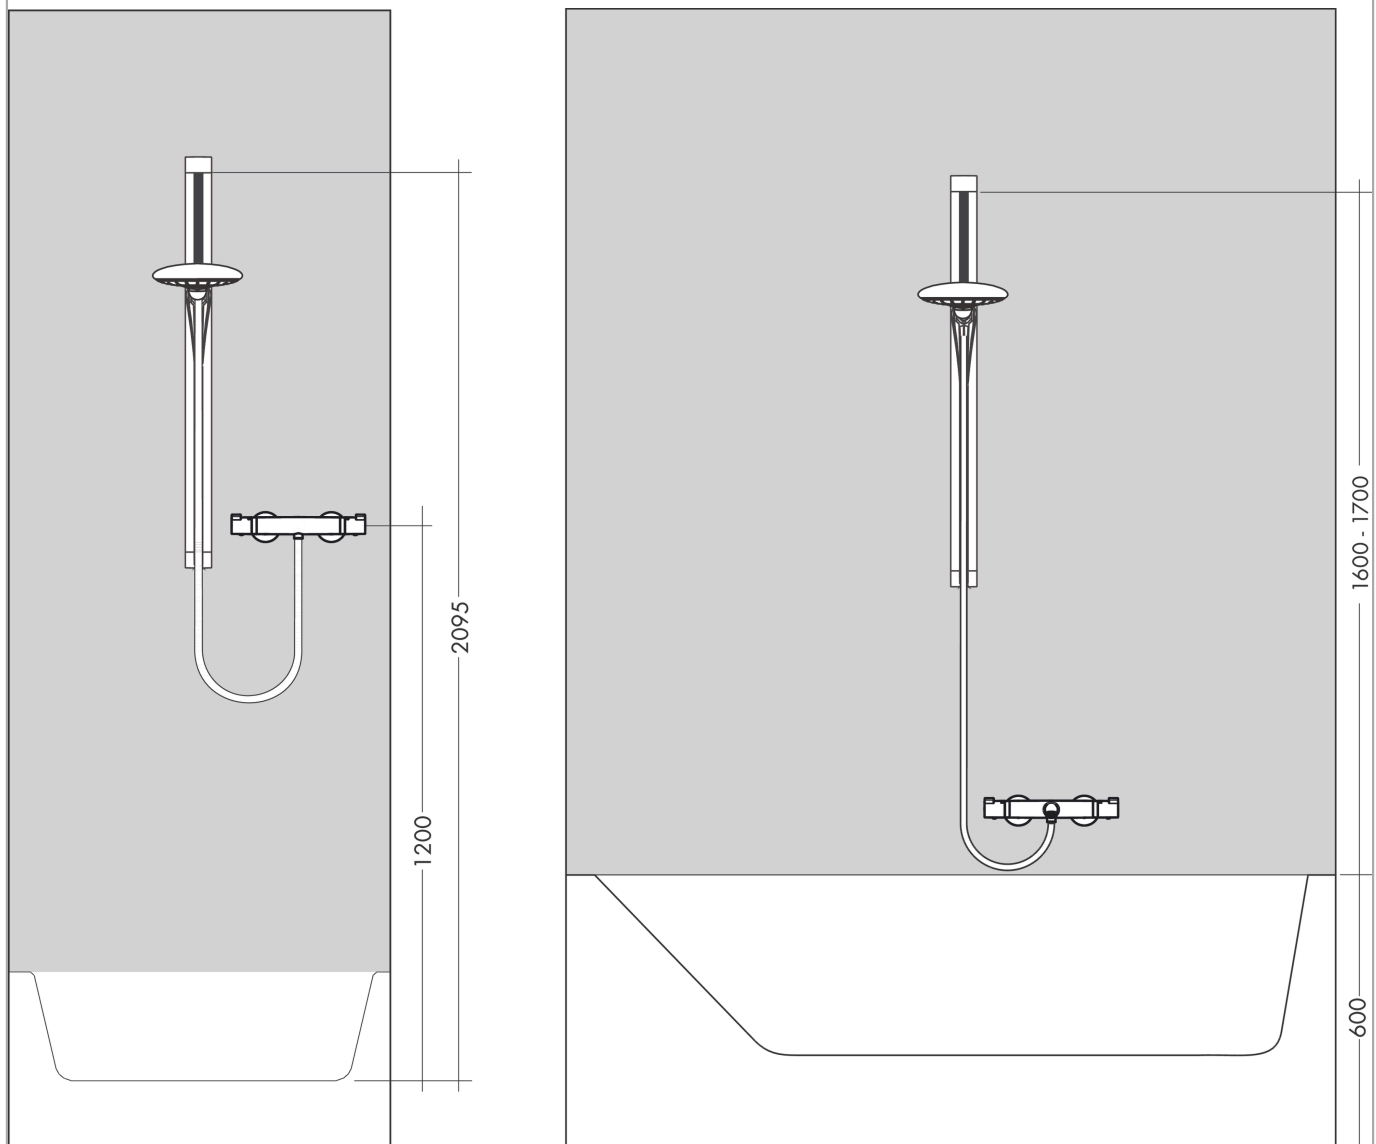

**Unica**  
**Wallbar Raindance S, 36"**  
 Finish: **chrome** Part no. : **27636000**

**Description**

**Features**

- Consists of: Wallbar, Handshower hose, Slider
- Slim aluminum profile wallbar
- Stand pipe: 39.17"
- Profile stand pipe: square
- Drilling distance: 36.02"
- Angle-adjustable holder pivots left and right, slides easily and locks in place

**Item details**

List Price \$ 573.00

**Compliance / Sustainability**

**Product image**

**Scale drawing**

Unica  
 Wallbar Raindance S, 36"  
 Finish: **chrome** Part no. : **27636000**

Installation example

Unica  
 Wallbar Raindance S, 36"  
 Finish: chrome Part no. : 27636000

Exploded drawing

Year of production: >02/08

**Unica**  
**Wallbar Raindance S, 36"**  
 Finish: **chrome** Part no. : **27636000**

**Spare parts list**

Year of production: >02/08

<b>Pos.</b>	<b>Description</b>	<b>Part no.</b>	<b>Price</b>	<b>PU</b>
1	wall support cpl.	98518000	-	1
2	tile-matching-disk 7 mm	98993000	-	1
3	set of covers	98519000	-	1
4	mounting set	96179000	-	1
5	shower hose Isiflex'B 1,60 m	28276000	-	1
6	corner fitting set	28694000	-	1
7	support, assy	98520000	-	1
8	guide	98918000	-	1