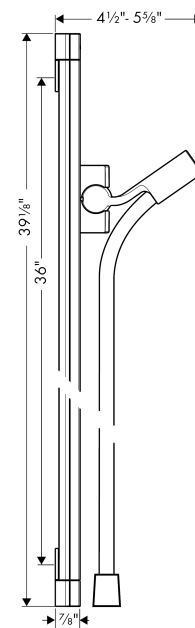

**Unica**  
**Wallbar Raindance S, 36"**  
 Finish: **chrome** Part no. : **27636000**

**Description**

**Features**

- Consists of: Wallbar, Handshower hose, Slider
- Slim aluminum profile wallbar
- Stand pipe: 39.17"
- Profile stand pipe: square
- Drilling distance: 36.02"
- Angle-adjustable holder pivots left and right, slides easily and locks in place

**Item details**

List Price \$ 573.00

**Compliance / Sustainability**

**Product image**

**Scale drawing**

Unica  
 Wallbar Raindance S, 36"  
 Finish: **chrome** Part no. : **27636000**

Installation example

Unica  
 Wallbar Raindance S, 36"  
 Finish: chrome Part no. : 27636000

Exploded drawing

Year of production: >02/08

**Unica**  
**Wallbar Raindance S, 36"**  
 Finish: **chrome** Part no. : **27636000**

**Spare parts list**

Year of production: >02/08

<b>Pos.</b>	<b>Description</b>	<b>Part no.</b>	<b>Price</b>	<b>PU</b>
1	wall support cpl.	98518000	-	1
2	tile-matching-disk 7 mm	98993000	-	1
3	set of covers	98519000	-	1
4	mounting set	96179000	-	1
5	shower hose Isiflex'B 1,60 m	28276000	-	1
6	corner fitting set	28694000	-	1
7	support, assy	98520000	-	1
8	guide	98918000	-	1