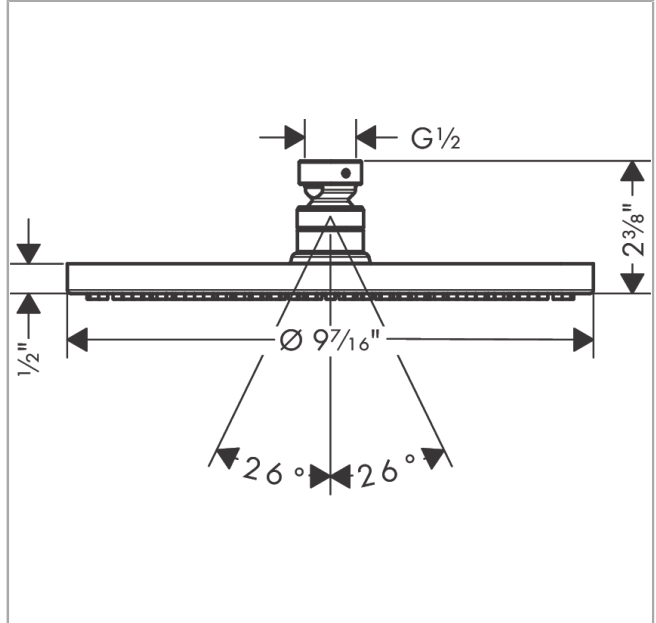

Raindance S
Showerhead 240 1-Jet PowderRain, 2.5 GPM
 Finish: **Chrome** Part no. : **27624001**

Description

Features

- showerhead size: 9 1/2" in
- Spray pattern: PowderRain
- Maximum flow rate: 2.5 GPM

Item details

List Price \$ 780.00

Technology

Compliance / Sustainability

Product image

Scale drawing

Raindance S
Showerhead 240 1-Jet PowderRain, 2.5 GPM
Finish: **Chrome** Part no. : **27624001**

Exploded drawing

Year of production: >11/18

Raindance S
Showerhead 240 1-Jet PowderRain, 2.5 GPM
 Finish: **Chrome** Part no. : **27624001**

Spare parts list

Year of production: >11/18

Pos.	Description	Part no.	Price	PU
4	nut	97958000	-	1
5	lever collar	97536000	-	1
6	seal	97606000	-	1
7	screw	95796000	-	1
8	O-ring 7x2	98419000	-	1