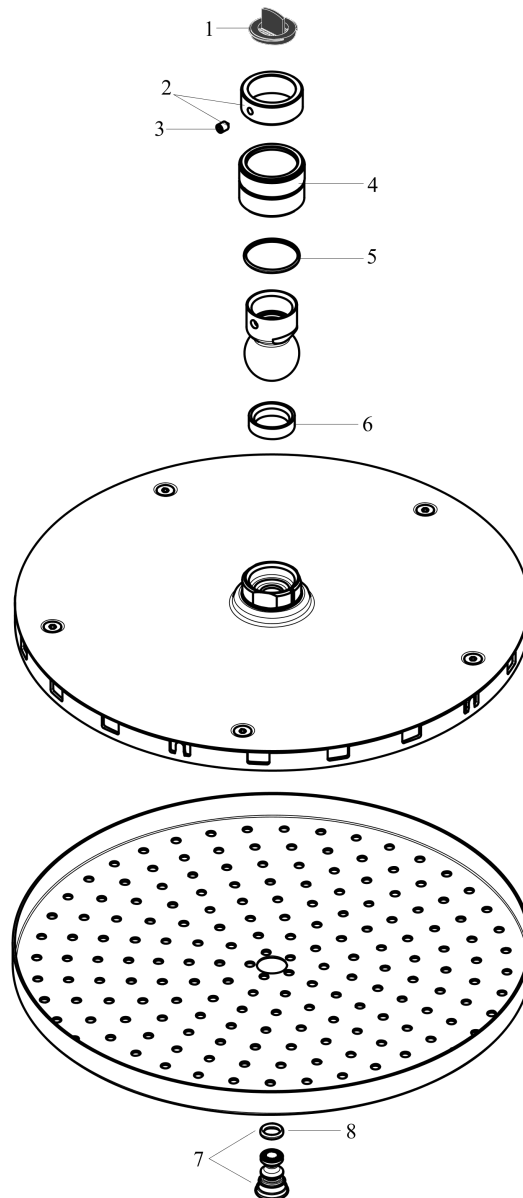

Raindance S
Showerhead 240 1-Jet PowderRain, 2.5 GPM
 Finish: **Chrome** Part no. : **27624001**

Description

Features

- showerhead size: 9 1/2" in
- Spray pattern: PowderRain
- Maximum flow rate: 2.5 GPM

Item details

List Price \$ 780.00

Technology

Compliance / Sustainability

Product image

Scale drawing

Raindance S
Showerhead 240 1-Jet PowderRain, 2.5 GPM
Finish: **Chrome** Part no. : **27624001**

Exploded drawing

Year of production: >11/18

Raindance S
Showerhead 240 1-Jet PowderRain, 2.5 GPM
 Finish: **Chrome** Part no. : **27624001**

Spare parts list

Year of production: >11/18

Pos.	Description	Part no.	Price	PU
4	nut	97958000	-	1
5	lever collar	97536000	-	1
6	seal	97606000	-	1
7	screw	95796000	-	1
8	O-ring 7x2	98419000	-	1