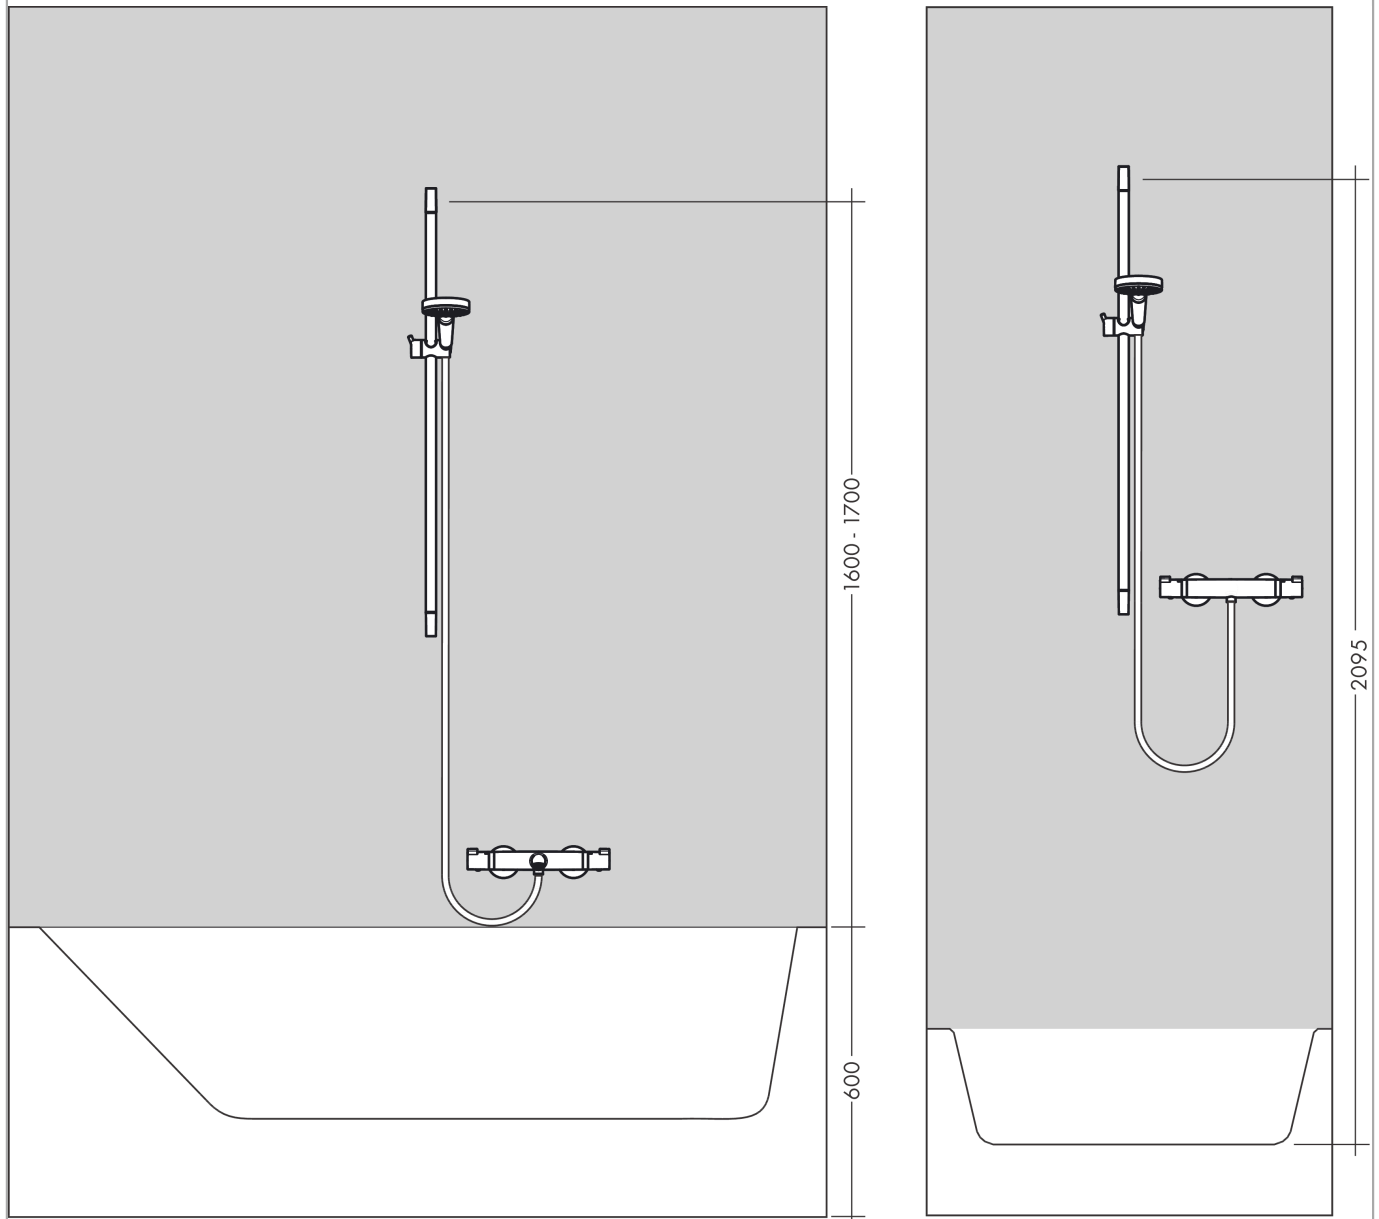

Unica
Wallbar Classic, 24"
 Finish: **chrome** Part no. : **27617000**

Description

Features

- Consists of: Wallbar, Handshower hose, Slider
- Shower bar diameter: 0.87"
- Profile stand pipe: round
- Drilling distance: 24.6"
- Angle-adjustable holder pivots left and right, slides easily and locks in place

Item details

List Price \$ 328.00

Compliance / Sustainability

Product image

Scale drawing

Unica
Wallbar Classic, 24"
Finish: **chrome** Part no. : **27617000**

Installation example

Unica
 Wallbar Classic, 24"
 Finish: chrome Part no. : 27617000

Exploded drawing

Year of production: >04/08

Unica
Wallbar Classic, 24"
 Finish: **chrome** Part no. : **27617000**

Spare parts list

Year of production: >04/08

Pos.	Description	Part no.	Price	PU
1	wall support	95171000	-	1
2	cover	95129000	-	1
3	mounting set	96179000	-	1
4	tile-matching-disk 7 mm	98992000	-	1
5	shower hose Sensoflex 1,60 m	28136000	-	1
6	support, assy	95172000	-	1
7	guide	98918000	-	1
8	shelf Casetta	28678000	-	1
9	clip for Casetta, Ø 22 mm	96189000	-	1
a	seal	98058000	-	1