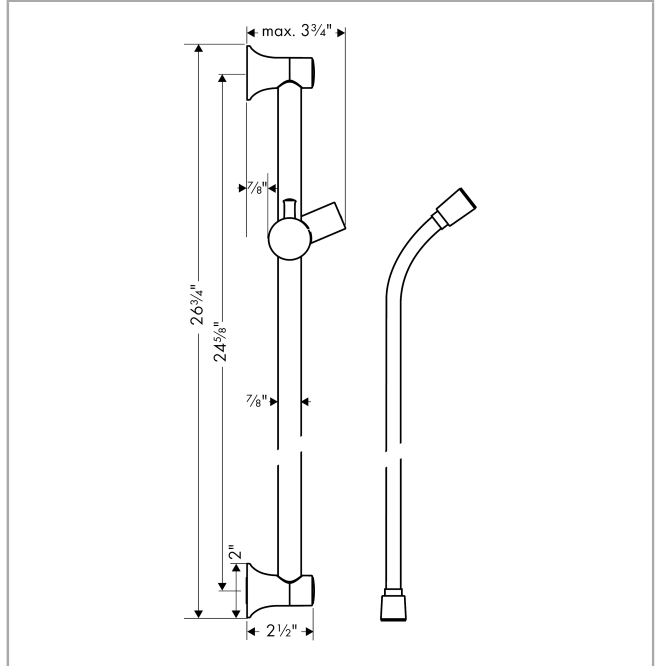

Unica
Wallbar Classic, 24"
 Finish: **chrome** Part no. : **27617000**

Description

Features

- Consists of: Wallbar, Handshower hose, Slider
- Shower bar diameter: 0.87"
- Profile stand pipe: round
- Drilling distance: 24.6"
- Angle-adjustable holder pivots left and right, slides easily and locks in place

Item details

List Price \$ 328.00

Compliance / Sustainability

Product image

Scale drawing

Unica
Wallbar Classic, 24"
Finish: **chrome** Part no. : **27617000**

Installation example

Unica
 Wallbar Classic, 24"
 Finish: chrome Part no. : 27617000

Exploded drawing

Year of production: >04/08

Unica
Wallbar Classic, 24"
 Finish: **chrome** Part no. : **27617000**

Spare parts list

Year of production: >04/08

Pos.	Description	Part no.	Price	PU
1	wall support	95171000	-	1
2	cover	95129000	-	1
3	mounting set	96179000	-	1
4	tile-matching-disk 7 mm	98992000	-	1
5	shower hose Sensoflex 1,60 m	28136000	-	1
6	support, assy	95172000	-	1
7	guide	98918000	-	1
8	shelf Casetta	28678000	-	1
9	clip for Casetta, Ø 22 mm	96189000	-	1
a	seal	98058000	-	1