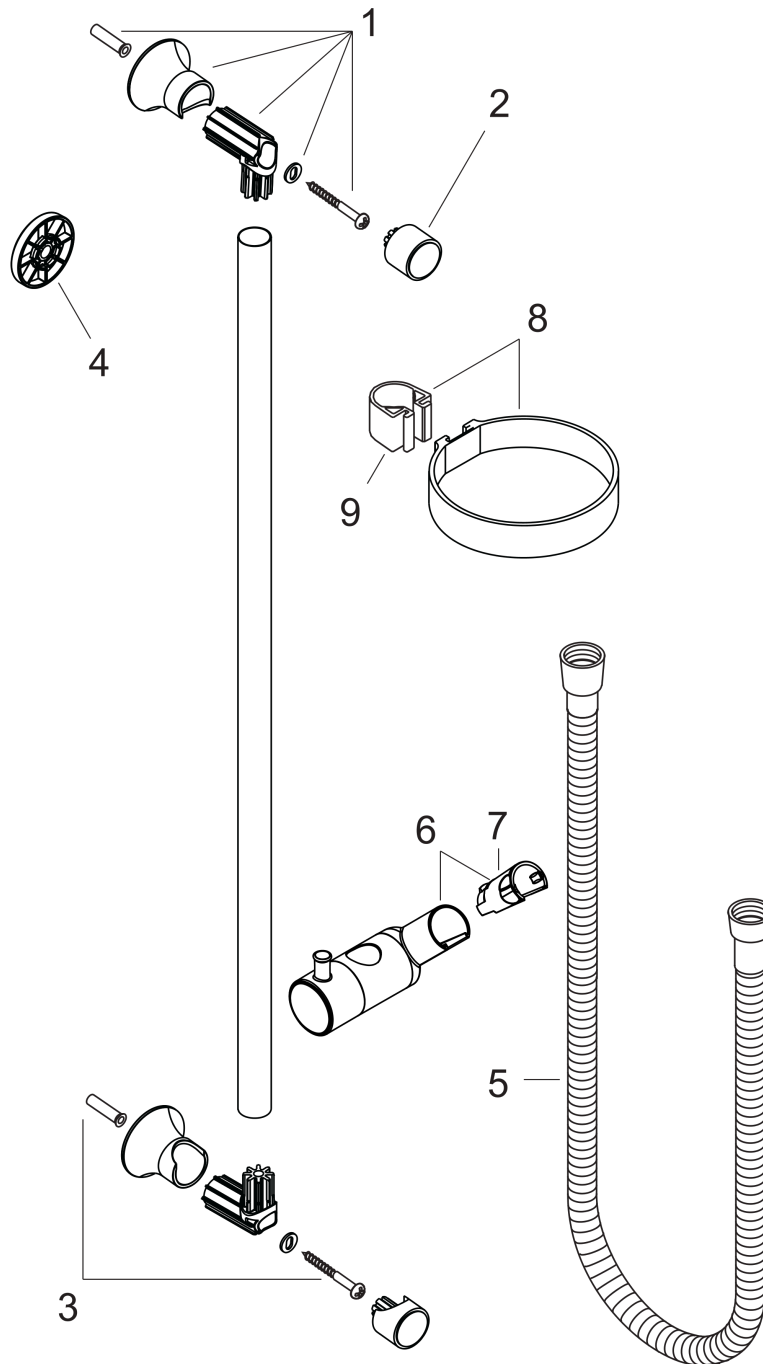

Unica
Wallbar Classic, 24"
 Finish: **chrome** Part no. : **27617000**

Description

Features

- Consists of: Wallbar, Handshower hose, Slider
- Shower bar diameter: 0.87"
- Profile stand pipe: round
- Drilling distance: 24.6"
- Angle-adjustable holder pivots left and right, slides easily and locks in place

Item details

List Price \$ 328.00

Compliance / Sustainability

Product image

Scale drawing

Unica
Wallbar Classic, 24"
Finish: **chrome** Part no. : **27617000**

Installation example

Unica
 Wallbar Classic, 24"
 Finish: chrome Part no. : 27617000

Exploded drawing

Year of production: >04/08

Unica
Wallbar Classic, 24"
 Finish: **chrome** Part no. : **27617000**

Spare parts list

Year of production: >04/08

Pos.	Description	Part no.	Price	PU
1	wall support	95171000	-	1
2	cover	95129000	-	1
3	mounting set	96179000	-	1
4	tile-matching-disk 7 mm	98992000	-	1
5	shower hose Sensoflex 1,60 m	28136000	-	1
6	support, assy	95172000	-	1
7	guide	98918000	-	1
8	shelf Casetta	28678000	-	1
9	clip for Casetta, Ø 22 mm	96189000	-	1
a	seal	98058000	-	1