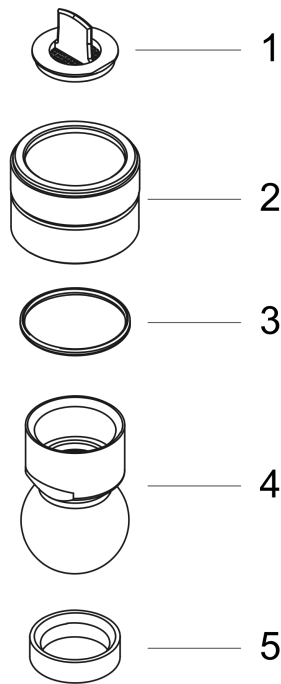

**Raindance S**  
**Showerhead 150 3-Jet, 2.5 GPM**  
 Finish: **Chrome** Part no. : **27495001**

**Description**

**Features**

- showerhead size: 6"
- Spray pattern: RainAir, BalanceAir, Whirl
- Maximum flow rate: 2.5 GPM
- 86 spray nozzles

**Item details**

List Price \$ 306.00

**Technology**

**Compliance / Sustainability**

**Product image**

**Scale drawing**

**Raindance S**  
**Showerhead 150 3-Jet, 2.5 GPM**  
Finish: **Chrome** Part no. : **27495001**

Exploded drawing

Year of production: >11/06

**Raindance S**  
**Showerhead 150 3-Jet, 2.5 GPM**  
 Finish: **Chrome** Part no. : **27495001**

**Spare parts list**

Year of production: >11/06

Pos.	Description	Part no.	Price	PU
1	filter packing	96477000	-	1
2	nut	97958000	-	1
3	lever collar	97536000	-	1
4	ball joint	97331000	-	1
5	seal	97606000	-	1