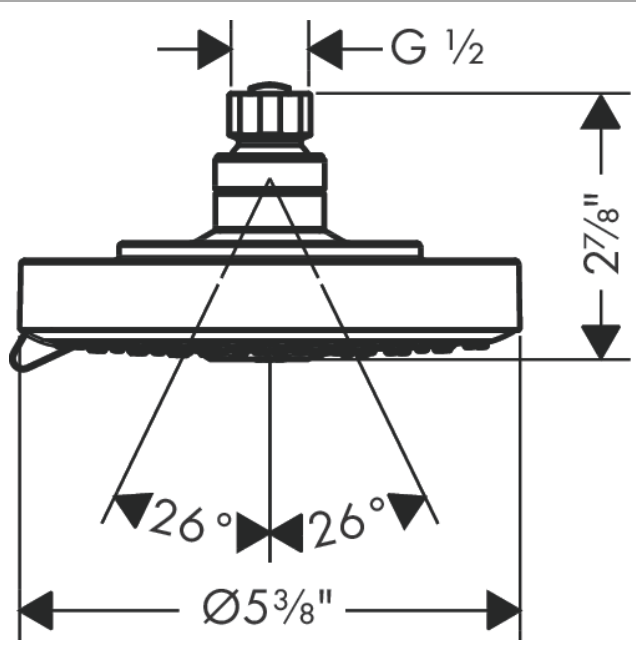

**Raindance S**  
**Showerhead 150 3-Jet, 2.5 GPM**  
 Finish: **Chrome** Part no. : **27495001**

**Description**

**Features**

- showerhead size: 6"
- Spray pattern: RainAir, BalanceAir, Whirl
- Maximum flow rate: 2.5 GPM
- 86 spray nozzles

**Item details**

List Price \$ 306.00

**Technology**

**Compliance / Sustainability**

**Product image**

**Scale drawing**

**Raindance S**  
**Showerhead 150 3-Jet, 2.5 GPM**  
Finish: **Chrome** Part no. : **27495001**

Exploded drawing

Year of production: >11/06

**Raindance S**  
**Showerhead 150 3-Jet, 2.5 GPM**  
 Finish: **Chrome** Part no. : **27495001**

**Spare parts list**

Year of production: >11/06

Pos.	Description	Part no.	Price	PU
1	filter packing	96477000	-	1
2	nut	97958000	-	1
3	lever collar	97536000	-	1
4	ball joint	97331000	-	1
5	seal	97606000	-	1