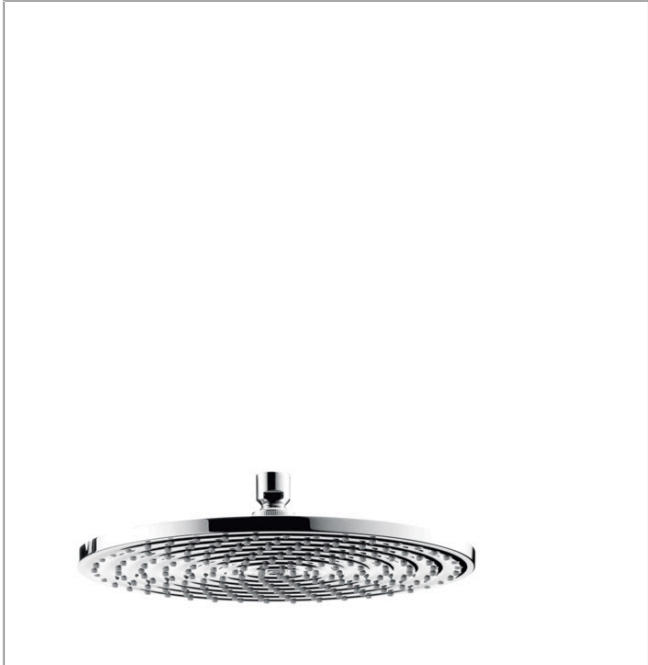

Raindance S

Showerhead 300 1-Jet, 2.5 GPM

Finish: **Chrome** Part no. : **27493001**

Description

Features

- Consists of: showerhead
- showerhead size: 11 7/8"
- Spray pattern: RainAir
- Maximum flow rate: 2.5 GPM
- 225 spray nozzles
- spray disc surface: fully finished matching spray face
- spray disc removable for cleaning

Item details

List Price \$ 1,141.00

Technology

Compliance / Sustainability

Product image

Scale drawing

Raindance S
Showerhead 300 1-Jet, 2.5 GPM
 Finish: **Chrome** Part no. : **27493001**

Exploded drawing

Year of production: >01/12

Raindance S
Showerhead 300 1-Jet, 2.5 GPM
 Finish: **Chrome** Part no. : **27493001**

Spare parts list

Year of production: >01/12

Pos.	Description	Part no.	Price	PU
1	air jet (Eco)	95795000	-	1
2	seal	97606000	-	1
3	lever collar	97536000	-	1
4	nut	97958000	-	1
5	filter packing	88649000	-	1
6	lock washer	98942000	-	1
7	hollow set screw M4x6	97767000	-	1