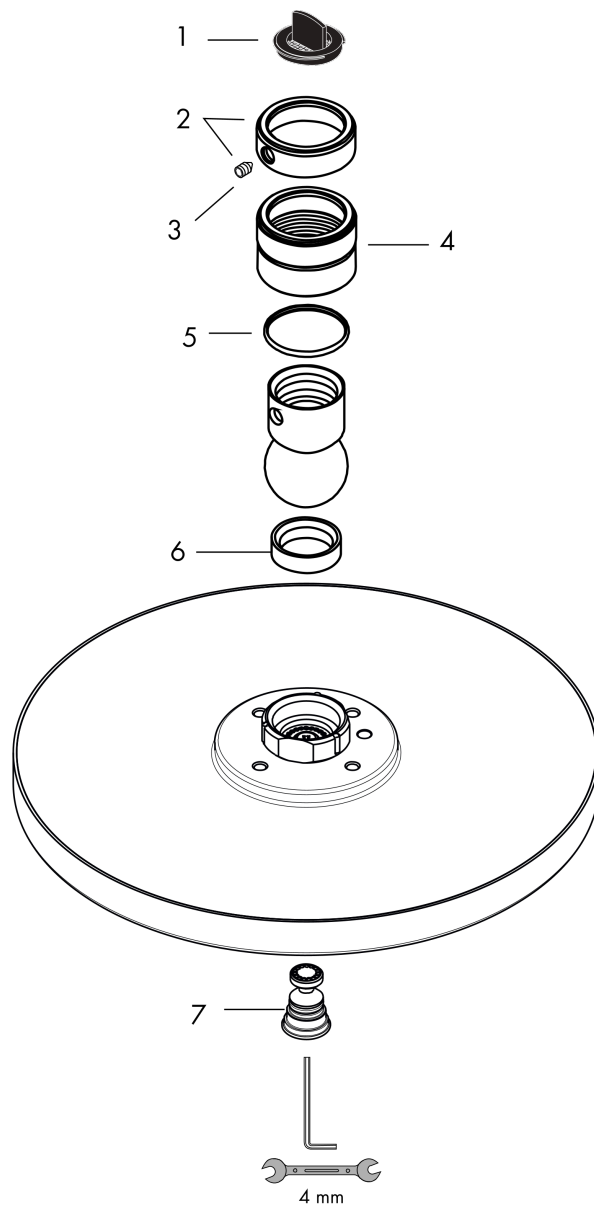

Raindance S

Showerhead 300 1-Jet, 2.5 GPM

Finish: **Chrome** Part no. : **27493001**

Description

Features

- Consists of: showerhead
- showerhead size: 11 7/8"
- Spray pattern: RainAir
- Maximum flow rate: 2.5 GPM
- 225 spray nozzles
- spray disc surface: fully finished matching spray face
- spray disc removable for cleaning

Item details

List Price \$ 1,141.00

Technology

Compliance / Sustainability

Product image

Scale drawing

Raindance S
Showerhead 300 1-Jet, 2.5 GPM
 Finish: **Chrome** Part no. : **27493001**

Exploded drawing

Year of production: >01/12

Raindance S
Showerhead 300 1-Jet, 2.5 GPM
 Finish: **Chrome** Part no. : **27493001**

Spare parts list

Year of production: >01/12

Pos.	Description	Part no.	Price	PU
1	air jet (Eco)	95795000	-	1
2	seal	97606000	-	1
3	lever collar	97536000	-	1
4	nut	97958000	-	1
5	filter packing	88649000	-	1
6	lock washer	98942000	-	1
7	hollow set screw M4x6	97767000	-	1