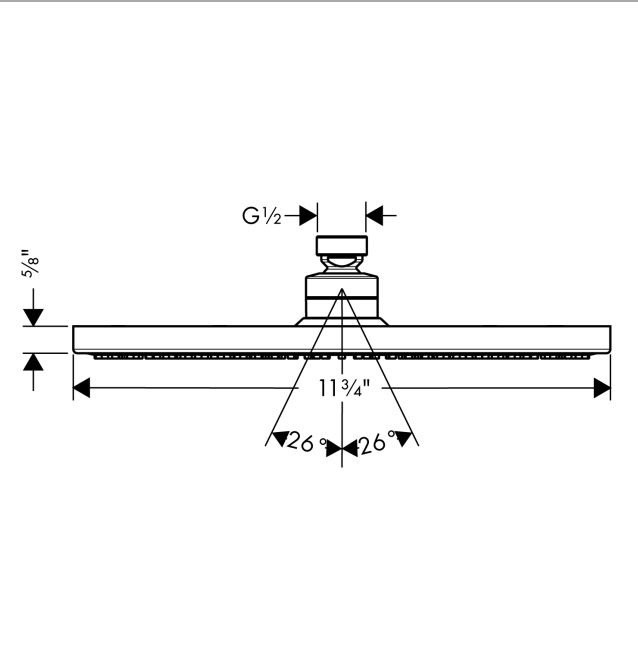

Raindance S

Showerhead 300 1-Jet, 2.5 GPM

Finish: **Chrome** Part no. : **27493001**

Description

Features

- Consists of: showerhead
- showerhead size: 11 7/8"
- Spray pattern: RainAir
- Maximum flow rate: 2.5 GPM
- 225 spray nozzles
- spray disc surface: fully finished matching spray face
- spray disc removable for cleaning

Item details

List Price \$ 1,141.00

Technology

Compliance / Sustainability

Product image

Scale drawing

Raindance S
Showerhead 300 1-Jet, 2.5 GPM
 Finish: **Chrome** Part no. : **27493001**

Exploded drawing

Year of production: >01/12

Raindance S
Showerhead 300 1-Jet, 2.5 GPM
 Finish: **Chrome** Part no. : **27493001**

Spare parts list

Year of production: >01/12

Pos.	Description	Part no.	Price	PU
1	air jet (Eco)	95795000	-	1
2	seal	97606000	-	1
3	lever collar	97536000	-	1
4	nut	97958000	-	1
5	filter packing	88649000	-	1
6	lock washer	98942000	-	1
7	hollow set screw M4x6	97767000	-	1