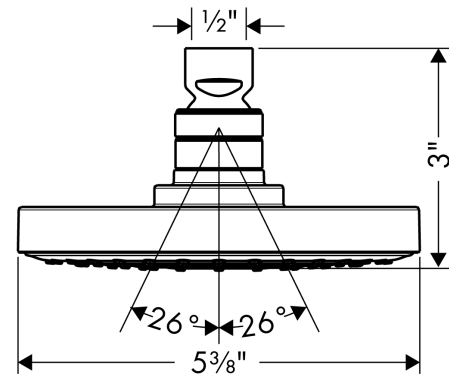

Raindance S
Showerhead 150 1-Jet, 2.5 GPM
 Finish: **Chrome** Part no. : **27486001**

Description

Features

- showerhead size: 6"
- Spray pattern: RainAir
- Maximum flow rate: 2.5 GPM
- 90 spray nozzles
- spray disc surface: grey
- EcoAir Technology

Item details

List Price \$ 237.00

Technology

Compliance / Sustainability

Product image

Scale drawing

Raindance S
Showerhead 150 1-Jet, 2.5 GPM
Finish: **Chrome** Part no. : **27486001**

Exploded drawing

Year of production: >01/07

Raindance S
Showerhead 150 1-Jet, 2.5 GPM
 Finish: **Chrome** Part no. : **27486001**

Spare parts list

Year of production: >01/07

Pos.	Description	Part no.	Price	PU
1	filter packing	88649000	-	1