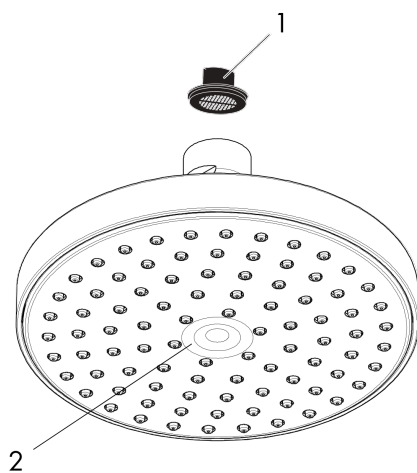

Raindance S
Showerhead 150 1-Jet, 2.5 GPM
 Finish: **Chrome** Part no. : **27486001**

Description

Features

- showerhead size: 6"
- Spray pattern: RainAir
- Maximum flow rate: 2.5 GPM
- 90 spray nozzles
- spray disc surface: grey
- EcoAir Technology

Item details

List Price \$ 237.00

Technology

Compliance / Sustainability

Product image

Scale drawing

Raindance S
Showerhead 150 1-Jet, 2.5 GPM
Finish: **Chrome** Part no. : **27486001**

Exploded drawing

Year of production: >01/07

Raindance S
Showerhead 150 1-Jet, 2.5 GPM
 Finish: **Chrome** Part no. : **27486001**

Spare parts list

Year of production: >01/07

Pos.	Description	Part no.	Price	PU
1	filter packing	88649000	-	1