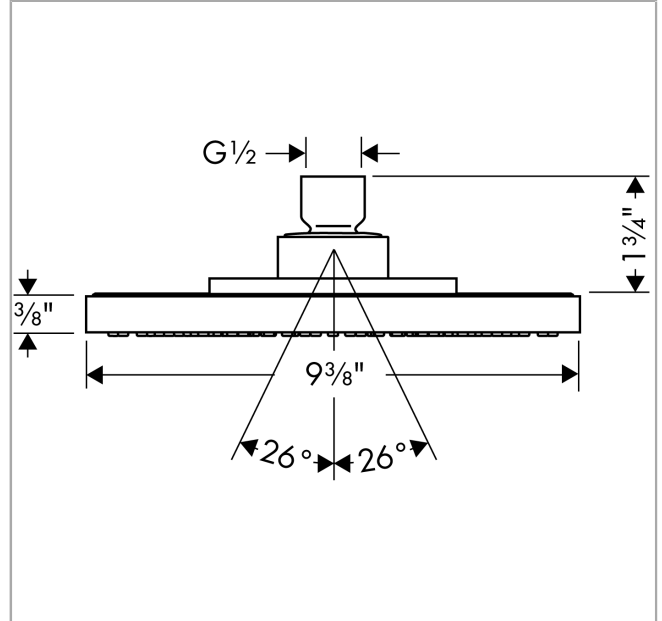

**Raindance S**  
**Showerhead 240 1-Jet, 2.5 GPM**  
 Finish: **Chrome** Part no. : **27474001**

**Description**

**Features**

- showerhead size: 9 1/2" in
- Spray pattern: RainAir
- Maximum flow rate: 2.5 GPM
- 180 spray nozzles
- spray disc surface: fully finished matching spray face

**Item details**

List Price \$ 780.00

**Technology**

**Compliance / Sustainability**

**Product image**

**Scale drawing**

**Raindance S**  
**Showerhead 240 1-Jet, 2.5 GPM**  
 Finish: **Chrome** Part no. : **27474001**

Exploded drawing

Year of production: >09/03

**Raindance S**  
**Showerhead 240 1-Jet, 2.5 GPM**  
 Finish: **Chrome** Part no. : **27474001**

**Spare parts list**

Year of production: >09/03

Pos.	Description	Part no.	Price	PU
1	air jet (Eco)	95795000	-	1
2	seal	97606000	-	1
3	lever collar	97536000	-	1
4	nut	97958000	-	1
5	filter packing	88649000	-	1
6	lock washer	98942000	-	1
7	hollow set screw M4x6	97767000	-	1