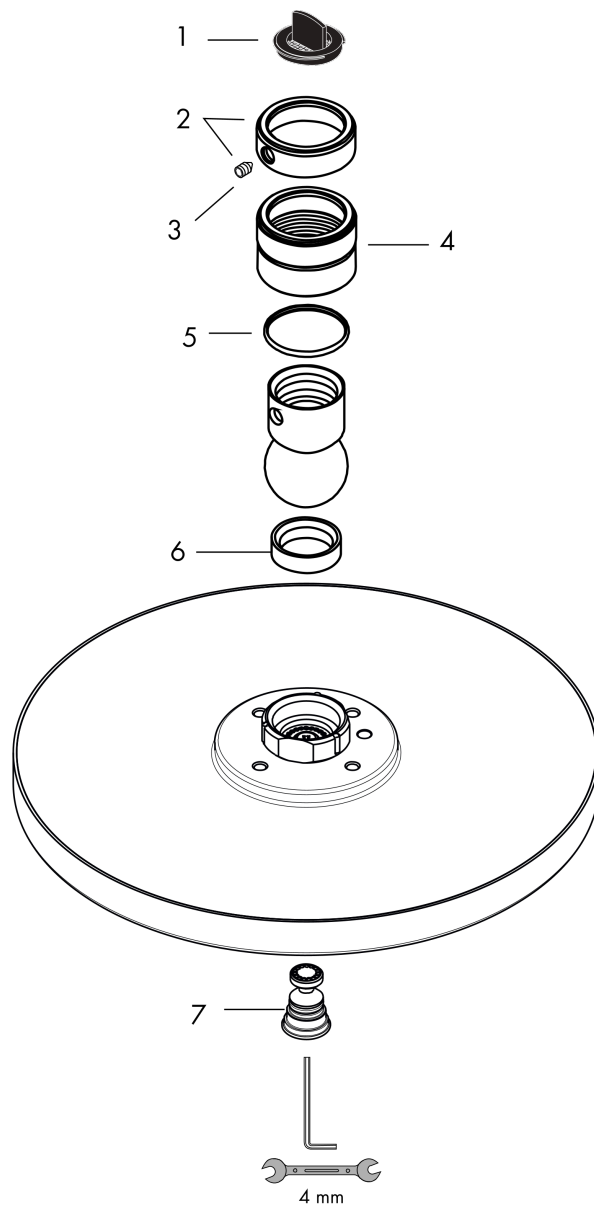

**Raindance S**  
**Showerhead 240 1-Jet, 2.5 GPM**  
 Finish: **Chrome** Part no. : **27474001**

**Description**

**Features**

- showerhead size: 9 1/2" in
- Spray pattern: RainAir
- Maximum flow rate: 2.5 GPM
- 180 spray nozzles
- spray disc surface: fully finished matching spray face

**Item details**

List Price \$ 780.00

**Technology**

**Compliance / Sustainability**

**Product image**

**Scale drawing**

**Raindance S**  
**Showerhead 240 1-Jet, 2.5 GPM**  
 Finish: **Chrome** Part no. : **27474001**

Exploded drawing

Year of production: >09/03

**Raindance S**  
**Showerhead 240 1-Jet, 2.5 GPM**  
 Finish: **Chrome** Part no. : **27474001**

**Spare parts list**

Year of production: >09/03

Pos.	Description	Part no.	Price	PU
1	air jet (Eco)	95795000	-	1
2	seal	97606000	-	1
3	lever collar	97536000	-	1
4	nut	97958000	-	1
5	filter packing	88649000	-	1
6	lock washer	98942000	-	1
7	hollow set screw M4x6	97767000	-	1