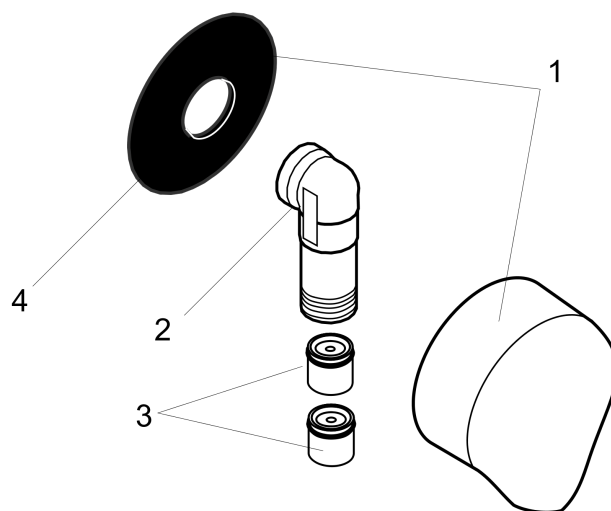

**FixFit**  
**Wall Outlet with Check Valves**  
 Finish: **chrome** Part no. : **27458003**

**Description**

**Features**

- 1/2" NPT
- For shower hoses with a conical nut

**Item details**

List Price \$ 83.00

**Compliance / Sustainability**

**Product image**

**Scale drawing**

**FixFit**  
**Wall Outlet with Check Valves**  
 Finish: **chrome** Part no. : **27458003**

Exploded drawing

Year of production: >03/07

**FixFit**

**Wall Outlet with Check Valves**

Finish: **chrome** Part no. : **27458003**

**Spare parts list**

Year of production: >**03/07**

Pos.	Description	Part no.	Price	PU
1	cover	97454000	-	1
2	connection angel	98531001	-	1
3	set of non return valves DW 15	94074000	-	1
4	support element	98557000	-	1