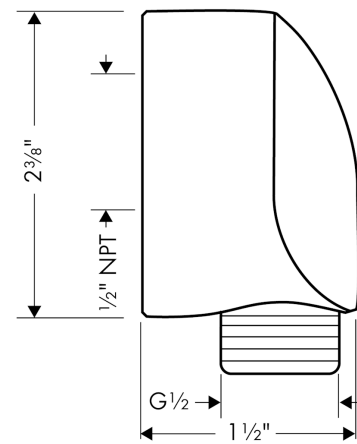

**FixFit**  
**Wall Outlet with Check Valves**  
 Finish: **chrome** Part no. : **27458003**

**Description**

**Features**

- 1/2" NPT
- For shower hoses with a conical nut

**Item details**

List Price \$ 83.00

**Compliance / Sustainability**

**Product image**

**Scale drawing**

**FixFit**  
**Wall Outlet with Check Valves**  
 Finish: **chrome** Part no. : **27458003**

Exploded drawing

Year of production: >03/07

**FixFit**

**Wall Outlet with Check Valves**

Finish: **chrome** Part no. : **27458003**

**Spare parts list**

Year of production: >**03/07**

Pos.	Description	Part no.	Price	PU
1	cover	97454000	-	1
2	connection angel	98531001	-	1
3	set of non return valves DW 15	94074000	-	1
4	support element	98557000	-	1