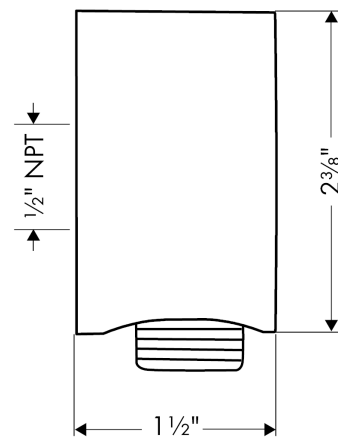

## Scale drawing

**AXOR Wall Outlet with Check Valves**  
Finishes : **chrome**    Part no. : **27451001**