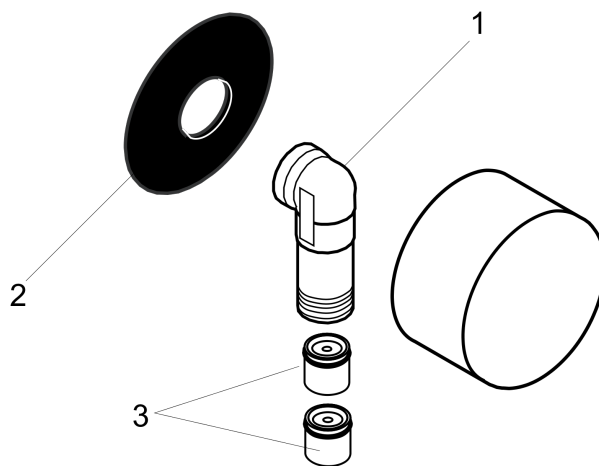

## Product image

## Scale drawing

**AXOR Wall Outlet with Check Valves**  
Finishes : **chrome**    Part no. : **27451001**

## Exploded drawing

Year of production: **02/01 - 01/18**

**AXOR Wall Outlet with Check Valves**  
Finishes : **chrome**    Part no. : **27451001**

## Spare parts list

Year of production: **02/01 - 01/18**

<b>Pos.</b>	<b>Description</b>	<b>Part no.</b>	<b>Price</b>	<b>PU</b>
1	connection angel	98531USA	-	-
2	support element	98557000	-	1
3	set of non return valves DW 15	94074000	-	1