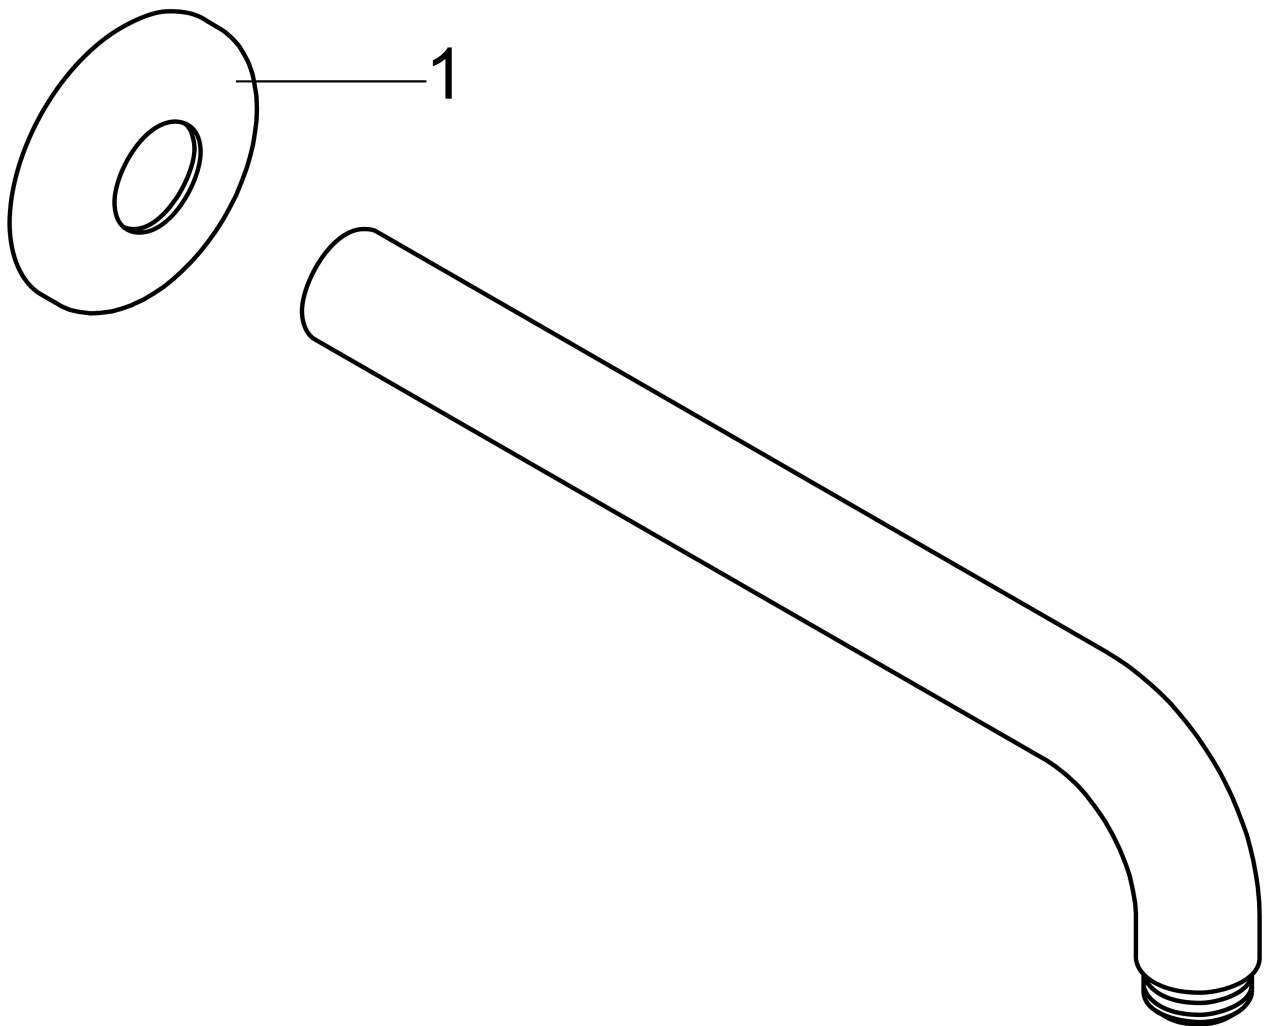

Showerarm Raindance 9"

Finish: **chrome** Part no. : **27422001**

Description

Features

- Length: 9.06"
- Brass
- Version: 90° angle
- Connection type: 1/2" NPT
- Showerarm, Escutcheon, Assembly instructions

Item details

List Price \$ 177.00

Compliance / Sustainability

Product image

Scale drawing

Showerarm Raindance 9"

Finish: **chrome** Part no. : **27422001**

Exploded drawing

Year of production: >11/03

Showerarm Raindance 9"

Finish: **chrome** Part no. : **27422001**

Spare parts list

Year of production: >11/03

Pos.	Description	Part no.	Price	PU
1	escutcheon	28454000	-	1