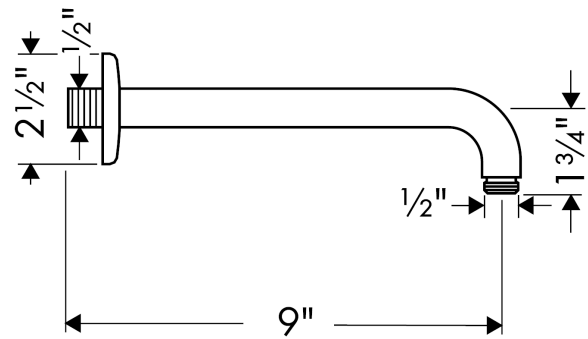

Showerarm Raindance 9"

Finish: **chrome** Part no. : **27422001**

Description

Features

- Length: 9.06"
- Brass
- Version: 90° angle
- Connection type: 1/2" NPT
- Showerarm, Escutcheon, Assembly instructions

Item details

List Price \$ 177.00

Compliance / Sustainability

Product image

Scale drawing

Showerarm Raindance 9"

Finish: **chrome** Part no. : **27422001**

Exploded drawing

Year of production: >11/03

Showerarm Raindance 9"

Finish: **chrome** Part no. : **27422001**

Spare parts list

Year of production: >11/03

Pos.	Description	Part no.	Price	PU
1	escutcheon	28454000	-	1