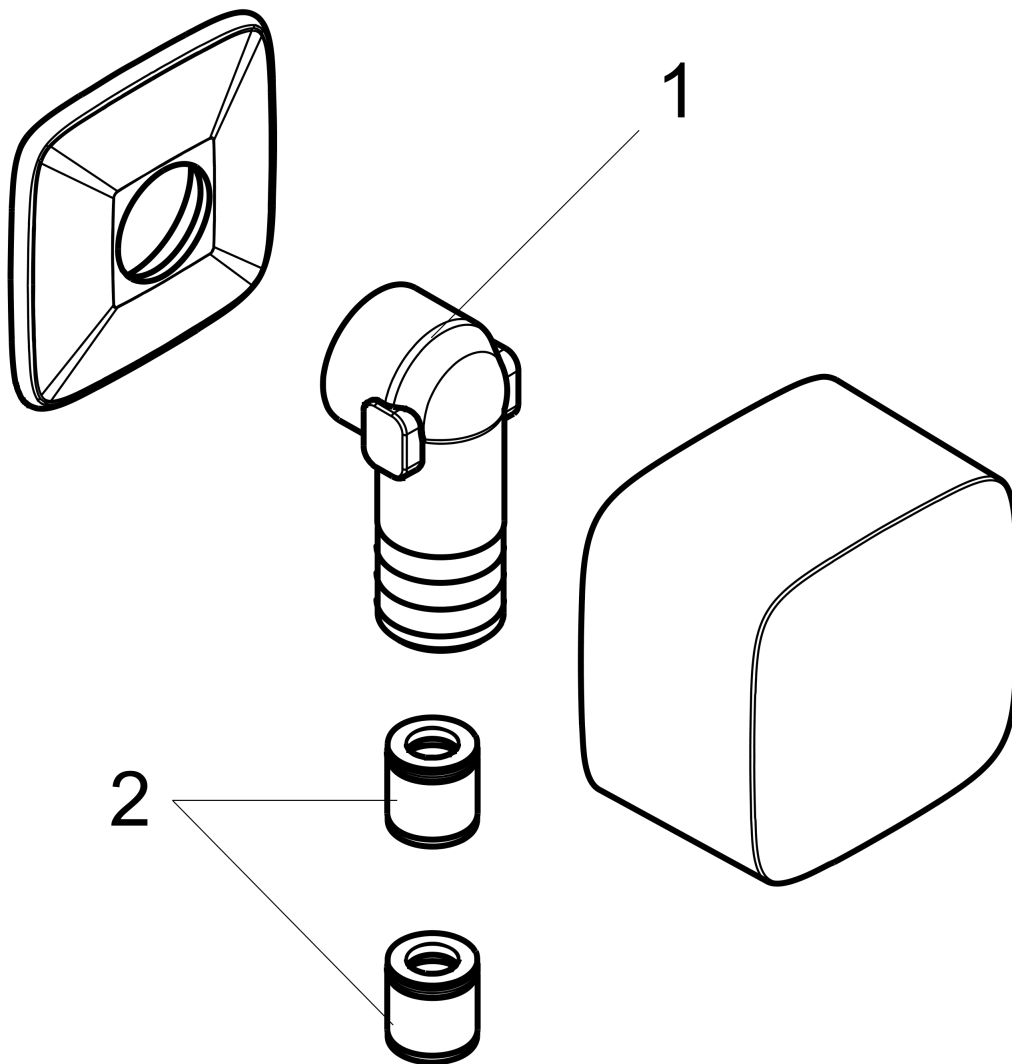

**FixFit**  
**Wall Outlet PuraVida with Check Valves**  
 Finish: **chrome** Part no. : **27414001**

**Description**

**Features**

- Metal connection angle
- 1/2" NPT

**Item details**

List Price \$ 118.00

**Compliance / Sustainability**

**Product image**

**Scale drawing**

**FixFit**  
**Wall Outlet PuraVida with Check Valves**  
 Finish: **chrome** Part no. : **27414001**

Exploded drawing

Year of production: >09/09

**FixFit**

**Wall Outlet PuraVida with Check Valves**

Finish: **chrome** Part no. : **27414001**

**Spare parts list**

Year of production: **>09/09**

<b>Pos.</b>	<b>Description</b>	<b>Part no.</b>	<b>Price</b>	<b>PU</b>
1	connection angel	98531001	-	1
2	set of non return valves DW 15	94074000	-	1