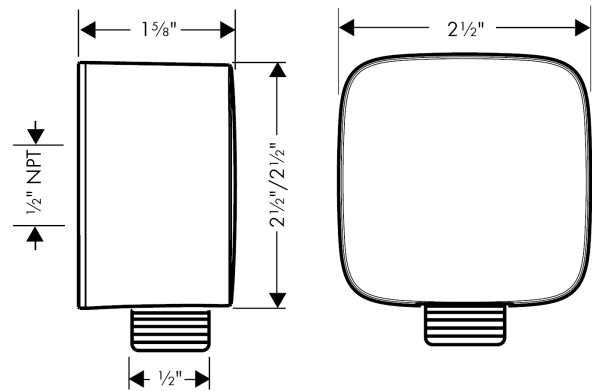

**FixFit**  
**Wall Outlet PuraVida with Check Valves**  
 Finish: **chrome** Part no. : **27414001**

**Description**

**Features**

- Metal connection angle
- 1/2" NPT

**Item details**

List Price \$ 118.00

**Compliance / Sustainability**

**Product image**

**Scale drawing**

**FixFit**  
**Wall Outlet PuraVida with Check Valves**  
 Finish: **chrome** Part no. : **27414001**

Exploded drawing

Year of production: >09/09

**FixFit**

**Wall Outlet PuraVida with Check Valves**

Finish: **chrome** Part no. : **27414001**

**Spare parts list**

Year of production: **>09/09**

<b>Pos.</b>	<b>Description</b>	<b>Part no.</b>	<b>Price</b>	<b>PU</b>
1	connection angel	98531001	-	1
2	set of non return valves DW 15	94074000	-	1