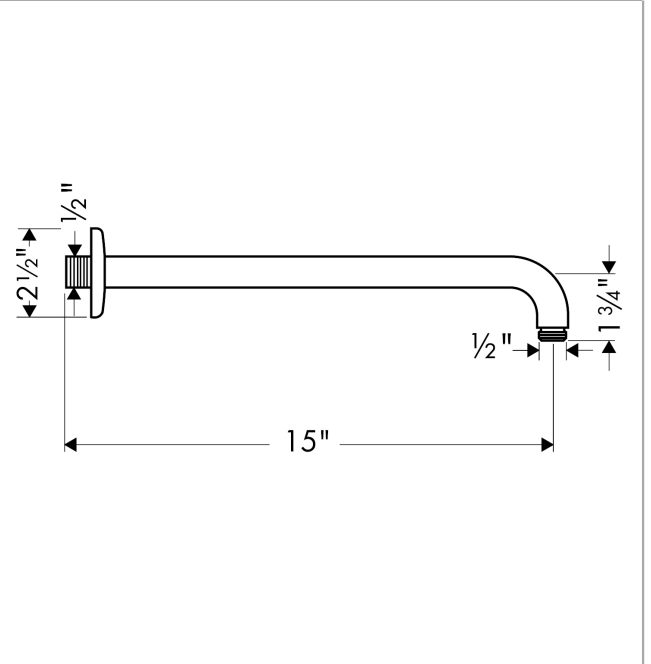

Showerarm Raindance 15"

Finish: **chrome** Part no. : **27413001**

Description

Features

- Length: 15.31"
- Brass
- Version: 90° angle
- Connection type: 1/2" NPT
- Showerarm, Escutcheon, Assembly instructions

Item details

List Price \$ 227.00

Compliance / Sustainability

Product image

Scale drawing

Showerarm Raindance 15"
 Finish: **chrome** Part no. : **27413001**

Exploded drawing

Year of production: >08/03

Showerarm Raindance 15"

Finish: **chrome** Part no. : **27413001**

Spare parts list

Year of production: >08/03

Pos.	Description	Part no.	Price	PU
1	escutcheon	28454000	-	1