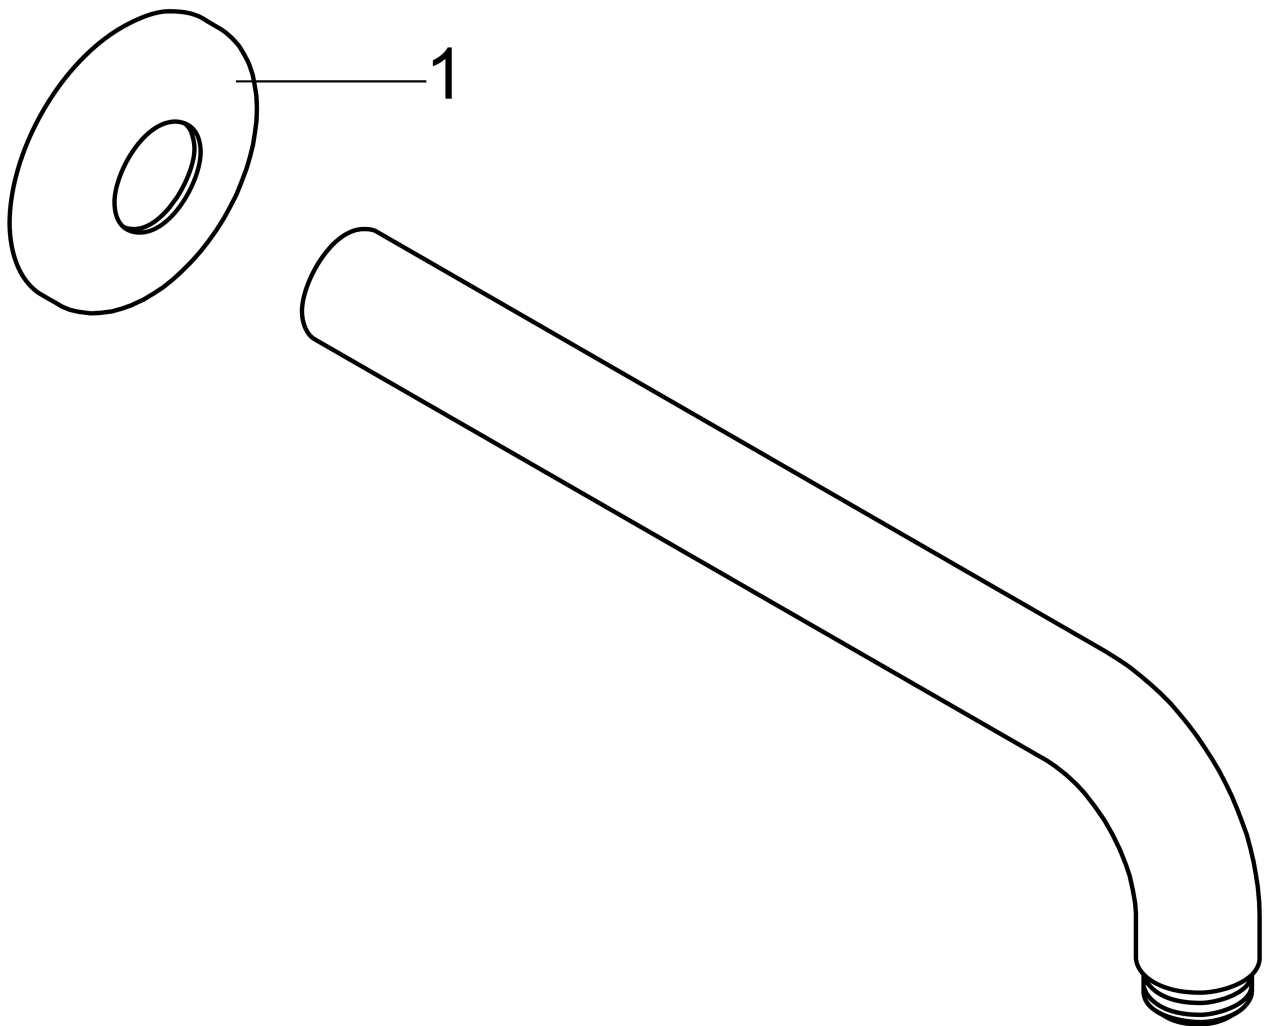

Showerarm Raindance 15"

Finish: **chrome** Part no. : **27413001**

Description

Features

- Length: 15.31"
- Brass
- Version: 90° angle
- Connection type: 1/2" NPT
- Showerarm, Escutcheon, Assembly instructions

Item details

List Price \$ 227.00

Compliance / Sustainability

Product image

Scale drawing

Showerarm Raindance 15"
 Finish: **chrome** Part no. : **27413001**

Exploded drawing

Year of production: >08/03

Showerarm Raindance 15"

Finish: **chrome** Part no. : **27413001**

Spare parts list

Year of production: >08/03

Pos.	Description	Part no.	Price	PU
1	escutcheon	28454000	-	1