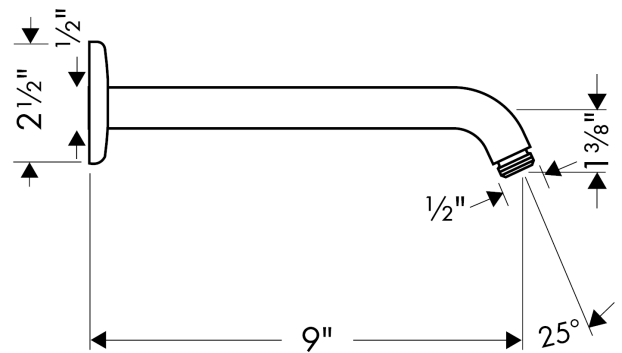

**Showerarm 9"**

Finish: **chrome** Part no. : **27412001**

**Description**

**Features**

- Length: 9.06"
- Brass
- Connection type: 1/2" NPT
- Escutcheon

**Item details**

List Price \$ 191.00

**Compliance / Sustainability**

**Product image**

**Scale drawing**

**Showerarm 9"**

Finish: **chrome** Part no. : **27412001**

**Exploded drawing**

Year of production: >07/08

**Showerarm 9"**

Finish: **chrome** Part no. : **27412001**

**Spare parts list**

Year of production: >**07/08**

<b>Pos.</b>	<b>Description</b>	<b>Part no.</b>	<b>Price</b>	<b>PU</b>
1	escutcheon	28454000	-	1