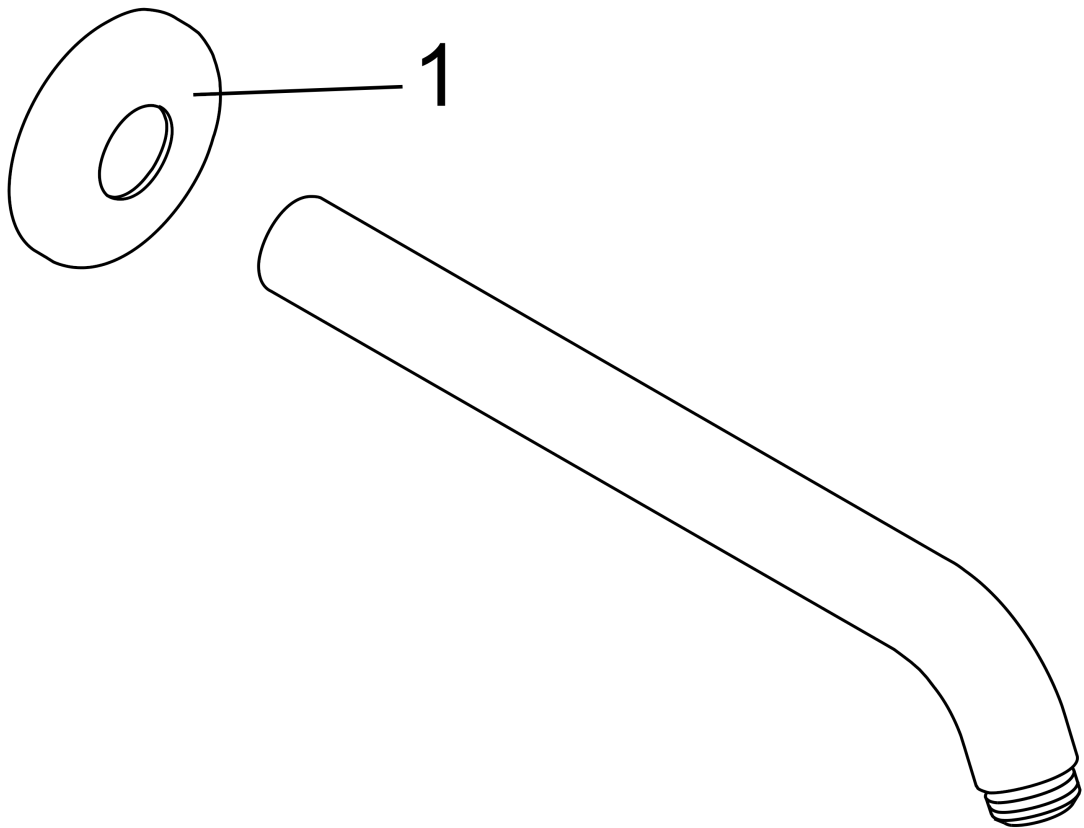

**Showerarm 9"**

Finish: **chrome** Part no. : **27412001**

**Description**

**Features**

- Length: 9.06"
- Brass
- Connection type: 1/2" NPT
- Escutcheon

**Item details**

List Price \$ 191.00

**Compliance / Sustainability**

**Product image**

**Scale drawing**

**Showerarm 9"**

Finish: **chrome** Part no. : **27412001**

**Exploded drawing**

Year of production: >07/08

**Showerarm 9"**

Finish: **chrome** Part no. : **27412001**

**Spare parts list**

Year of production: >**07/08**

<b>Pos.</b>	<b>Description</b>	<b>Part no.</b>	<b>Price</b>	<b>PU</b>
1	escutcheon	28454000	-	1