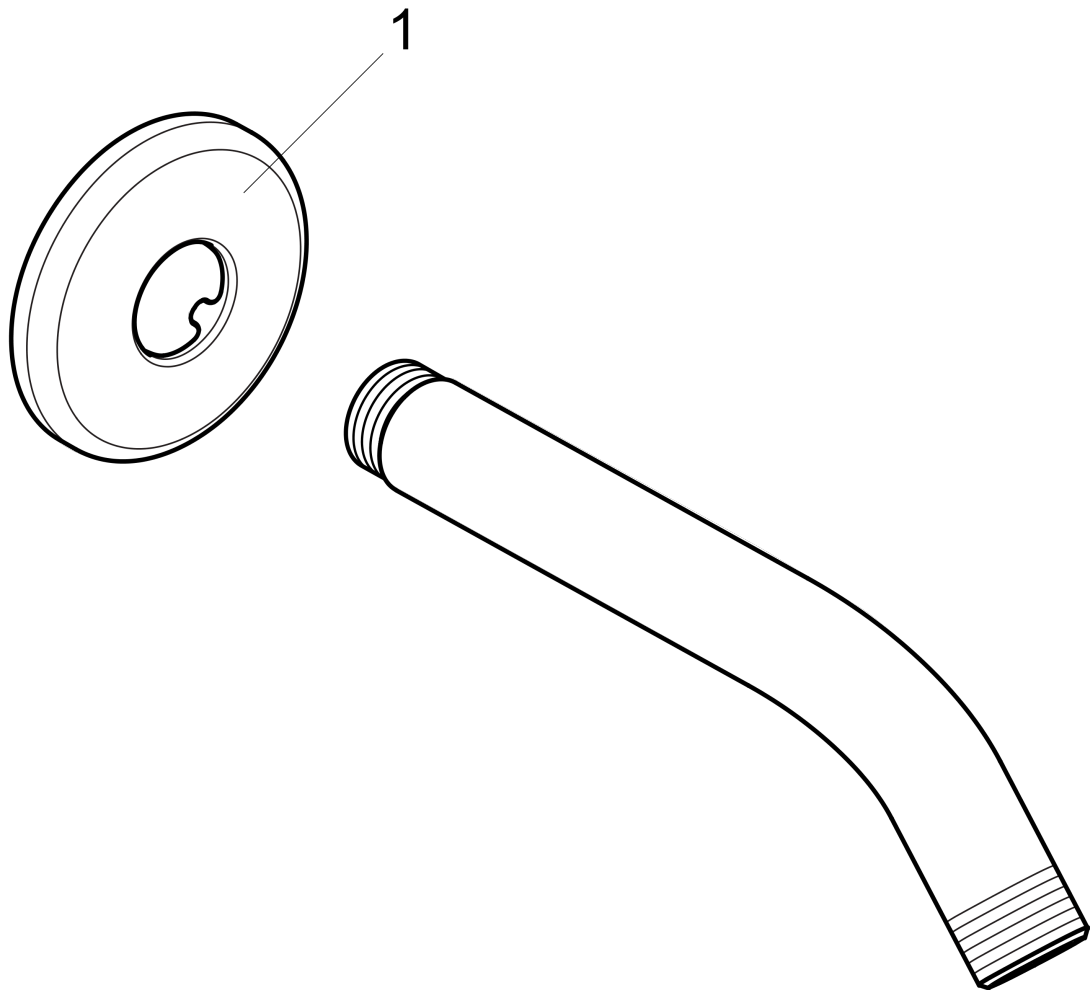

Showerarm Standard 6"

Finish: **chrome** Part no. : **27411003**

Description

Features

- Length: 5.03"
- Brass
- Connection type: 1/2" NPT
- Showerarm, Escutcheon, Assembly instructions

Item details

List Price \$ 48.00

Compliance / Sustainability

Product image

Scale drawing

Showerarm Standard 6"

Finish: **chrome** Part no. : **27411003**

Exploded drawing

Year of production: >**03/07**

Showerarm Standard 6"

Finish: **chrome** Part no. : **27411003**

Spare parts list

Year of production: >**03/07**

Pos.	Description	Part no.	Price	PU
1	escutcheon Ø 64 mm	88536000	-	1