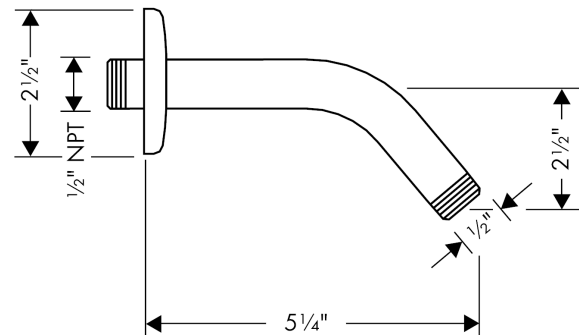

Showerarm Standard 6"

Finish: **chrome** Part no. : **27411003**

Description

Features

- Length: 5.03"
- Brass
- Connection type: 1/2" NPT
- Showerarm, Escutcheon, Assembly instructions

Item details

List Price \$ 48.00

Compliance / Sustainability

Product image

Scale drawing

Showerarm Standard 6"

Finish: **chrome** Part no. : **27411003**

Exploded drawing

Year of production: >**03/07**

Showerarm Standard 6"

Finish: **chrome** Part no. : **27411003**

Spare parts list

Year of production: >**03/07**

Pos.	Description	Part no.	Price	PU
1	escutcheon Ø 64 mm	88536000	-	1