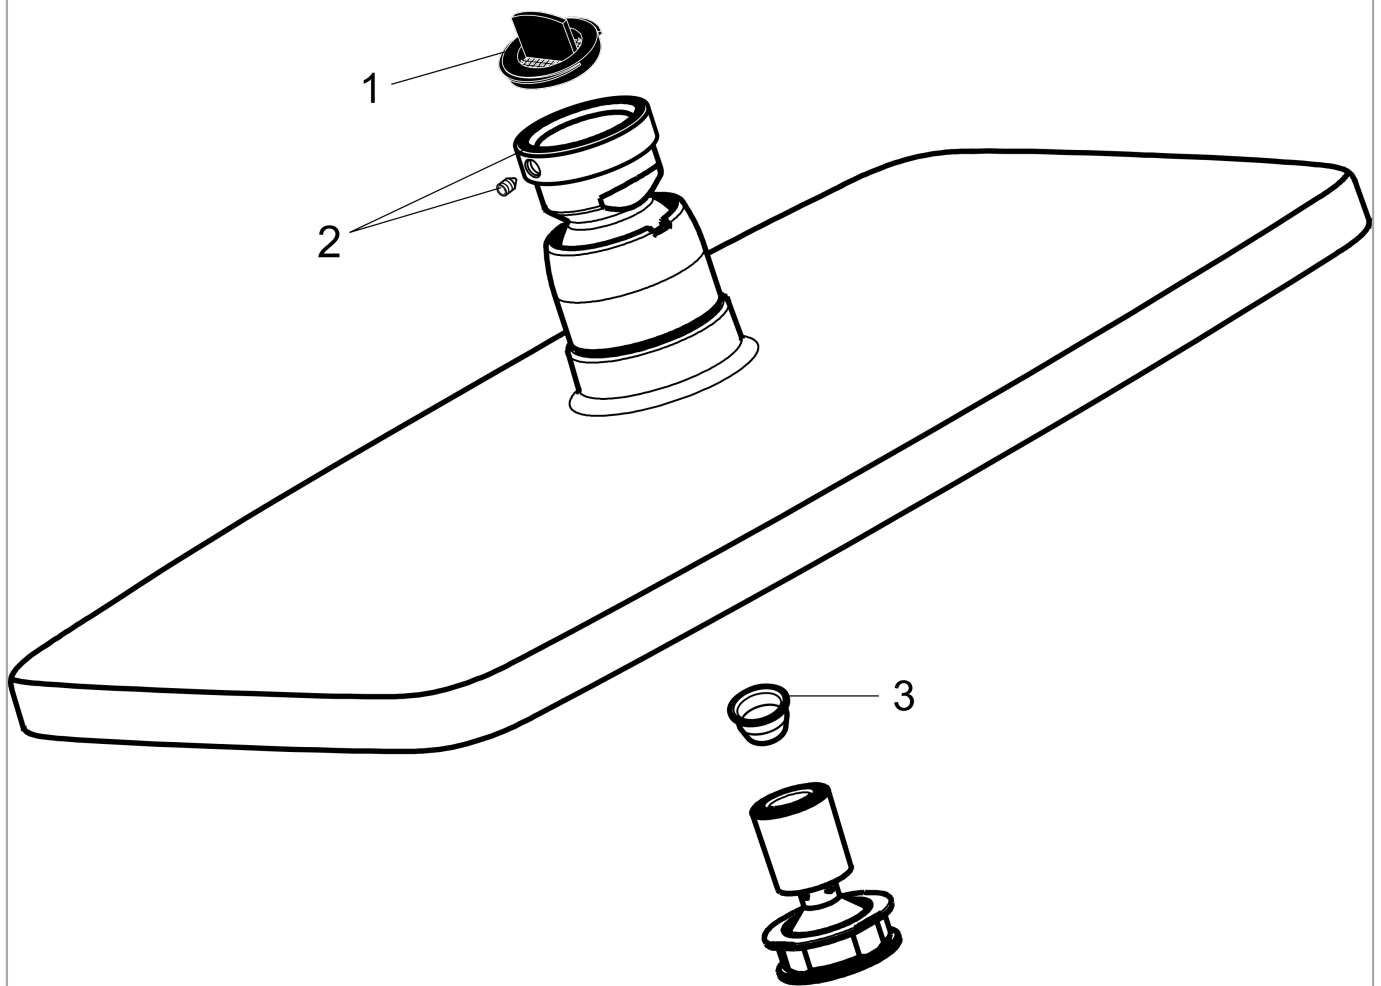

Raindance E

Showerhead 360 1-Jet, 2.5 GPM

Finish: **brushed nickel** Part no. : **27381821**

Description

Features

- Shower head size: 14.17" x 7.48"
- Spray modes: RainAir
- 163 no-clog spray channels
- Spray face finish: Fully-finished matching spray face
- Flow: 2.5 GPM (9.5 L/Min)
- Spray face removable for cleaning

Item details

List Price \$ 1,447.00

Technology

Compliance / Sustainability

Product image

Scale drawing

Raindance E

Showerhead 360 1-Jet, 2.5 GPM

Finish: **brushed nickel** Part no. : **27381821**

Exploded drawing

Year of production: **>06/10**

Raindance E

Showerhead 360 1-Jet, 2.5 GPM

Finish: **brushed nickel** Part no. : **27381821**

Spare parts list