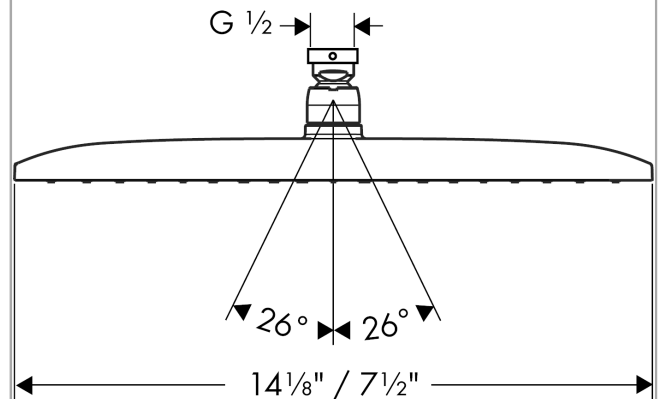

Raindance E

Showerhead 360 1-Jet, 2.5 GPM

Finish: **brushed nickel** Part no. : **27381821**

Description

Features

- Shower head size: 14.17" x 7.48"
- Spray modes: RainAir
- 163 no-clog spray channels
- Spray face finish: Fully-finished matching spray face
- Flow: 2.5 GPM (9.5 L/Min)
- Spray face removable for cleaning

Item details

List Price \$ 1,447.00

Technology

Compliance / Sustainability

Product image

Scale drawing

Raindance E

Showerhead 360 1-Jet, 2.5 GPM

Finish: **brushed nickel** Part no. : **27381821**

Exploded drawing

Year of production: **>06/10**

Raindance E

Showerhead 360 1-Jet, 2.5 GPM

Finish: **brushed nickel** Part no. : **27381821**

Spare parts list