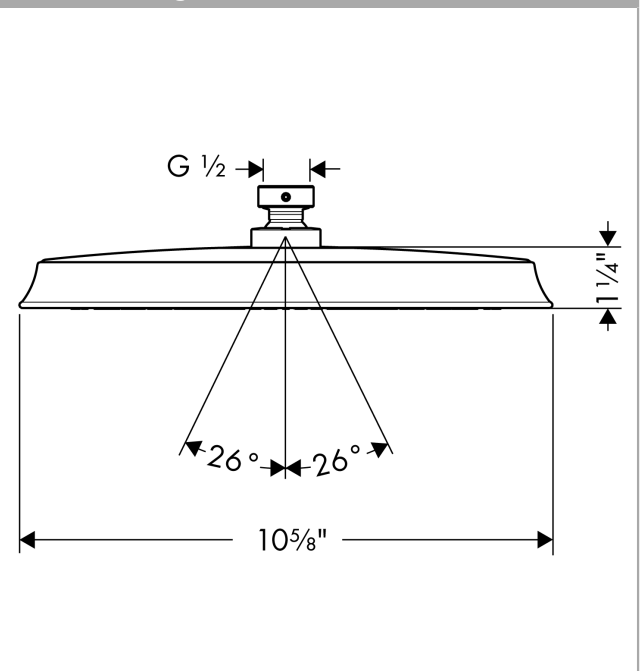

**Raindance Classic**  
**Showerhead 240 1-Jet, 1.75 GPM**  
 Finish: **Chrome** Part no. : **27367001**

**Description**

**Features**

- showerhead size: 9 1/2" in
- Spray pattern: Rain
- Maximum flow rate: 1.75 GPM
- 140 spray nozzles
- spray disc surface: fully finished matching spray face
- spray disc removable for cleaning

**Item details**

List Price \$ 923.00

**Technology**

**Compliance / Sustainability**

**Product image**

**Scale drawing**

**Raindance Classic**  
**Showerhead 240 1-Jet, 1.75 GPM**  
Finish: **Chrome** Part no. : **27367001**

Exploded drawing

Year of production: >10/17

**Raindance Classic**  
**Showerhead 240 1-Jet, 1.75 GPM**  
 Finish: **Chrome** Part no. : **27367001**

**Spare parts list**

Year of production: >10/17

Pos.	Description	Part no.	Price	PU
1	lock washer	98942000	-	1
2	hollow set screw M4x6	97767000	-	1
3	filter packing	94246000	-	1
4	lever collar	97536000	-	1
5	seal	97606000	-	1
6	air jet (Eco)	95795000	-	1