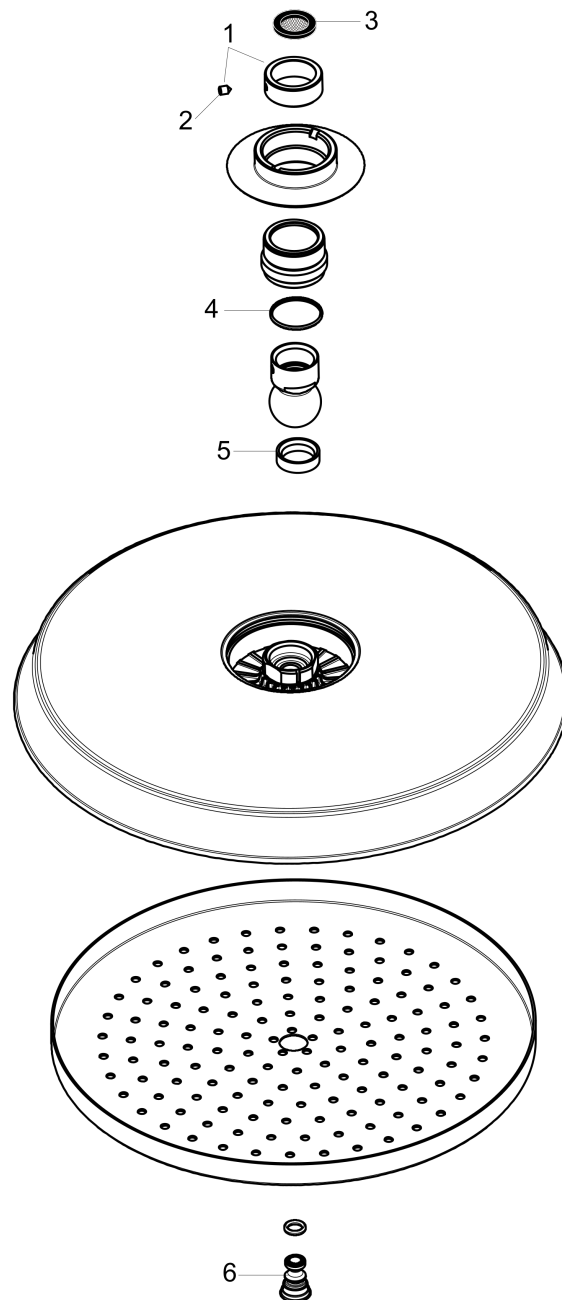

**Raindance Classic**  
**Showerhead 240 1-Jet, 1.75 GPM**  
 Finish: **Chrome** Part no. : **27367001**

**Description**

**Features**

- showerhead size: 9 1/2" in
- Spray pattern: Rain
- Maximum flow rate: 1.75 GPM
- 140 spray nozzles
- spray disc surface: fully finished matching spray face
- spray disc removable for cleaning

**Item details**

List Price \$ 923.00

**Technology**

**Compliance / Sustainability**

**Product image**

**Scale drawing**

**Raindance Classic**  
**Showerhead 240 1-Jet, 1.75 GPM**  
Finish: **Chrome** Part no. : **27367001**

Exploded drawing

Year of production: >10/17

**Raindance Classic**  
**Showerhead 240 1-Jet, 1.75 GPM**  
 Finish: **Chrome** Part no. : **27367001**

**Spare parts list**

Year of production: >10/17

Pos.	Description	Part no.	Price	PU
1	lock washer	98942000	-	1
2	hollow set screw M4x6	97767000	-	1
3	filter packing	94246000	-	1
4	lever collar	97536000	-	1
5	seal	97606000	-	1
6	air jet (Eco)	95795000	-	1