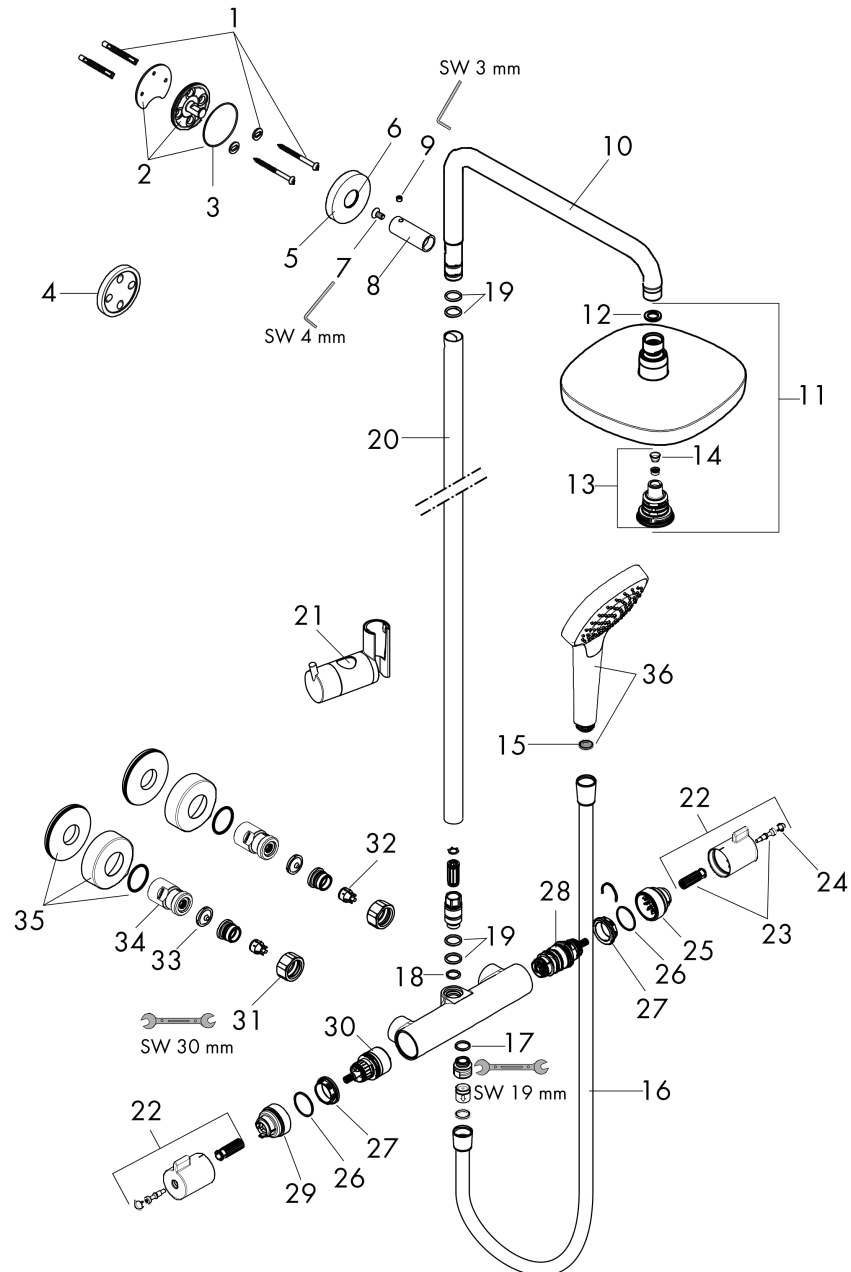

## Scale drawing

**Croma Select E**  
**Showerpipe 180 2-Jet, 2.0 GPM**  
 Finish: **chrome** Part no. : **27257001**

Exploded drawing

Year of production: >12/20

**Croma Select E**  
**Showerpipe 180 2-Jet, 2.0 GPM**  
 Finish: **chrome** Part no. : **27257001**

## Spare parts list

Year of production: >12/20

Pos.	Description	Part no.	Price	PU
1	mounting set	96179000	-	1
2	wall flange	95688000	-	1
3	O-Ring 50x2	98187000	-	1
4	tile-matching-disk 7 mm	95239000	-	1
5	escutcheon Ø 60 mm	95692000	-	1
6	O-ring 20x2,5	92602000	-	1
7	screw	92137000	-	1
8	sleeve	92166000	-	1
9	hollow set screw M6x5	98447000	-	1
10	shower arm	92348000	-	1
11	seal	98058000	-	1
12		04387000	-	1
13	selector assy	98343000	-	1
14	filter	97735000	-	1
15	filter packing	94246000	-	1
16	shower hose 1,60 m	28276003	-	1
17	O-ring 14x2	98129000	-	1
18	O-ring 12x2,25	98382000	-	1
19	O-ring 15x2,5	98131000	-	1
20	pipe 973 mm / Ø 22 mm	92468000	-	1
21	support, assy	97651000	-	1
22	handle	95836001	-	1
23	handle fixing set	95843001	-	1
24	cover cap	95433000	-	1
25	safety set for temperature control	95839001	-	1
26	nut	98913000	-	1
27	O-ring 26x1,5	98390000	-	1
28	thermostat cartridge	98282000	-	1
29	stop ring for flow control	95927000	-	1
30	shut off unit with selector	98283000	-	1
31	set of nuts	96157000	-	1
32	non return valve	96737000	-	1
33	filter packing	96922000	-	1
34	isolation valve	98341000	-	1
35	escutcheon	98340000	-	1
36	handshower	26811401	-	1