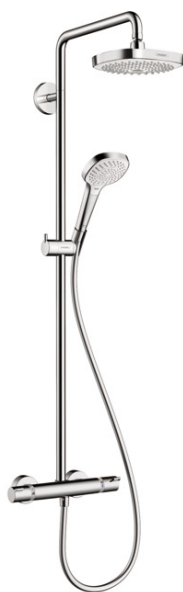

**Croma Select E**  
**Showerpipe 180 2-Jet, 2.0 GPM**  
 Finish: **chrome** Part no. : **27257001**

### Features

- Consists of: Showerhead, Handshower, Thermostatic shower mixer, Handshower hose, Slider
- Spray type overhead shower: Rain, IntenseRain
- Flow rate of hand shower at 3 bar: 2.0 GPM (7.6 L/Min)
- Maximum flow rate for Showerpipe: 2.0 GPM (7.6 L/Min)
- Rising pipe can be shortened in height
- Shower bar diameter: 0.87"
- Height-adjustable hand shower holder
- Shower arm swivels left and right
- Anti-scald 100° safety stop
- Integrated volume control/diverter for 2 functions
- Outlets may not be operated simultaneously
- Exposed installation
- Thermostatic cartridge
- Intrinsically safe against backflow
- 2 functions
- EPD Showerpipes

## Item details

List Price \$ 1,280.00

## Scale drawing

**Croma Select E**  
**Showerpipe 180 2-Jet, 2.0 GPM**  
 Finish: **chrome** Part no. : **27257001**

Exploded drawing

Year of production: >12/20

**Croma Select E**  
**Showerpipe 180 2-Jet, 2.0 GPM**  
 Finish: **chrome** Part no. : **27257001**