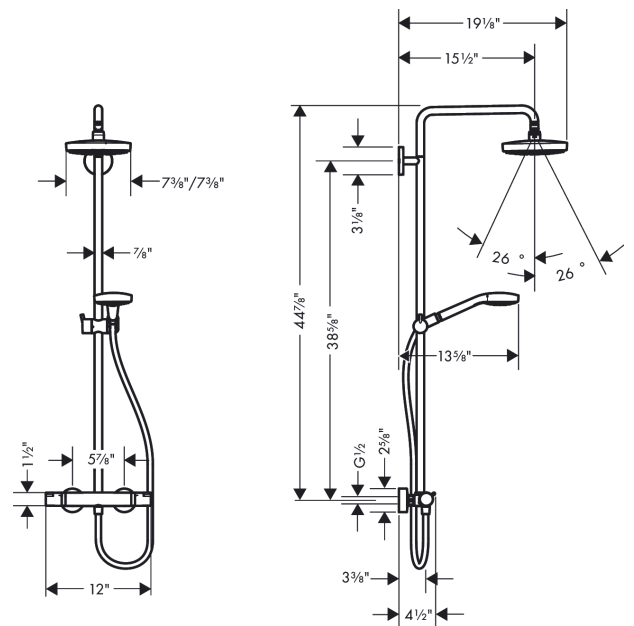

### Features

- Consists of: Showerhead, Handshower, Thermostatic shower mixer, Handshower hose, Slider
- Spray type overhead shower: Rain, IntenseRain
- Flow rate of hand shower at 3 bar: 2.0 GPM (7.6 L/Min)
- Maximum flow rate for Showerpipe: 2.0 GPM (7.6 L/Min)
- Rising pipe can be shortened in height
- Shower bar diameter: 0.87"
- Height-adjustable hand shower holder
- Shower arm swivels left and right
- Anti-scald 100° safety stop
- Integrated volume control/diverter for 2 functions
- Outlets may not be operated simultaneously
- Exposed installation
- Thermostatic cartridge
- Intrinsically safe against backflow
- 2 functions
- EPD Showerpipes

## Scale drawing

**Croma Select E**  
**Showerpipe 180 2-Jet, 2.0 GPM**  
 Finish: **chrome** Part no. : **27257001**

Exploded drawing

Year of production: >12/20

**Croma Select E**  
**Showerpipe 180 2-Jet, 2.0 GPM**  
 Finish: **chrome** Part no. : **27257001**