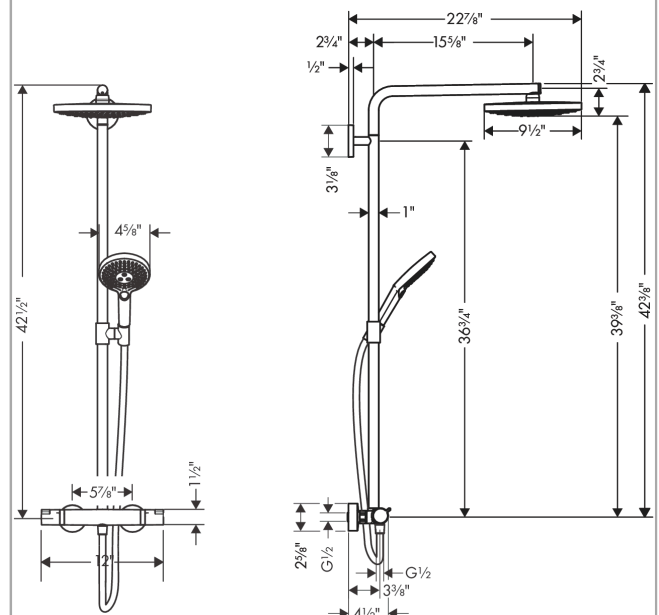

Scale drawing