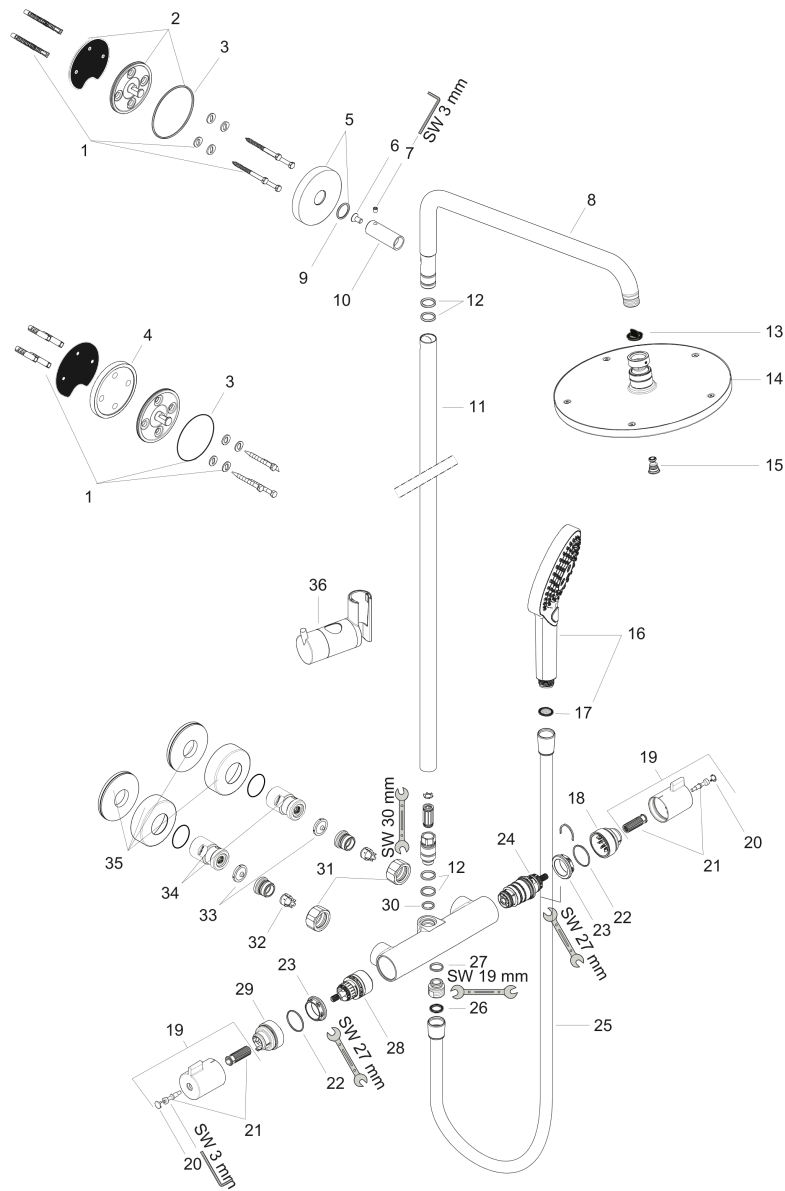

Raindance S
Showerpipe 240 1-Jet, 2.5 GPM
 Finish: **chrome** Part no. : **27115001**

Exploded drawing

Year of production: >01/16

Raindance S

Showerpipe 240 1-Jet, 2.5 GPM

Finish: **chrome** Part no. : **27115001**

Spare parts list

Year of production: >01/16

Pos.	Description	Part no.	Price	PU
1	mounting set	98716000	-	1
2	wall flange	95687000	-	1
3	O-ring 72x2	98395000	-	1
4	tile-matching-disk 7 mm	98681000	-	1
5	escutcheon Ø 80 mm	95691000	-	1
6	screw	92137000	-	1
7	hollow set screw M6x5	98447000	-	1
8	shower arm	95916000	-	1
9	O-ring 20x2	98165000	-	1
10	sleeve	92166000	-	1
11	pipe 1030 mm	95915000	-	1
12	O-ring 15x2,5	98131000	-	1
13	filter packing	88649000	-	1
14	head shower Ø 240 mm	92210001	-	1
15	air jet	95794000	-	1
16	handshower	26531001	-	1
17	filter packing	94246000	-	1
18	safety set for temperature control	95839001	-	1
19	handle	95836001	-	1
20	cover cap	95433000	-	1
21	handle fixing set	95843001	-	1
22	O-ring 26x1,5	98390000	-	1
23	nut	98913000	-	1
24	thermostat cartridge	98282000	-	1
25	shower hose 1,60 m	28276003	-	1
26	seal	98058000	-	1
27	O-ring 14x2	98129000	-	1
28	shut off unit with selector	98283000	-	1
29	stop ring for flow control	95927000	-	1
30	O-ring 12x2,25	98382000	-	1
31	set of nuts	96157000	-	1
32	non return valve	96737000	-	1
33	filter packing	96922000	-	1
34	isolation valve	98341000	-	1
35	escutcheon	98340000	-	1
36	support, assy	97651000	-	1