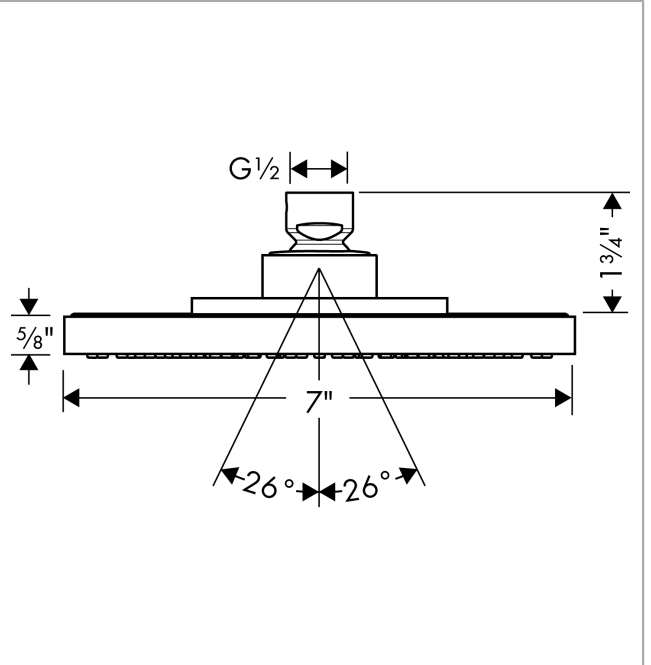

**Raindance S**  
**Showerhead 180 1-Jet Rain, 1.75 GPM**  
 Finish: **Chrome** Part no. : **26923001**

**Description**

**Features**

- showerhead size: 7"
- Spray pattern: Rain
- Maximum flow rate: 1.75 GPM
- 107 spray nozzles
- spray disc surface: fully finished matching spray face

**Item details**

List Price \$ 624.00

**Technology**

**Compliance / Sustainability**

**Product image**

**Scale drawing**

**Raindance S**  
**Showerhead 180 1-Jet Rain, 1.75 GPM**  
 Finish: **Chrome** Part no. : **26923001**

Exploded drawing

Year of production: >12/22

**Raindance S**  
**Showerhead 180 1-Jet Rain, 1.75 GPM**  
 Finish: **Chrome** Part no. : **26923001**

**Spare parts list**

Year of production: >12/22

Pos.	Description	Part no.	Price	PU
1	air jet (Eco)	95795000	-	1
2	seal	97606000	-	1
3	lever collar	97536000	-	1
4	nut	97958000	-	1
5	filter packing	88649000	-	1
6	lock washer	88797000	-	1