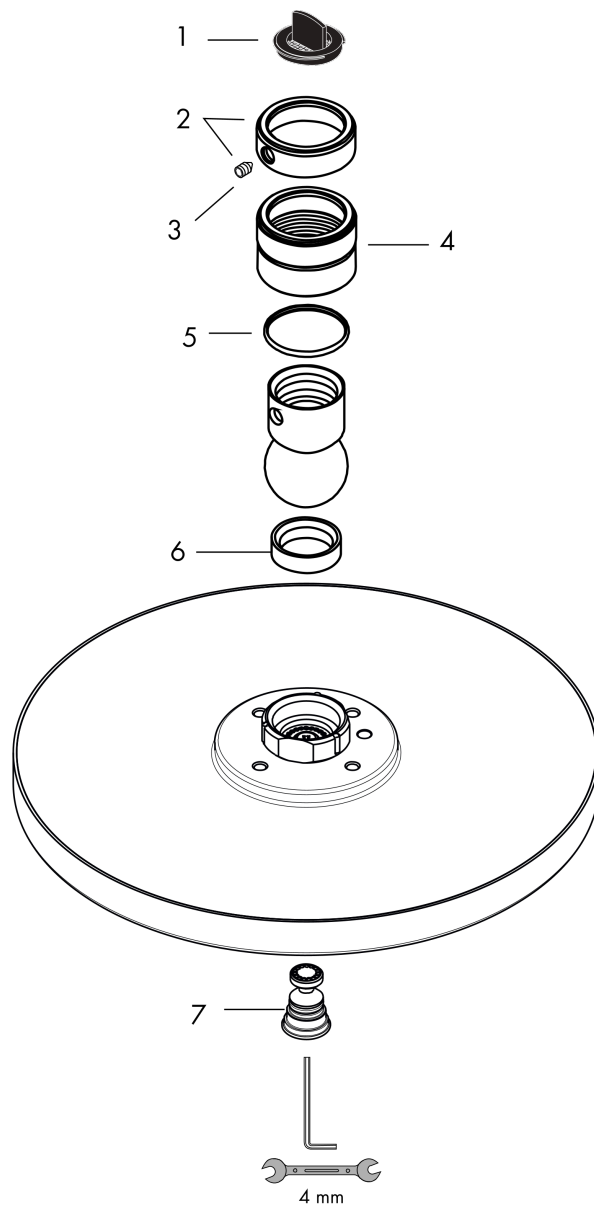

**Raindance S**  
**Showerhead 180 1-Jet Rain, 1.75 GPM**  
 Finish: **Chrome** Part no. : **26923001**

**Description**

**Features**

- showerhead size: 7"
- Spray pattern: Rain
- Maximum flow rate: 1.75 GPM
- 107 spray nozzles
- spray disc surface: fully finished matching spray face

**Item details**

List Price \$ 624.00

**Technology**

**Compliance / Sustainability**

**Product image**

**Scale drawing**

**Raindance S**  
**Showerhead 180 1-Jet Rain, 1.75 GPM**  
 Finish: **Chrome** Part no. : **26923001**

Exploded drawing

Year of production: >12/22

**Raindance S**  
**Showerhead 180 1-Jet Rain, 1.75 GPM**  
 Finish: **Chrome** Part no. : **26923001**

**Spare parts list**

Year of production: >12/22

Pos.	Description	Part no.	Price	PU
1	air jet (Eco)	95795000	-	1
2	seal	97606000	-	1
3	lever collar	97536000	-	1
4	nut	97958000	-	1
5	filter packing	88649000	-	1
6	lock washer	88797000	-	1