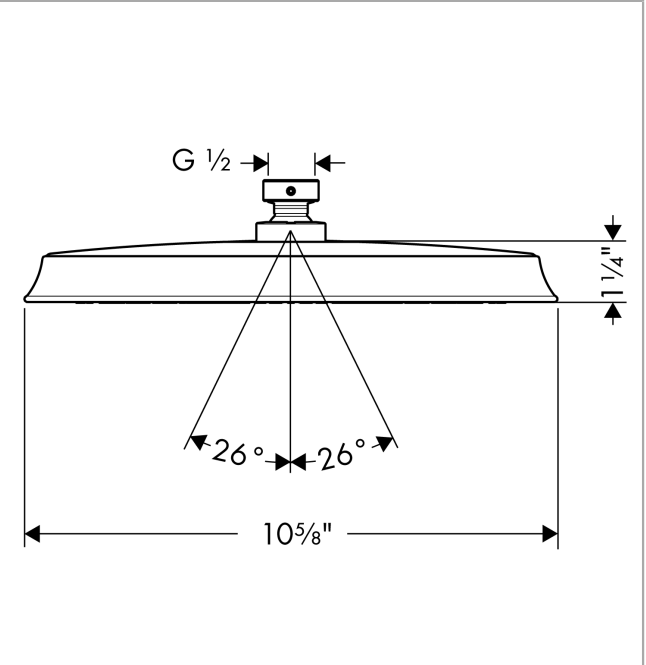

**Raindance Classic**  
**Showerhead 240 1-Jet PowderRain, 1.75 GPM**  
 Finish: **Chrome** Part no. : **26920001**

**Description**

**Features**

- showerhead size: 9 1/2" in
- Spray pattern: PowderRain
- Maximum flow rate: 1.75 GPM
- 180 spray nozzles
- spray disc surface: fully finished matching spray face

**Item details**

List Price \$ 923.00

**Technology**

**Compliance / Sustainability**

**Product image**

**Scale drawing**

**Raindance Classic**  
**Showerhead 240 1-Jet PowderRain, 1.75 GPM**  
 Finish: **Chrome** Part no. : **26920001**

Exploded drawing

Year of production: >08/21

**Raindance Classic**  
**Showerhead 240 1-Jet PowderRain, 1.75 GPM**  
 Finish: **Chrome** Part no. : **26920001**

**Spare parts list**

Year of production: >08/21

Pos.	Description	Part no.	Price	PU
1	lock washer	98942001	-	1
2	hollow set screw M4x6	97767000	-	1
3	lever collar	97536000	-	1
4	seal	97606000	-	1
a	screw	95796000	-	1