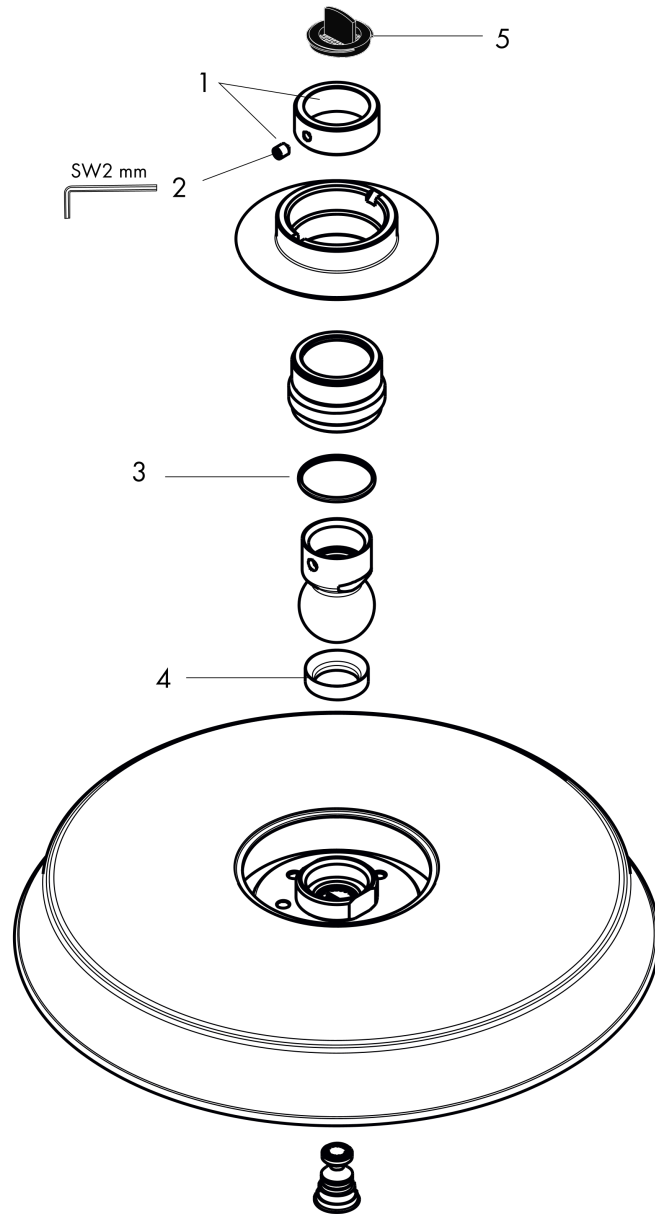

**Raindance Classic**  
**Showerhead 240 1-Jet PowderRain, 1.75 GPM**  
 Finish: **Chrome** Part no. : **26920001**

**Description**

**Features**

- showerhead size: 9 1/2" in
- Spray pattern: PowderRain
- Maximum flow rate: 1.75 GPM
- 180 spray nozzles
- spray disc surface: fully finished matching spray face

**Item details**

List Price \$ 923.00

**Technology**

**Compliance / Sustainability**

**Product image**

**Scale drawing**

**Raindance Classic**  
**Showerhead 240 1-Jet PowderRain, 1.75 GPM**  
 Finish: **Chrome** Part no. : **26920001**

Exploded drawing

Year of production: >08/21

**Raindance Classic**  
**Showerhead 240 1-Jet PowderRain, 1.75 GPM**  
 Finish: **Chrome** Part no. : **26920001**

**Spare parts list**

Year of production: >08/21

Pos.	Description	Part no.	Price	PU
1	lock washer	98942001	-	1
2	hollow set screw M4x6	97767000	-	1
3	lever collar	97536000	-	1
4	seal	97606000	-	1
a	screw	95796000	-	1