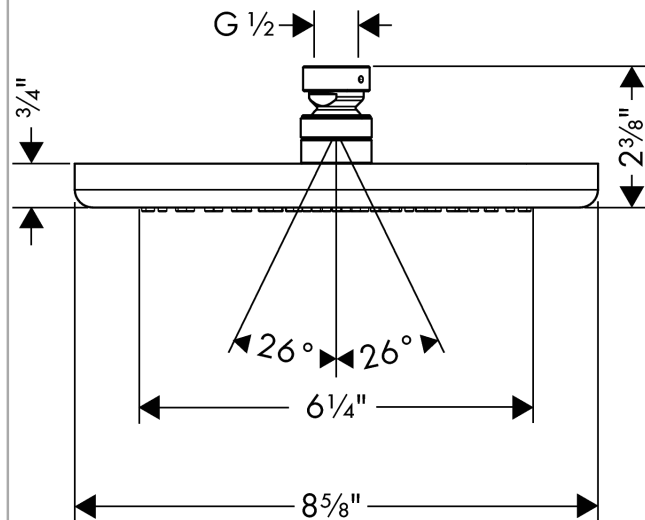

**Croma**  
**Showerhead 220 1-Jet, 1.5 GPM**  
 Finish: **Chrome** Part no. : **26916001**

**Description**

**Features**

- showerhead size: 8 5/8"
- Spray pattern: RainAir
- Maximum flow rate: 1.5 GPM
- 107 spray nozzles
- spray disc surface: fully finished matching spray face

**Item details**

List Price \$ 454.00

**Technology**

**Compliance / Sustainability**

**Product image**

**Scale drawing**

**Croma**  
**Showerhead 220 1-Jet, 1.5 GPM**  
 Finish: **Chrome** Part no. : **26916001**

**Exploded drawing**

Year of production: >10/21

**Croma**  
**Showerhead 220 1-Jet, 1.5 GPM**  
 Finish: **Chrome** Part no. : **26916001**

**Spare parts list**

Year of production: >10/21

Pos.	Description	Part no.	Price	PU
1	lock washer	98942000	-	1
2	ball joint	98941000	-	1
3	filter packing	94246000	-	1
4	nut	97958000	-	1
5	lever collar	97536000	-	1
6	seal	97606000	-	1
7	air jet (Eco)	95795000	-	1
8	O-ring 7x2	98419000	-	1