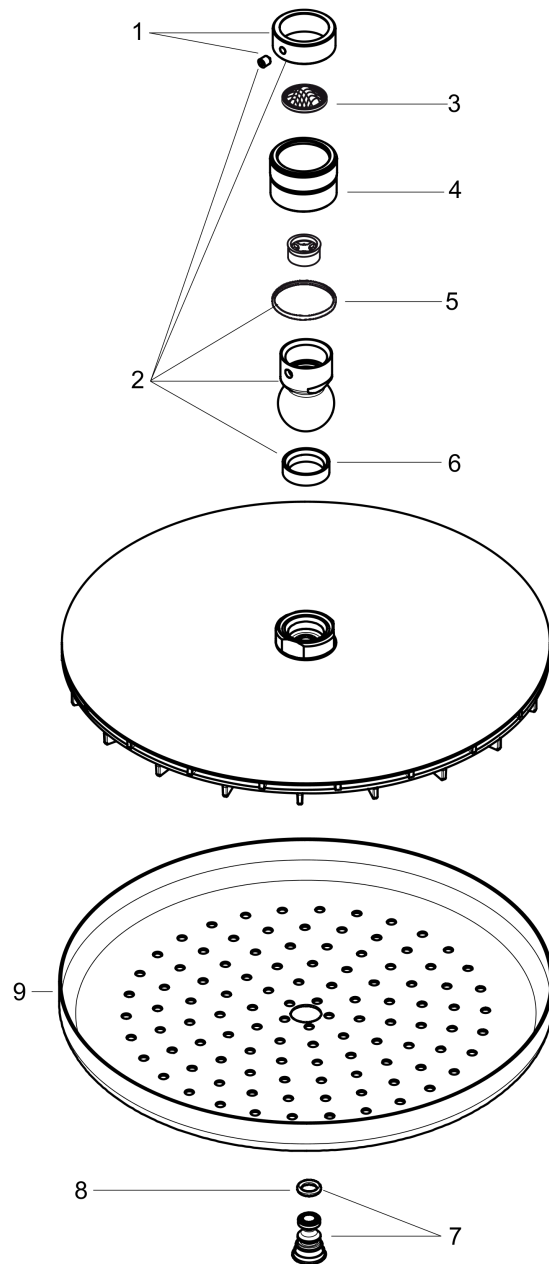

**Croma**  
**Showerhead 220 1-Jet, 1.5 GPM**  
 Finish: **Chrome** Part no. : **26916001**

**Description**

**Features**

- showerhead size: 8 5/8"
- Spray pattern: RainAir
- Maximum flow rate: 1.5 GPM
- 107 spray nozzles
- spray disc surface: fully finished matching spray face

**Item details**

List Price \$ 454.00

**Technology**

**Compliance / Sustainability**

**Product image**

**Scale drawing**

**Croma**  
**Showerhead 220 1-Jet, 1.5 GPM**  
 Finish: **Chrome** Part no. : **26916001**

**Exploded drawing**

Year of production: >10/21

**Croma**  
**Showerhead 220 1-Jet, 1.5 GPM**  
 Finish: **Chrome** Part no. : **26916001**

**Spare parts list**

Year of production: >10/21

Pos.	Description	Part no.	Price	PU
1	lock washer	98942000	-	1
2	ball joint	98941000	-	1
3	filter packing	94246000	-	1
4	nut	97958000	-	1
5	lever collar	97536000	-	1
6	seal	97606000	-	1
7	air jet (Eco)	95795000	-	1
8	O-ring 7x2	98419000	-	1