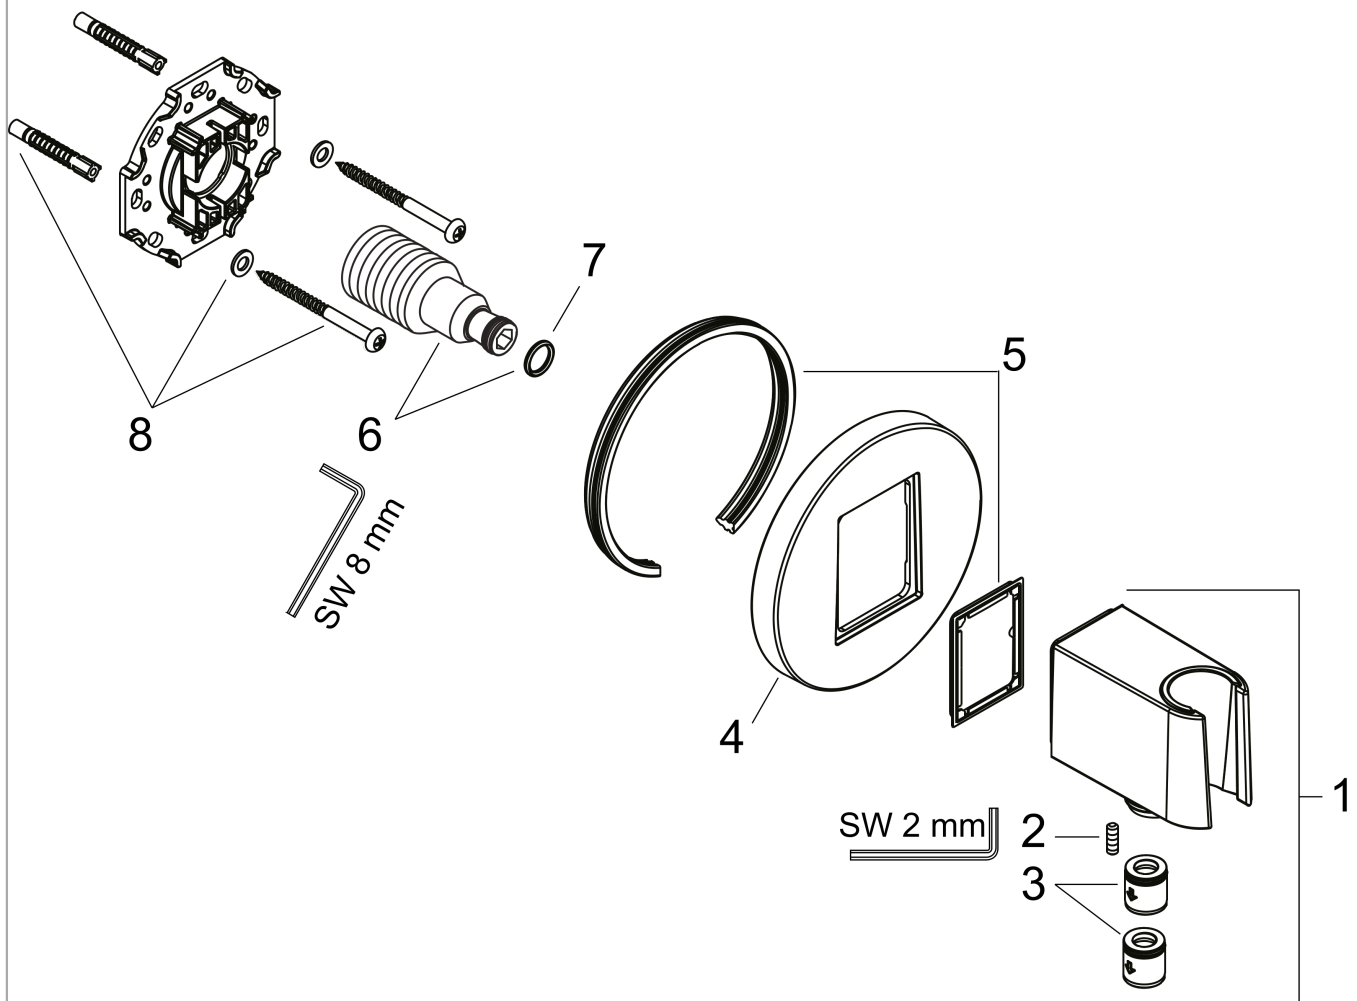

FixFit S
Wall Outlet with Handshower Holder
 Finish: **chrome** Part no. : **26888001**

Description

Features

- Consists of: Wall connector, Escutcheon
- Version: plastic housing with internal water supply made of plastic
- All Hansgrohe hand showers
- Wall-mounted
- Connection type: 1/2" NPT, 3/4" NPT

Item details

List Price \$ 153.00

Compliance / Sustainability

Product image

Scale drawing

FixFit S
Wall Outlet with Handshower Holder
 Finish: **chrome** Part no. : **26888001**

Exploded drawing

Year of production: >06/22

FixFit S
Wall Outlet with Handshower Holder
 Finish: **chrome** Part no. : **26888001**

Spare parts list

Year of production: >06/22

Pos.	Description	Part no.	Price	PU
1	shower holder, assy	94695000	-	1
2	null	93841000	-	1
3	set of non return valves DW 15	94074000	-	1
4	escutcheon	94696000	-	1
5	seal	94694000	-	1
6	connecting thread	98933001	-	1
7	O-ring 11x2	98127000	-	1
8	mounting set	96179000	-	1