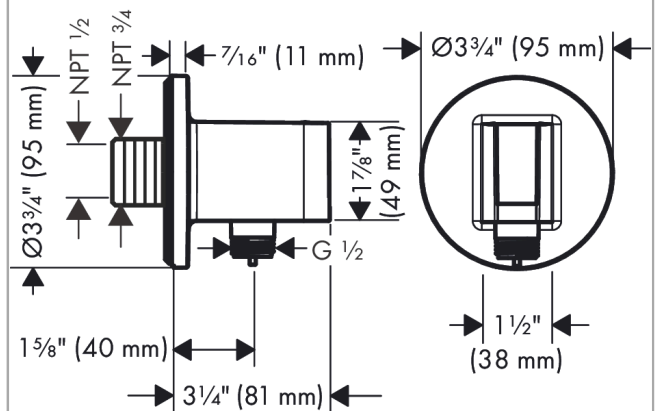

FixFit S
Wall Outlet with Handshower Holder
 Finish: **chrome** Part no. : **26888001**

Description

Features

- Consists of: Wall connector, Escutcheon
- Version: plastic housing with internal water supply made of plastic
- All Hansgrohe hand showers
- Wall-mounted
- Connection type: 1/2" NPT, 3/4" NPT

Item details

List Price \$ 153.00

Compliance / Sustainability

Product image

Scale drawing

FixFit S
Wall Outlet with Handshower Holder
 Finish: **chrome** Part no. : **26888001**

Exploded drawing

Year of production: >06/22

FixFit S
Wall Outlet with Handshower Holder
 Finish: **chrome** Part no. : **26888001**

Spare parts list

Year of production: >06/22

Pos.	Description	Part no.	Price	PU
1	shower holder, assy	94695000	-	1
2	null	93841000	-	1
3	set of non return valves DW 15	94074000	-	1
4	escutcheon	94696000	-	1
5	seal	94694000	-	1
6	connecting thread	98933001	-	1
7	O-ring 11x2	98127000	-	1
8	mounting set	96179000	-	1