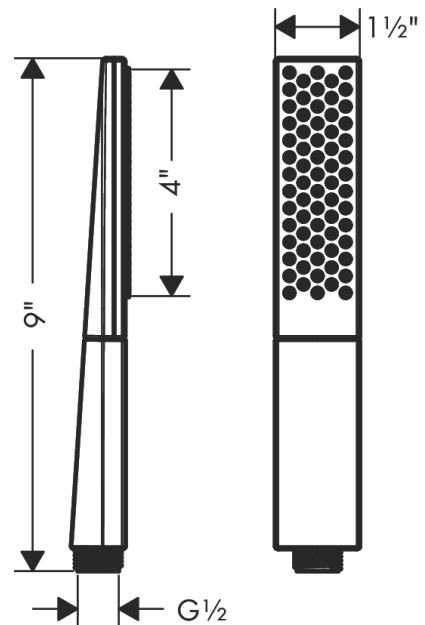

**Rainfinity**  
**Baton Handshower 100 1-Jet, 2.5 GPM**  
 Finish: **chrome** Part no. : **26866001**

**Description**

**Features**

- Spray modes: PowderRain
- Spray face finish: easy cleanable aluminium spray disc, graphite
- Flow: 2.5 GPM (9.5 L/Min)

**Item details**

List Price \$ 182.00

**Technology**

**Design awards**

**Compliance / Sustainability**

**Product image**

**Scale drawing**

Rainfinity  
Baton Handshower 100 1-Jet, 2.5 GPM  
Finish: chrome Part no. : 26866001

Exploded drawing

Year of production: >04/20

**Rainfinity**  
**Baton Handshower 100 1-Jet, 2.5 GPM**  
 Finish: **chrome** Part no. : **26866001**

**Spare parts list**

Year of production: >04/20

Pos.	Description	Part no.	Price	PU
1	filter	92672000	-	1
2	seal	98058000	-	1