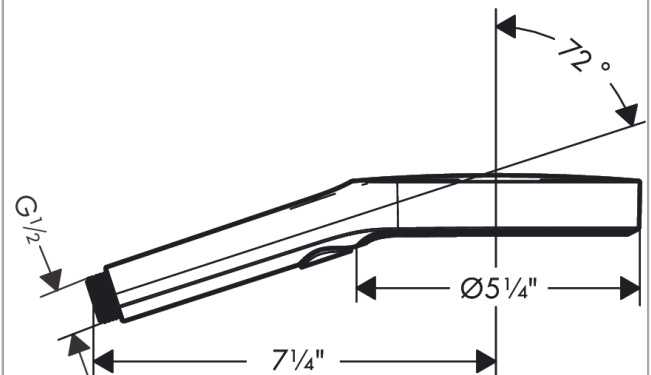

Scale drawing