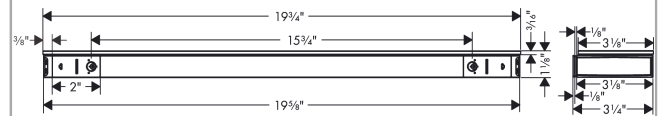

**Rainfinity
Shelf 500**

Finish: **chrome** Part no. : **26844000**

Description

Features

- Wall-mounted
- Material frame: solid Brass
- Material shelf: Safety glass
- Shelf color: Mirror Glass
- With mounting material
- Concealed fastening
- Diameter of drilled hole: 0.23"

Item details

List Price \$ 313.00

Design awards

reddot award 2019
best of the best

Product image

Scale drawing

**Rainfinity
Shelf 500**

Finish: **chrome** Part no. : **26844000**

Exploded drawing

Year of production: >07/19

**Rainfinity
Shelf 500**

Finish: **chrome** Part no. : **26844000**

Spare parts list

Year of production: >07/19

Pos.	Description	Part no.	Price	PU
1	cover	93516000	-	1
2	support cpl.	93515000	-	1
3	mounting set	96179000	-	1
4	excentric socket	97604000	-	1