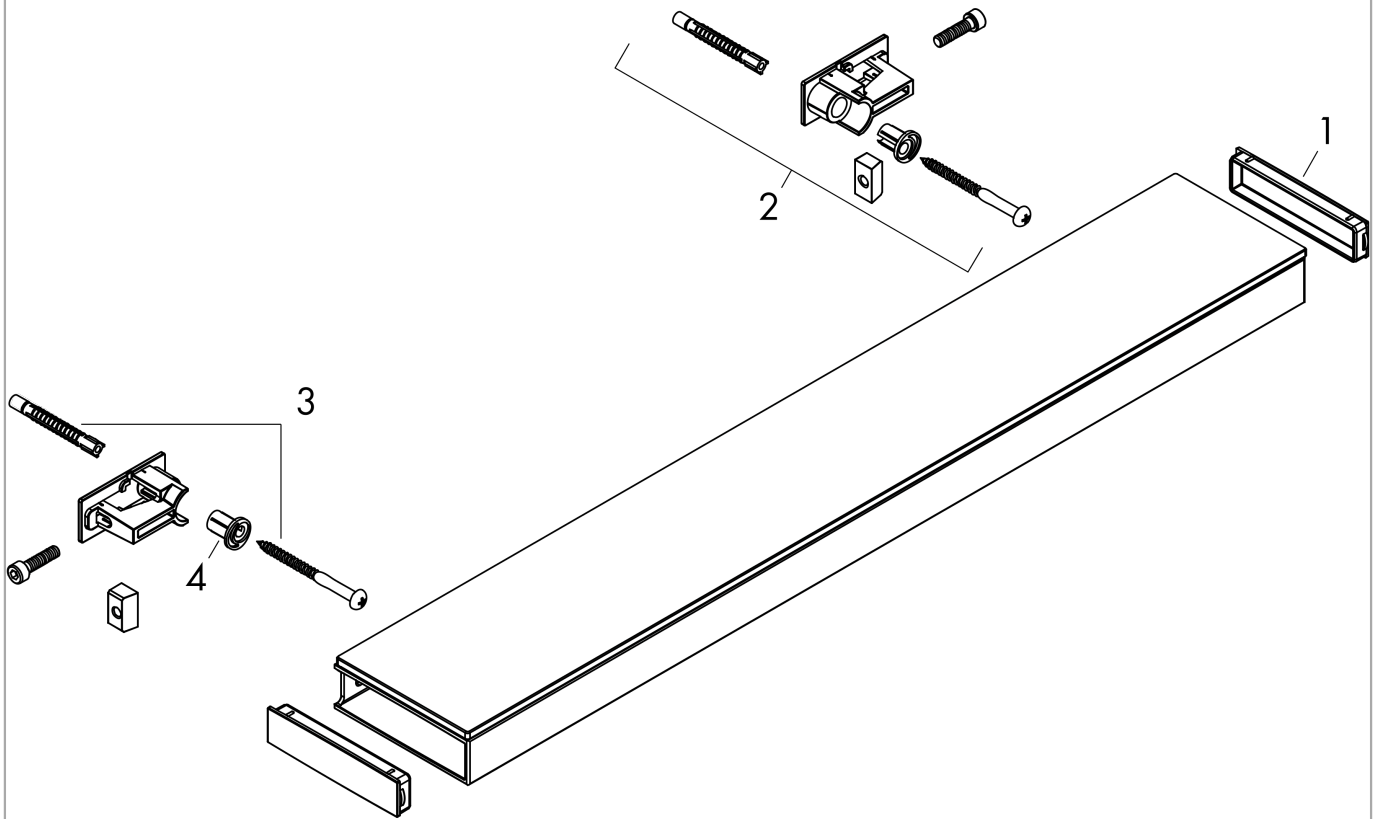

**Rainfinity
Shelf 500**

Finish: **chrome** Part no. : **26844000**

Description

Features

- Wall-mounted
- Material frame: solid Brass
- Material shelf: Safety glass
- Shelf color: Mirror Glass
- With mounting material
- Concealed fastening
- Diameter of drilled hole: 0.23"

Item details

List Price \$ 313.00

Design awards

reddot award 2019
best of the best

Product image

Scale drawing

**Rainfinity
Shelf 500**

Finish: **chrome** Part no. : **26844000**

Exploded drawing

Year of production: >07/19

**Rainfinity
Shelf 500**

Finish: **chrome** Part no. : **26844000**

Spare parts list

Year of production: >07/19

Pos.	Description	Part no.	Price	PU
1	cover	93516000	-	1
2	support cpl.	93515000	-	1
3	mounting set	96179000	-	1
4	excentric socket	97604000	-	1