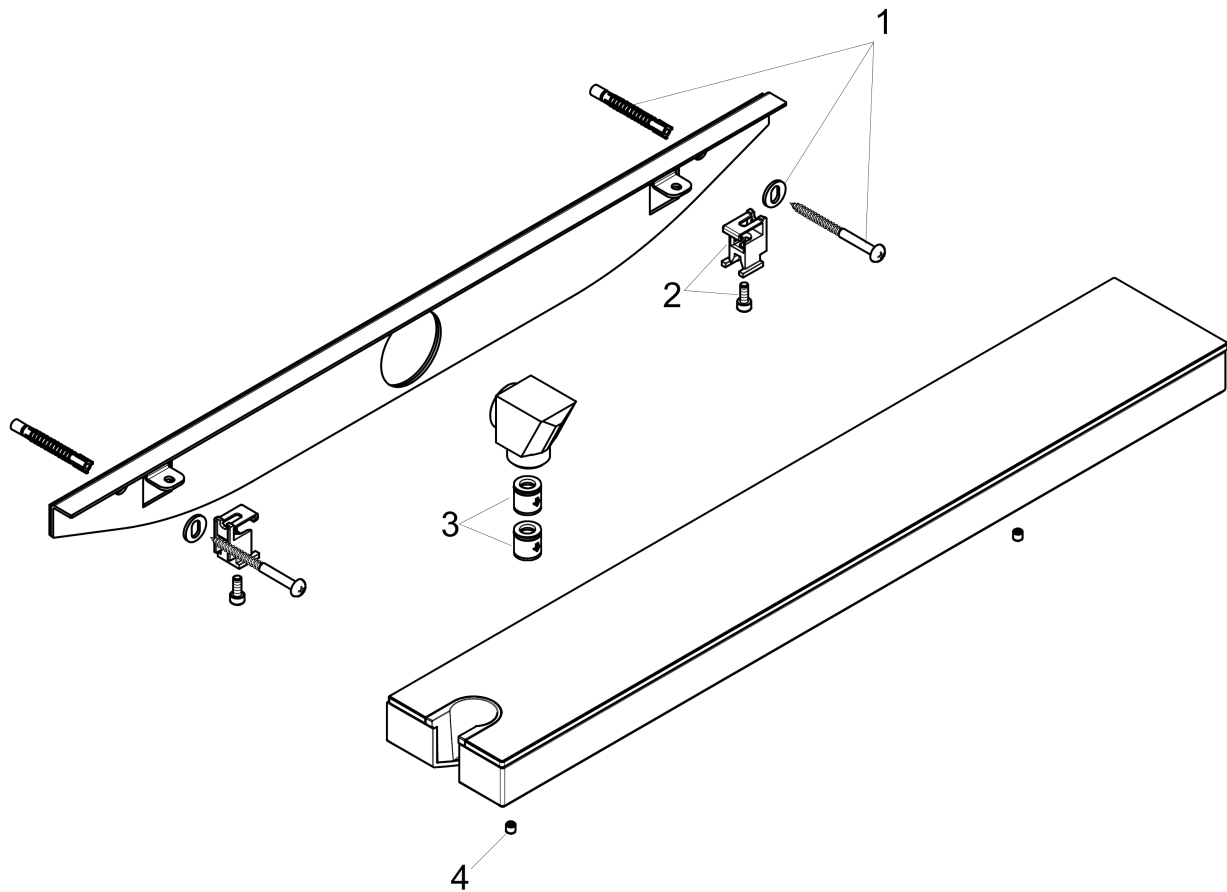

**Rainfinity**  
**Wall Outlet 500 with Handshower Holder and Shelf**  
 Finish: **Matte White** Part no. : **26843701**

**Description**

**Features**

- 19.68" storage shelf
- Metal connection angle
- 1/2" NPT
- For shower hoses with a conical nut
- Shelf made of safety glass
- Shelf color: graphite

**Item details**

List Price \$ 693.00

**Design awards**

**Compliance / Sustainability**

**Product image**

**Scale drawing**

**Rainfinity**  
**Wall Outlet 500 with Handshower Holder and Shelf**  
 Finish: **Matte White** Part no. : **26843701**

Exploded drawing

Year of production: >04/20

**Rainfinity**  
**Wall Outlet 500 with Handshower Holder and Shelf**  
 Finish: **Matte White** Part no. : **26843701**

**Spare parts list**

Year of production: >04/20