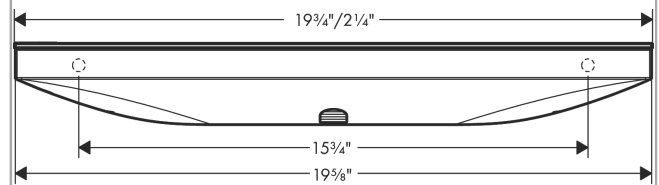

**Rainfinity**  
**Wall Outlet 500 with Handshower Holder and Shelf**  
 Finish: **Matte White** Part no. : **26843701**

**Description**

**Features**

- 19.68" storage shelf
- Metal connection angle
- 1/2" NPT
- For shower hoses with a conical nut
- Shelf made of safety glass
- Shelf color: graphite

**Item details**

List Price \$ 693.00

**Design awards**

**Compliance / Sustainability**

**Product image**

**Scale drawing**

**Rainfinity**  
**Wall Outlet 500 with Handshower Holder and Shelf**  
 Finish: **Matte White** Part no. : **26843701**

Exploded drawing

Year of production: >04/20

**Rainfinity**  
**Wall Outlet 500 with Handshower Holder and Shelf**  
 Finish: **Matte White** Part no. : **26843701**

**Spare parts list**

Year of production: >04/20