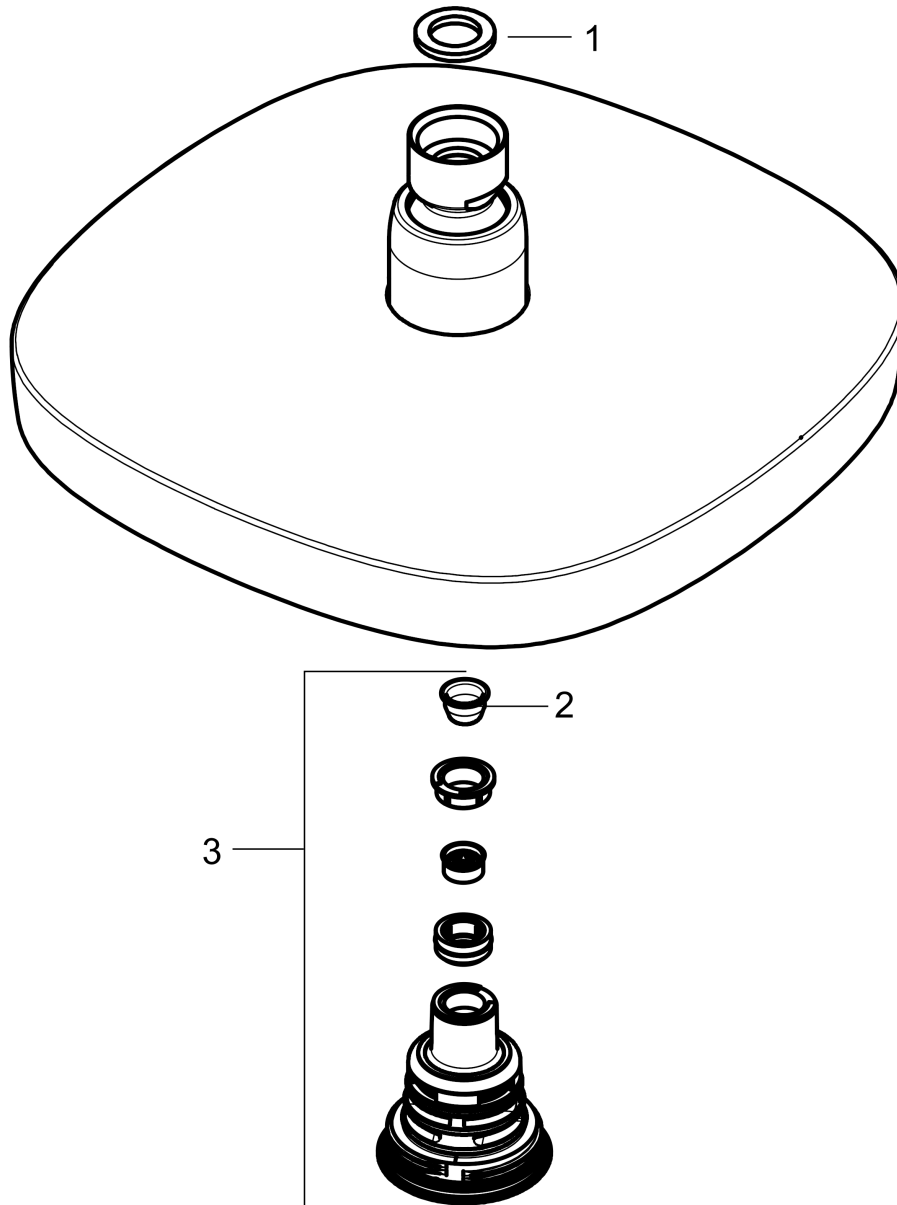

Croma Select E
Showerhead 180 2-Jet, 1.5 GPM
 Finish: **Chrome** Part no. : **26817001**

Description

Features

- showerhead size: 7"
- Spray pattern: Rain, IntenseRain
- Maximum flow rate: 1.5 GPM
- Select button on showerhead
- 147 spray nozzles
- spray disc surface: fully finished matching spray face

Item details

List Price \$ 362.00

Technology

Compliance / Sustainability

Product image

Scale drawing

Croma Select E
Showerhead 180 2-Jet, 1.5 GPM
Finish: **Chrome** Part no. : **26817001**

Exploded drawing

Year of production: >03/21

Croma Select E
Showerhead 180 2-Jet, 1.5 GPM
 Finish: **Chrome** Part no. : **26817001**

Spare parts list

Year of production: >03/21

Pos.	Description	Part no.	Price	PU
1	seal	98058000	-	1
2	filter	97735000	-	1
3	selector assy	93092001	-	1