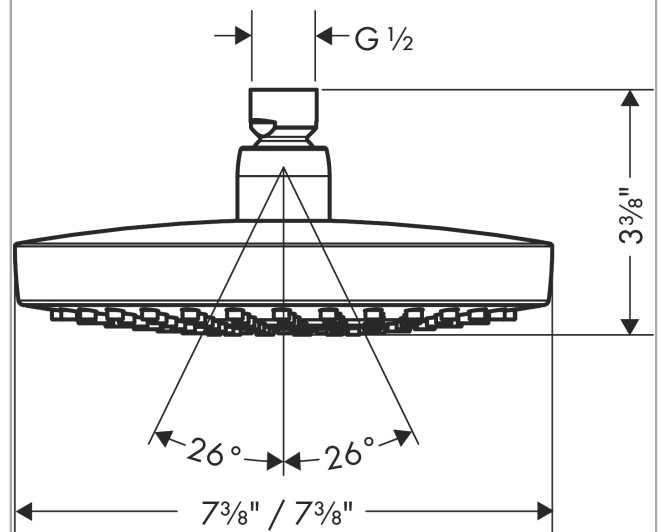

Croma Select E
Showerhead 180 2-Jet, 1.5 GPM
 Finish: **Chrome** Part no. : **26817001**

Description

Features

- showerhead size: 7"
- Spray pattern: Rain, IntenseRain
- Maximum flow rate: 1.5 GPM
- Select button on showerhead
- 147 spray nozzles
- spray disc surface: fully finished matching spray face

Item details

List Price \$ 362.00

Technology

Compliance / Sustainability

Product image

Scale drawing

Croma Select E
Showerhead 180 2-Jet, 1.5 GPM
Finish: **Chrome** Part no. : **26817001**

Exploded drawing

Year of production: >03/21

Croma Select E
Showerhead 180 2-Jet, 1.5 GPM
 Finish: **Chrome** Part no. : **26817001**

Spare parts list

Year of production: >03/21

Pos.	Description	Part no.	Price	PU
1	seal	98058000	-	1
2	filter	97735000	-	1
3	selector assy	93092001	-	1