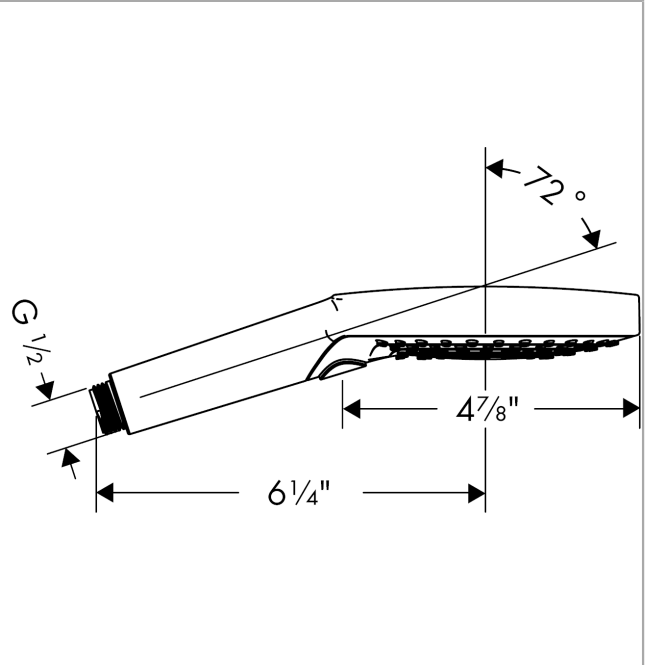

Raindance Select S
Handshower 120 3-Jet, 2.5 GPM
 Finish: **chrome** Part no. : **26531001**

Description

Features

- Spray modes: Rain, RainAir, Whirl
- 87 no-clog spray channels
- Select button for comfortable alternation of spray modes
- Spray face finish: easy cleanable plastic spray disc
- Flow: 2.5 GPM (9.5 L/Min)
- EPD Hand Showers

Item details

List Price \$ 197.00

Technology

Compliance / Sustainability

Product image

Scale drawing

Raindance Select S
Handshower 120 3-Jet, 2.5 GPM
Finish: **chrome** Part no. : **26531001**

Exploded drawing

Year of production: >01/14

Raindance Select S
Handshower 120 3-Jet, 2.5 GPM
 Finish: **chrome** Part no. : **26531001**

Spare parts list

Year of production: >01/14

Pos.	Description	Part no.	Price	PU
1	filter packing	94246000	-	1