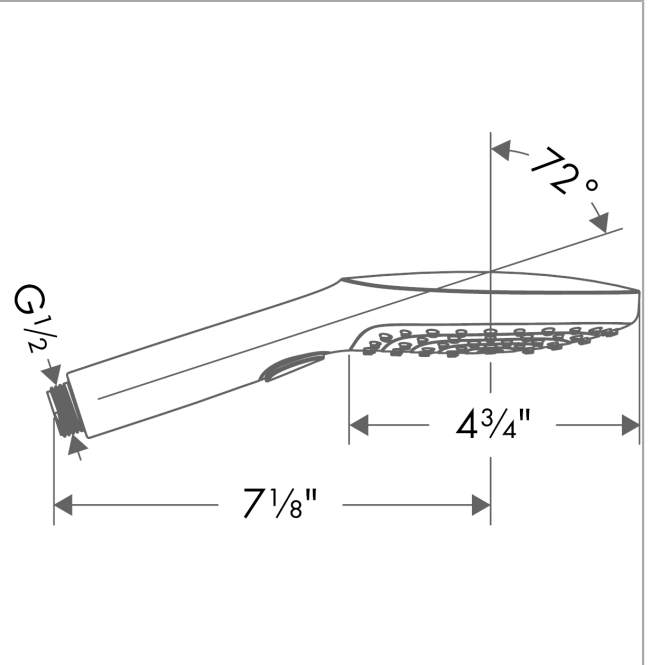

Raindance Select E
Handshower 120 3-Jet, 2.5 GPM
 Finish: **chrome** Part no. : **26521001**

Description

Features

- Spray modes: RainAir, Rain, Whirl
- 78 no-clog spray channels
- Select button for comfortable alternation of spray modes
- Spray face finish: easy cleanable plastic spray disc
- Flow: 2.5 GPM (9.5 L/Min)
- EPD Hand Showers

Item details

List Price \$ 193.00

Technology

Compliance / Sustainability

Product image

Scale drawing

Raindance Select E
Handshower 120 3-Jet, 2.5 GPM
Finish: **chrome** Part no. : **26521001**

Exploded drawing

Year of production: >12/12

Raindance Select E
Handshower 120 3-Jet, 2.5 GPM
 Finish: **chrome** Part no. : **26521001**

Spare parts list

Year of production: >12/12

Pos.	Description	Part no.	Price	PU
1	filter packing	94246000	-	1