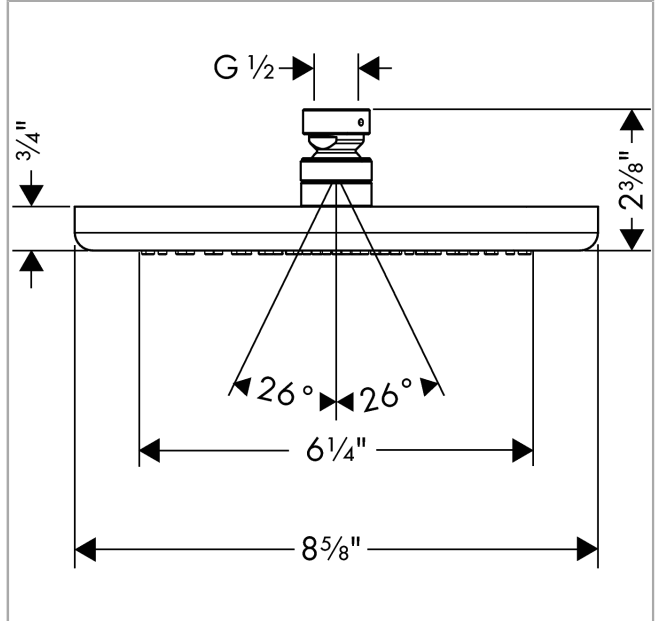

**Croma**  
**Showerhead 220 1-Jet, 2.5 GPM**  
 Finish: **Chrome** Part no. : **26465001**

**Description**

**Features**

- showerhead size: 8 5/8"
- Spray pattern: RainAir
- Maximum flow rate: 2.5 GPM
- 107 spray nozzles
- spray disc surface: fully finished matching spray face

**Item details**

List Price \$ 454.00

**Technology**

**Compliance / Sustainability**

**Product image**

**Scale drawing**

**Croma**  
**Showerhead 220 1-Jet, 2.5 GPM**  
 Finish: **Chrome** Part no. : **26465001**

Exploded drawing

Year of production: >01/13

**Croma**  
**Showerhead 220 1-Jet, 2.5 GPM**  
 Finish: **Chrome** Part no. : **26465001**

**Spare parts list**

Year of production: >01/13

Pos.	Description	Part no.	Price	PU
1	lock washer	98942000	-	1
2	ball joint	98941000	-	1
3	filter packing	94246000	-	1
4	nut	97958000	-	1
5	lever collar	97536000	-	1
6	seal	97606000	-	1
7	air jet (Eco)	95795000	-	1
8	O-ring 7x2	98419000	-	1
9	spray body	92882000	-	1