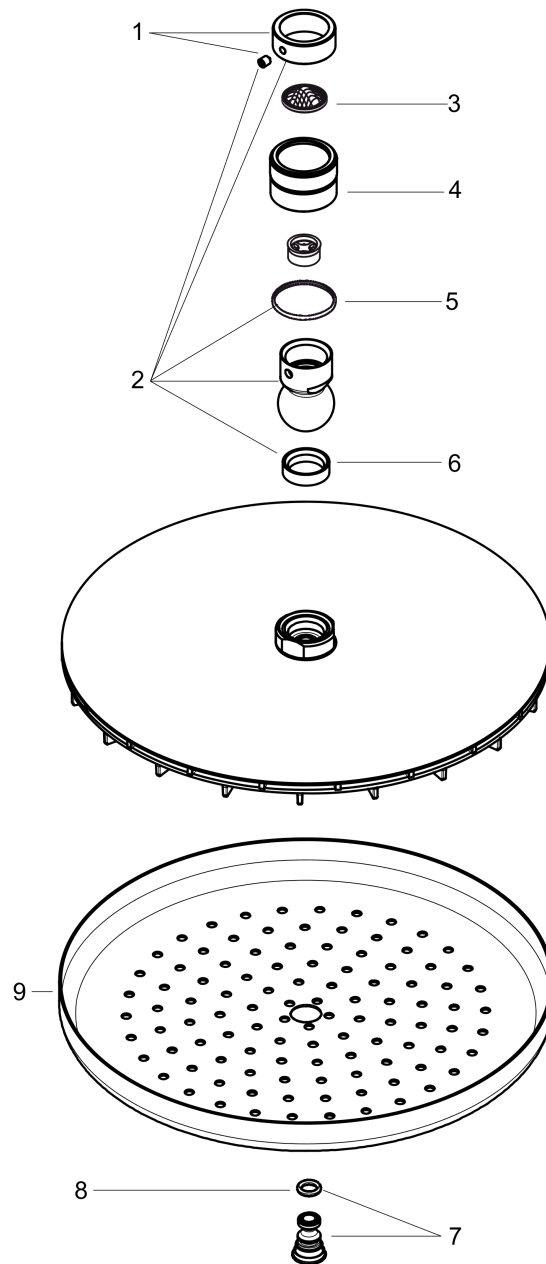

**Croma**  
**Showerhead 220 1-Jet, 2.5 GPM**  
 Finish: **Chrome** Part no. : **26465001**

**Description**

**Features**

- showerhead size: 8 5/8"
- Spray pattern: RainAir
- Maximum flow rate: 2.5 GPM
- 107 spray nozzles
- spray disc surface: fully finished matching spray face

**Item details**

List Price \$ 454.00

**Technology**

**Compliance / Sustainability**

**Product image**

**Scale drawing**

**Croma**  
**Showerhead 220 1-Jet, 2.5 GPM**  
 Finish: **Chrome** Part no. : **26465001**

Exploded drawing

Year of production: >01/13

**Croma**  
**Showerhead 220 1-Jet, 2.5 GPM**  
 Finish: **Chrome** Part no. : **26465001**

**Spare parts list**

Year of production: >01/13

Pos.	Description	Part no.	Price	PU
1	lock washer	98942000	-	1
2	ball joint	98941000	-	1
3	filter packing	94246000	-	1
4	nut	97958000	-	1
5	lever collar	97536000	-	1
6	seal	97606000	-	1
7	air jet (Eco)	95795000	-	1
8	O-ring 7x2	98419000	-	1
9	spray body	92882000	-	1