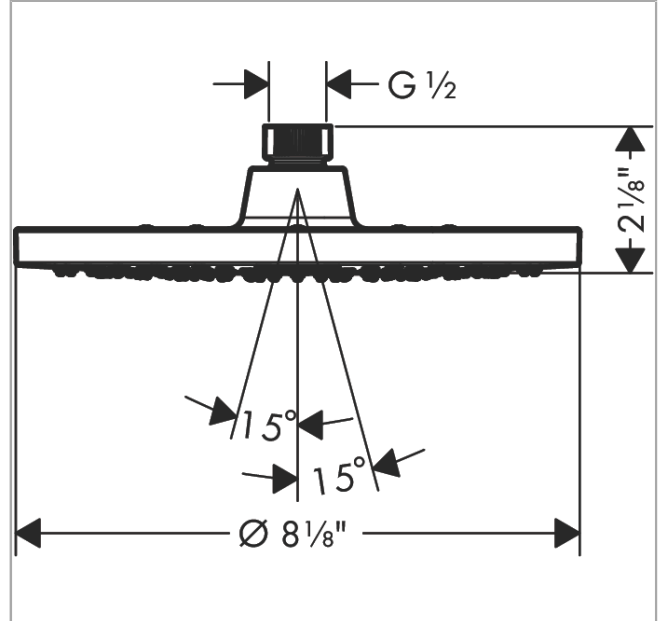

Vernis Blend
Showerhead 200 1-Jet 2.5 GPM
 Finish: **Chrome** Part no. : **26271001**

Description

Features

- showerhead size: 8"
- Spray pattern: Rain
- Maximum flow rate: 2.5 GPM
- 102 spray nozzles

Item details

List Price \$ 140.00

Technology

Compliance / Sustainability

Product image

Scale drawing

Vernis Blend
 Showerhead 200 1-Jet 2.5 GPM
 Finish: Chrome Part no. : 26271001

Exploded drawing

Year of production: >04/21

Vernis Blend
Showerhead 200 1-Jet 2.5 GPM
 Finish: **Chrome** Part no. : **26271001**

Spare parts list

Year of production: >04/21

Pos.	Description	Part no.	Price	PU
1	filter packing	94246000	-	1