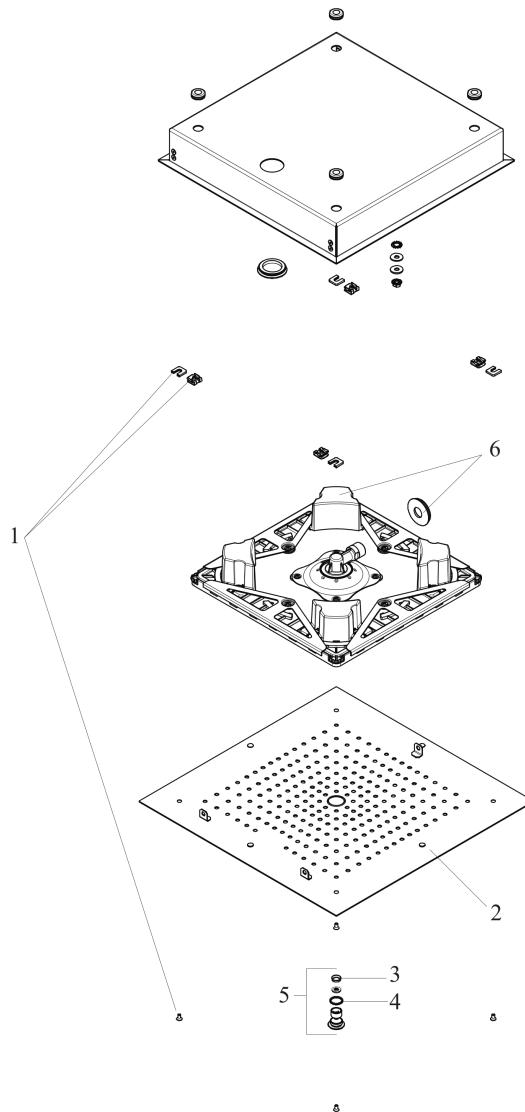

Raindance E
Showerhead 400 Square 1-Jet Trim, 1.8 GPM
 Finish: **Chrome** Part no. : **26255001**

Description

Features

- showerhead size: 15 3/4" x 15 3/4"
- Spray pattern: Rain
- Maximum flow rate: 1.8 GPM
- spray disc surface: fully finished matching spray face
- spray disc removable for cleaning
- Connection type: rough
- Not included: rough

Item details

List Price \$ 902.00

Technology

Compliance / Sustainability

Product image

Scale drawing

Raindance E
Showerhead 400 Square 1-Jet Trim, 1.8 GPM
 Finish: **Chrome** Part no. : **26255001**

Exploded drawing

Year of production: >03/18

Raindance E
Showerhead 400 Square 1-Jet Trim, 1.8 GPM
 Finish: **Chrome** Part no. : **26255001**

Spare parts list

Year of production: >03/18

Pos.	Description	Part no.	Price	PU
1	mounting set	92804000	-	1
2	spray body	93239000	-	1
3	filter	93128000	-	1
4	O-ring 15x2	98163000	-	1
5	air jet (Eco)	94604001	-	1
6	-	94804001	-	1