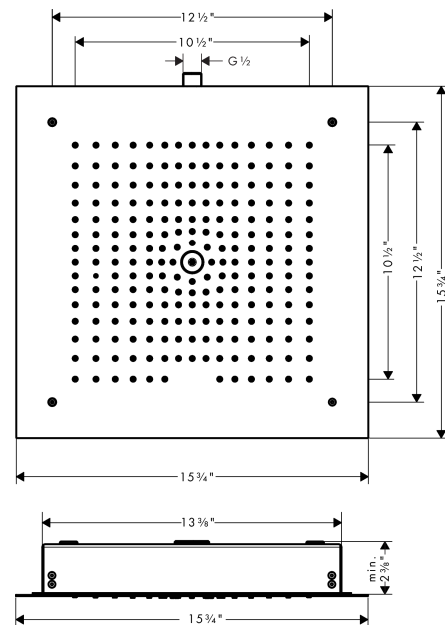

Raindance E
Showerhead 400 Square 1-Jet Trim, 1.8 GPM
 Finish: **Chrome** Part no. : **26255001**

Description

Features

- showerhead size: 15 3/4" x 15 3/4"
- Spray pattern: Rain
- Maximum flow rate: 1.8 GPM
- spray disc surface: fully finished matching spray face
- spray disc removable for cleaning
- Connection type: rough
- Not included: rough

Item details

List Price \$ 902.00

Technology

Compliance / Sustainability

Product image

Scale drawing

Raindance E
Showerhead 400 Square 1-Jet Trim, 1.8 GPM
 Finish: **Chrome** Part no. : **26255001**

Exploded drawing

Year of production: >03/18

Raindance E
Showerhead 400 Square 1-Jet Trim, 1.8 GPM
 Finish: **Chrome** Part no. : **26255001**

Spare parts list

Year of production: >03/18

Pos.	Description	Part no.	Price	PU
1	mounting set	92804000	-	1
2	spray body	93239000	-	1
3	filter	93128000	-	1
4	O-ring 15x2	98163000	-	1
5	air jet (Eco)	94604001	-	1
6	-	94804001	-	1