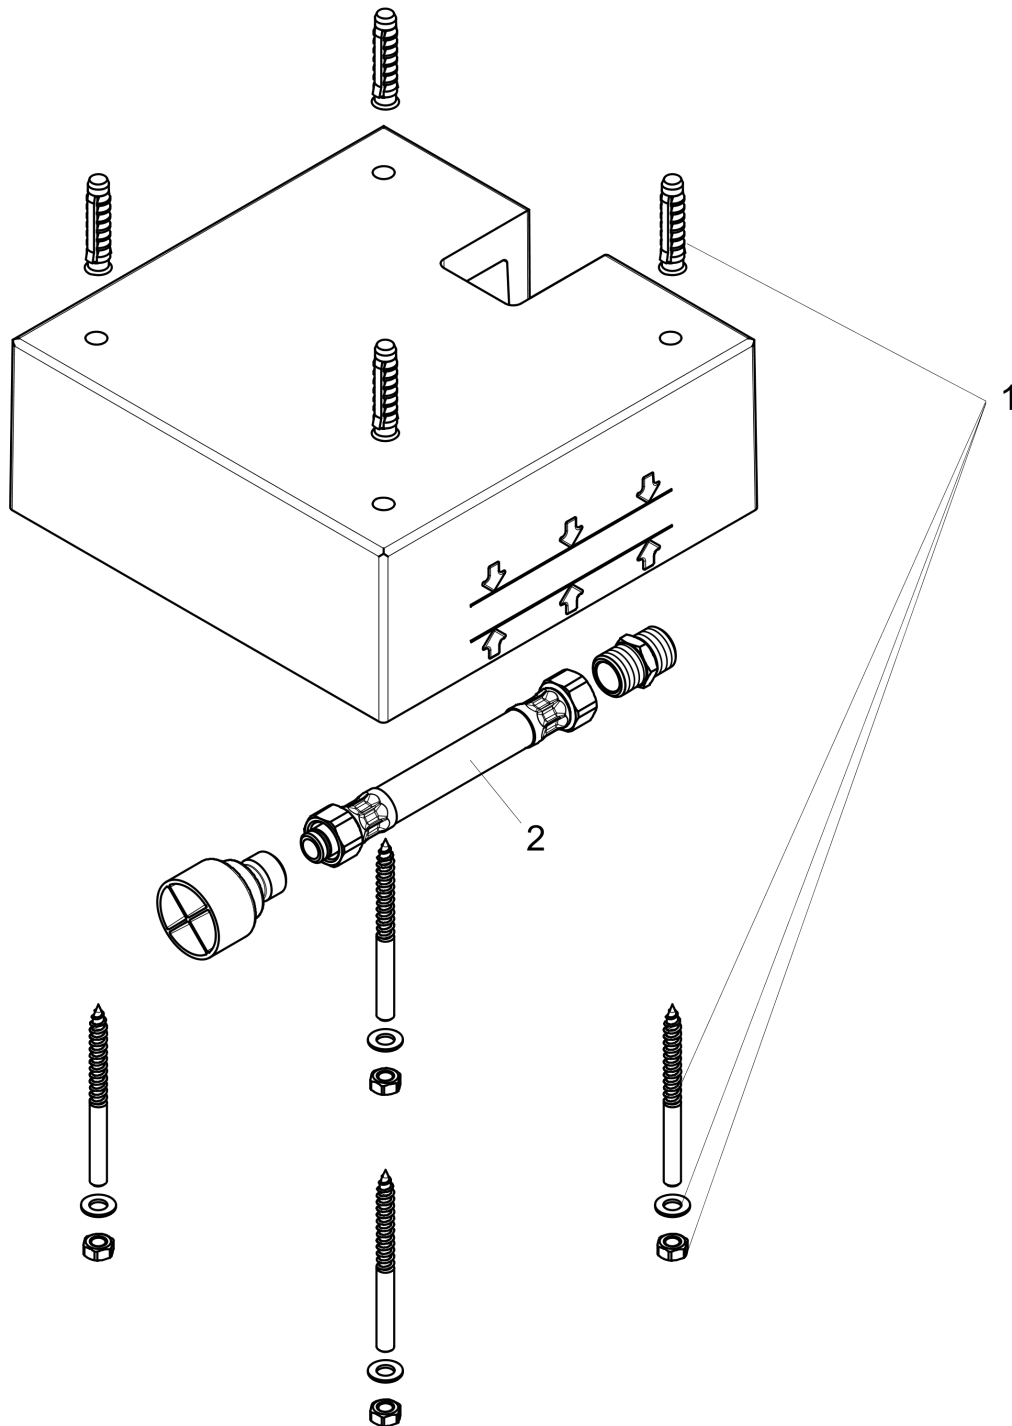

Raindance E
Rough, Showerhead 400 Square 1-Jet
 Finish: Part no. : **26254181**

Description

Features

- Connection thread: 1/2" NPT

Item details

List Price \$ 135.00

Compliance / Sustainability

Product image

Scale drawing

Raindance E
Rough, Showerhead 400 Square 1-Jet
 Finish: Part no. : 26254181

Exploded drawing

Year of production: >03/18

Raindance E
Rough, Showerhead 400 Square 1-Jet
 Finish: Part no. : **26254181**

Spare parts list

Year of production: >**03/18**

Pos.	Description	Part no.	Price	PU
1	mounting kit	97722000	-	1
2	connection hose 600 mm G½ x G½	25928000	-	1