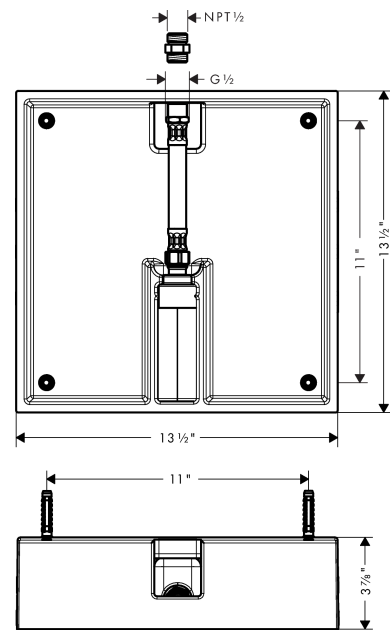

Raindance E
Rough, Showerhead 400 Square 1-Jet
 Finish: Part no. : **26254181**

Description

Features

- Connection thread: 1/2" NPT

Item details

List Price \$ 135.00

Compliance / Sustainability

Product image

Scale drawing

Raindance E
Rough, Showerhead 400 Square 1-Jet
 Finish: Part no. : 26254181

Exploded drawing

Year of production: >03/18

Raindance E
Rough, Showerhead 400 Square 1-Jet
 Finish: Part no. : **26254181**

Spare parts list

Year of production: >**03/18**

Pos.	Description	Part no.	Price	PU
1	mounting kit	97722000	-	1
2	connection hose 600 mm G½ x G½	25928000	-	1