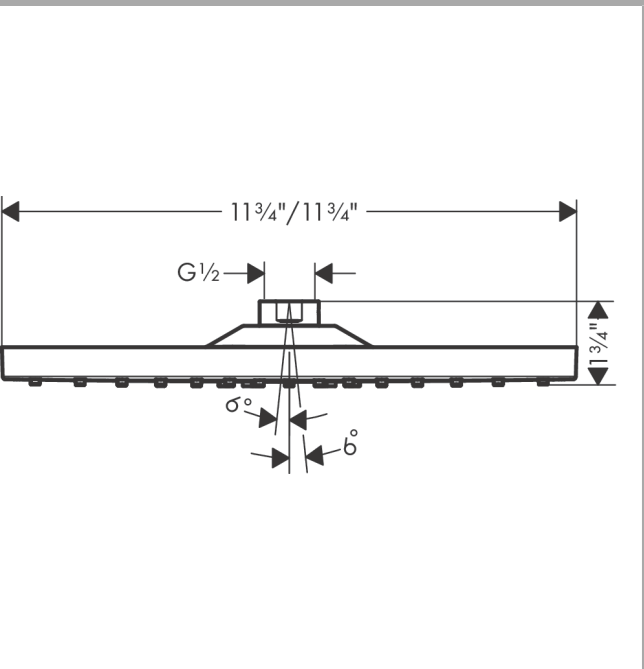

**Raindance E**  
**Showerhead 300 1-Jet, 1.8 GPM**  
 Finish: **Chrome** Part no. : **26240001**

**Description**

**Features**

- showerhead size: 11 7/8" x 11 7/8"
- Spray pattern: Rain
- Maximum flow rate: 1.8 GPM
- spray disc surface: fully finished matching spray face

**Item details**

List Price \$ 740.00

**Technology**

**Compliance / Sustainability**

**Product image**

**Scale drawing**

**Raindance E**  
**Showerhead 300 1-Jet, 1.8 GPM**  
Finish: **Chrome** Part no. : **26240001**

Exploded drawing

Year of production: >07/18

**Raindance E**  
**Showerhead 300 1-Jet, 1.8 GPM**  
 Finish: **Chrome** Part no. : **26240001**

**Spare parts list**

Year of production: >07/18

Pos.	Description	Part no.	Price	PU
1	seal	98058000	-	1
2	filter	93128000	-	1
3	O-ring 15x2	98163000	-	1
a	air jet (Eco)	94604001	-	1