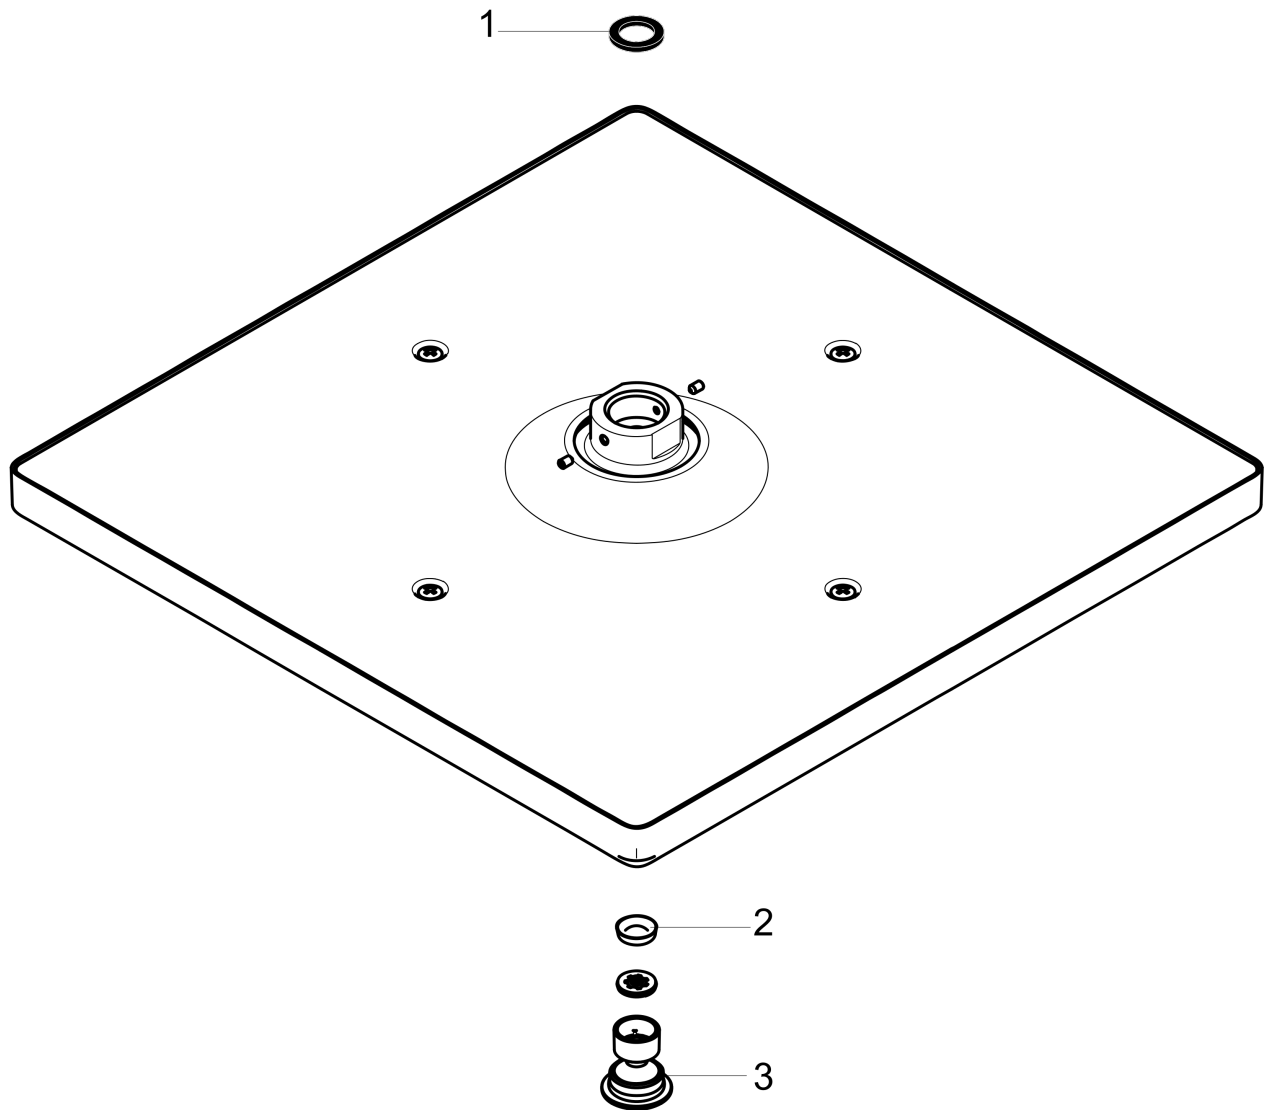

**Raindance E**  
**Showerhead 300 1-Jet, 1.8 GPM**  
 Finish: **Chrome** Part no. : **26240001**

**Description**

**Features**

- showerhead size: 11 7/8" x 11 7/8"
- Spray pattern: Rain
- Maximum flow rate: 1.8 GPM
- spray disc surface: fully finished matching spray face

**Item details**

List Price \$ 740.00

**Technology**

**Compliance / Sustainability**

**Product image**

**Scale drawing**

**Raindance E**  
**Showerhead 300 1-Jet, 1.8 GPM**  
Finish: **Chrome** Part no. : **26240001**

Exploded drawing

Year of production: >07/18

**Raindance E**  
**Showerhead 300 1-Jet, 1.8 GPM**  
 Finish: **Chrome** Part no. : **26240001**

**Spare parts list**

Year of production: >07/18

Pos.	Description	Part no.	Price	PU
1	seal	98058000	-	1
2	filter	93128000	-	1
3	O-ring 15x2	98163000	-	1
a	air jet (Eco)	94604001	-	1