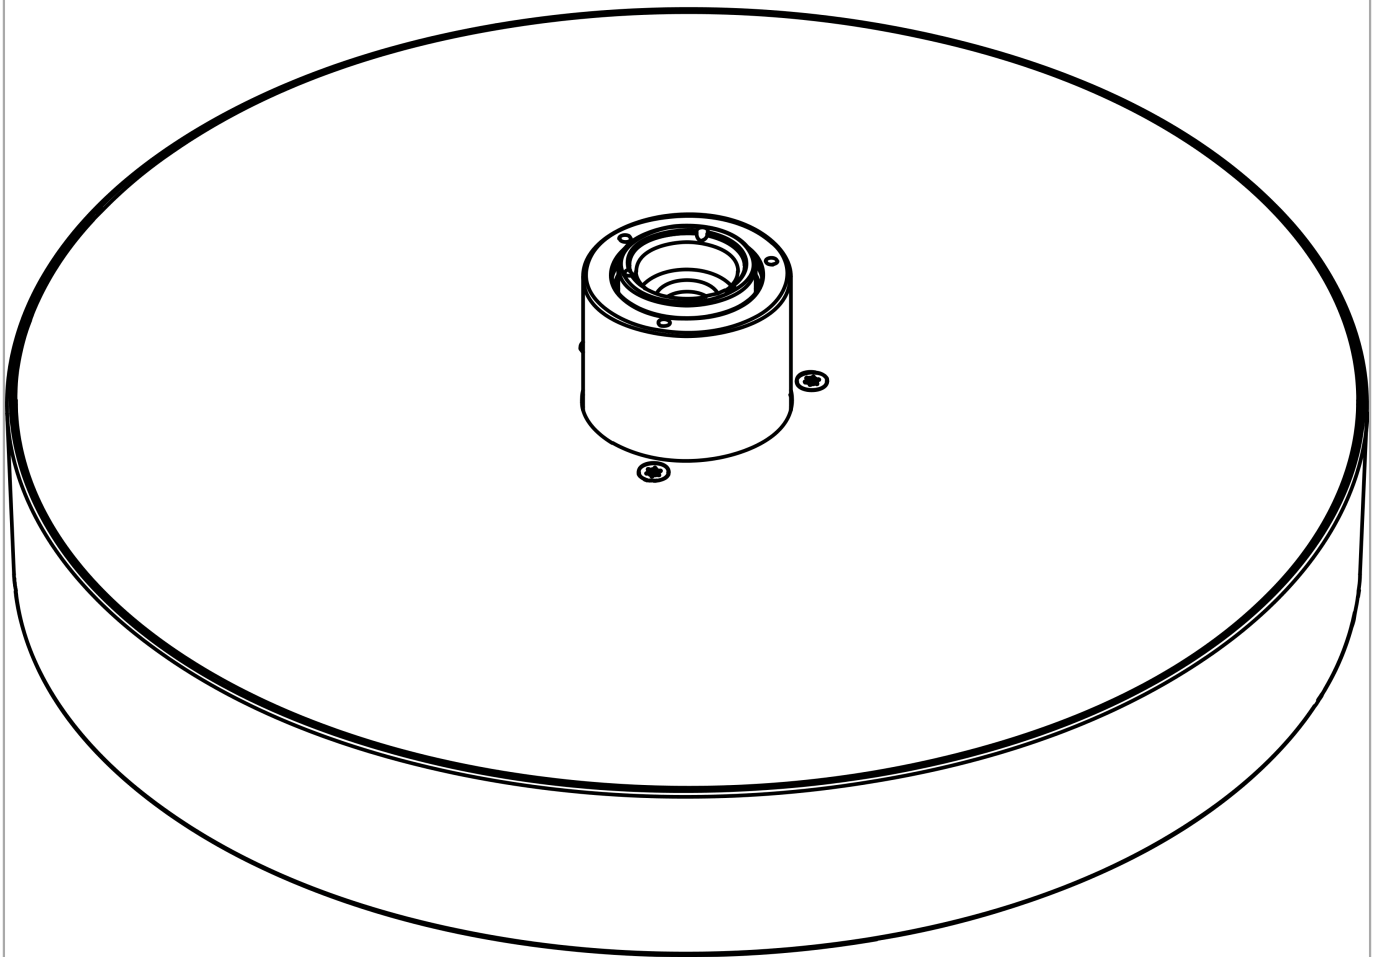

**Rainfinity**  
**Showerhead 250 1-Jet, 2.5 GPM**  
 Finish: **Chrome** Part no. : **26228001**

**Description**

**Features**

- showerhead size: 9 7/8"
- Spray pattern: PowderRain
- Maximum flow rate: 2.5 GPM
- spray disc surface: graphite
- Showerhead removable for cleaning

**Item details**

List Price \$ 1,375.00

**Technology**

**Design awards**

**Compliance / Sustainability**

**Product image**

**Scale drawing**

Rainfinity  
Showerhead 250 1-Jet, 2.5 GPM  
Finish: Chrome Part no. : 26228001

Exploded drawing

Year of production: >04/20

**Rainfinity**  
**Showerhead 250 1-Jet, 2.5 GPM**  
 Finish: **Chrome** Part no. : **26228001**

**Spare parts list**

Year of production: >04/20

Pos.	Description	Part no.	Price	PU
1	filter packing	94246000	-	1