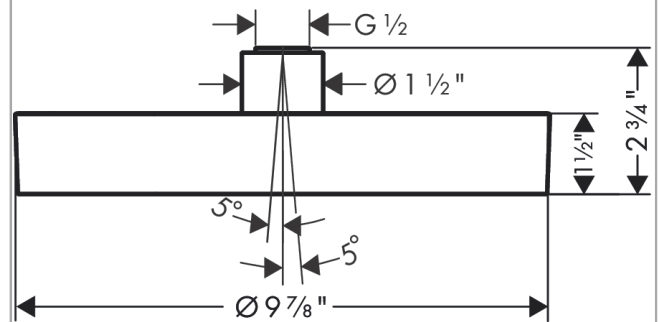

**Rainfinity**  
**Showerhead 250 1-Jet, 2.5 GPM**  
 Finish: **Chrome** Part no. : **26228001**

**Description**

**Features**

- showerhead size: 9 7/8"
- Spray pattern: PowderRain
- Maximum flow rate: 2.5 GPM
- spray disc surface: graphite
- Showerhead removable for cleaning

**Item details**

List Price \$ 1,375.00

**Technology**

**Design awards**

**Compliance / Sustainability**

**Product image**

**Scale drawing**

Rainfinity  
Showerhead 250 1-Jet, 2.5 GPM  
Finish: Chrome Part no. : 26228001

Exploded drawing

Year of production: >04/20

**Rainfinity**  
**Showerhead 250 1-Jet, 2.5 GPM**  
 Finish: **Chrome** Part no. : **26228001**

**Spare parts list**

Year of production: >04/20

Pos.	Description	Part no.	Price	PU
1	filter packing	94246000	-	1