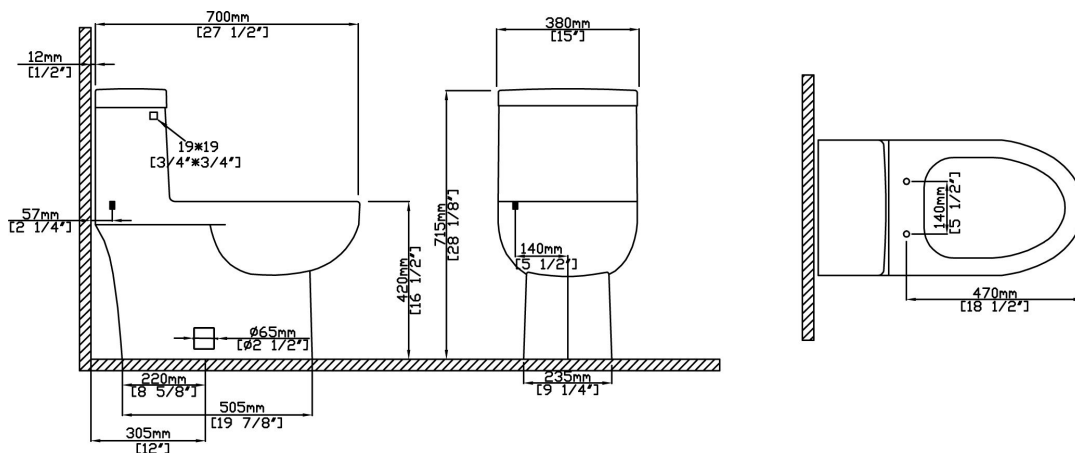

#### Product Features

- Vitreous china one-piece toilet, with skirted trapway
- Chair-height (16-1/2") elongated bowl
- Rimless wash – large twin jets with open rim to facilitate a powerful flush and better hygiene
- MicroGlaze™ anti-microbial, non-staining glaze
- 12" (305 mm) rough-in

#### EcoQUATTRO™ Flushing System

- High-performance, gravity flush
- 1.28 gallons (4.8 liters) per flush – EPA WaterSense, high-efficiency toilet (HET)
- Fully-glazed, 2-1/8" internal trapway
- Over-size 3" flush valve
- Large 9" x 7" water surface area and rimless bowl wash, for an easy maintenance

#### Accessories Included

- Toilet seat and cover, with slow-close hinges
- Solid metal trip lever
- Bolt alcove cover tiles (set of 2)

#### Quality Assurance

- Factory flush-tested
- Limited lifetime product warranty

Dimensional Diagram

**IMPORTANT:** Dimensions are nominal and may vary within the range of tolerance per by NSI Standard A112.19.2. These measurements are subject to change. No responsibility is assumed for use of superseded or voided pages.