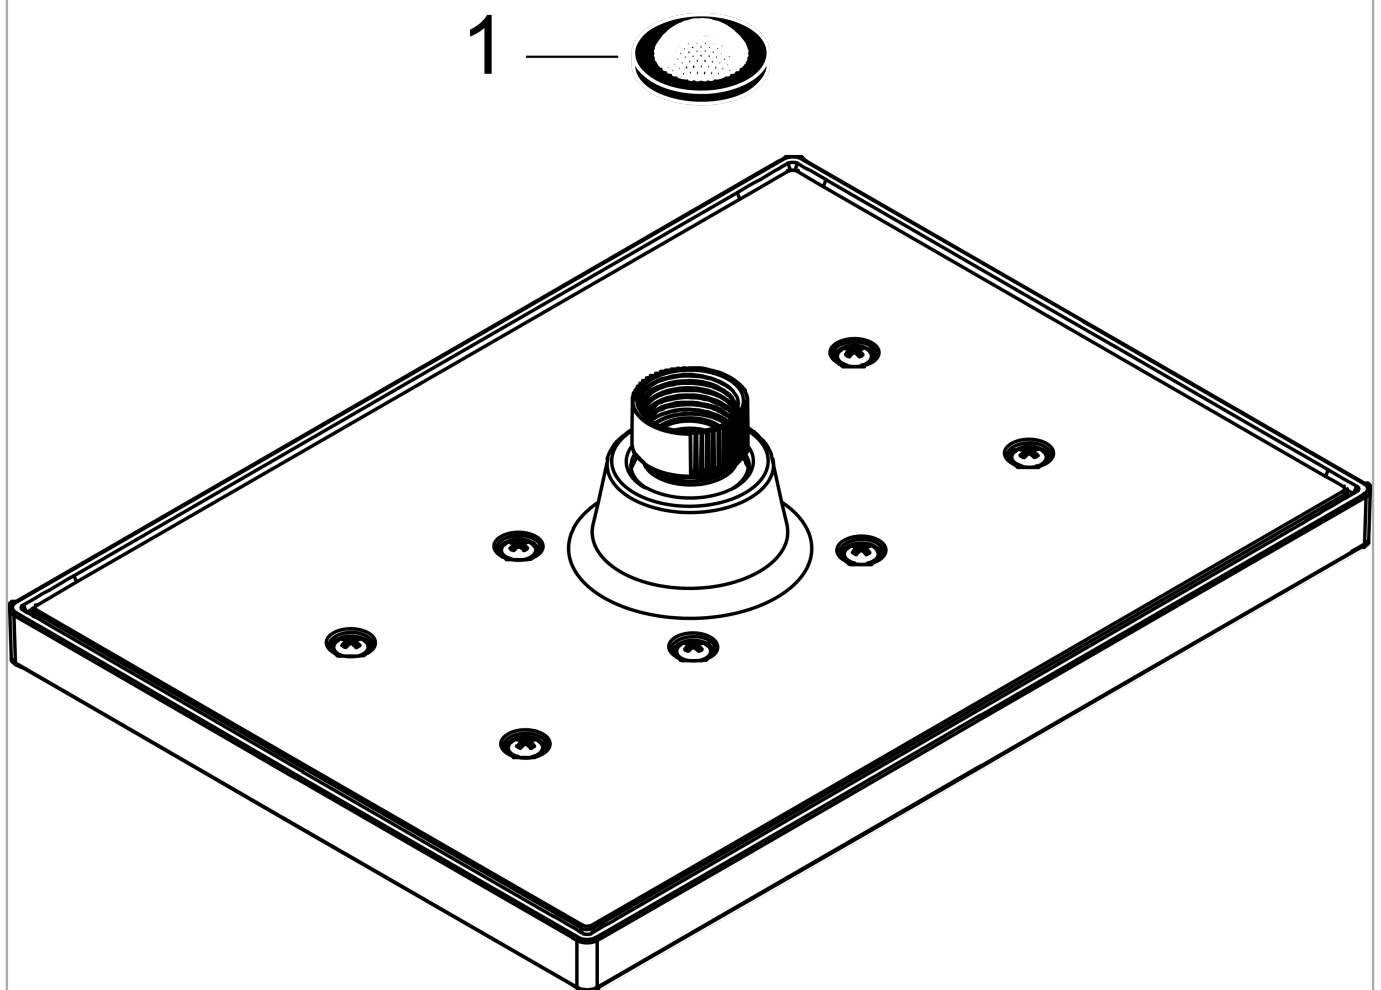

Vernis Shape
Showerhead 230 1-Jet 1.5 GPM
 Finish: **Chrome** Part no. : **26094001**

Description

Features

- showerhead size: 9" x 6 5/8" in
- Spray pattern: Rain
- Maximum flow rate: 1.5 GPM
- 114 spray nozzles

Item details

List Price \$ 140.00

Technology

Compliance / Sustainability

Product image

Scale drawing

Vernis Shape
 Showerhead 230 1-Jet 1.5 GPM
 Finish: Chrome Part no. : 26094001

Exploded drawing

Year of production: >04/21

Vernis Shape
Showerhead 230 1-Jet 1.5 GPM
 Finish: **Chrome** Part no. : **26094001**

Spare parts list

Year of production: >04/21

Pos.	Description	Part no.	Price	PU
1	filter packing	94246000	-	1