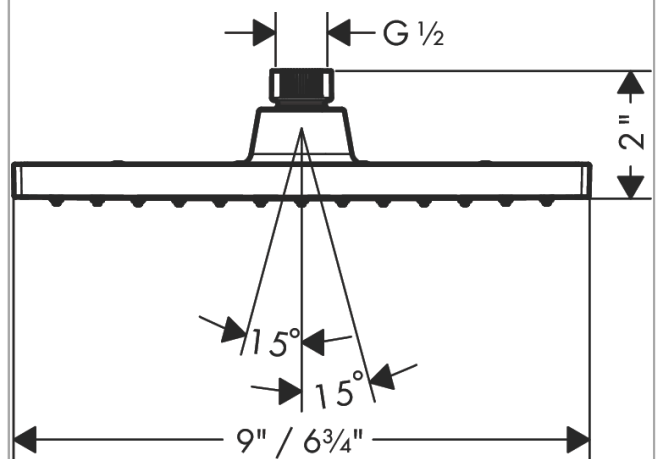

Vernis Shape
Showerhead 230 1-Jet 1.5 GPM
 Finish: **Chrome** Part no. : **26094001**

Description

Features

- showerhead size: 9" x 6 5/8" in
- Spray pattern: Rain
- Maximum flow rate: 1.5 GPM
- 114 spray nozzles

Item details

List Price \$ 140.00

Technology

Compliance / Sustainability

Product image

Scale drawing

Vernis Shape
 Showerhead 230 1-Jet 1.5 GPM
 Finish: Chrome Part no. : 26094001

Exploded drawing

Year of production: >04/21

Vernis Shape
Showerhead 230 1-Jet 1.5 GPM
 Finish: **Chrome** Part no. : **26094001**

Spare parts list

Year of production: >04/21

Pos.	Description	Part no.	Price	PU
1	filter packing	94246000	-	1