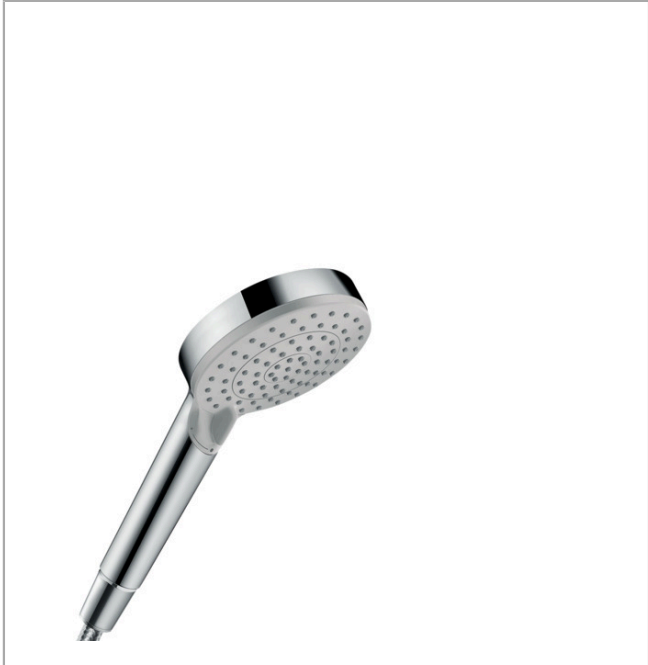

Vernis Blend
Hand shower 100 Vario 1.5 GPM
 Finish: **chrome** Part no. : **26090001**

Description

Features

- Spray modes: Rain, IntenseRain
- Continuous spray mode adjustment
- Spray face finish: easy cleanable plastic spray disc
- Flow: 1.50 gal/min

Item details

List Price \$ 43.00

Technology

Compliance / Sustainability

Product image

Scale drawing