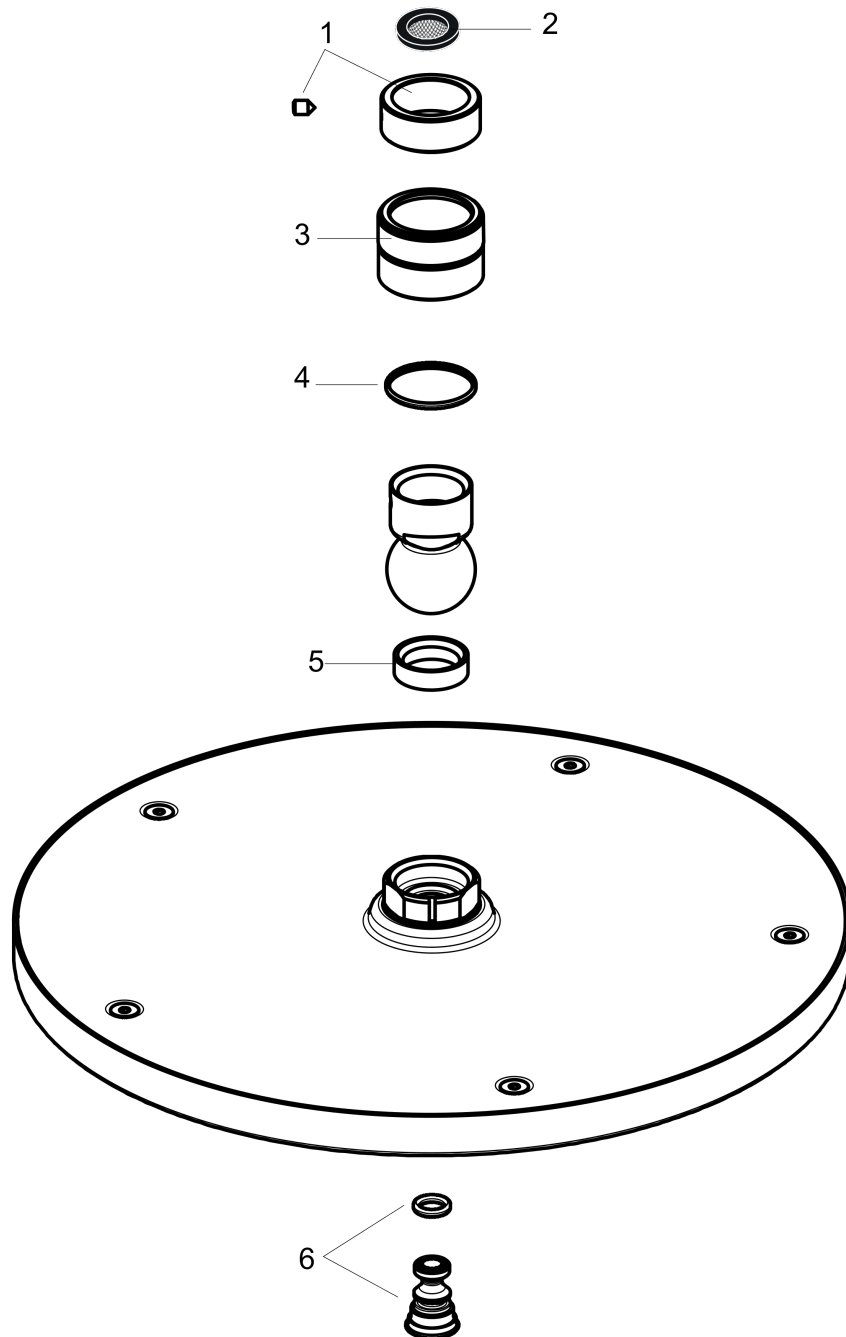

## Product image

## Scale drawing

**AXOR Starck**  
**AXOR Starck 240 1-Jet Showerhead, 1.8 GPM**  
Finishes : **chrome** Part no. : **26071001**

## Exploded drawing

Year of production: >01/18

**AXOR Starck**  
**AXOR Starck 240 1-Jet Showerhead, 1.8 GPM**  
 Finishes : **chrome**    Part no. : **26071001**

## Spare parts list

Year of production: >01/18

Pos.	Description	Part no.	Price	PU
1	lock washer	98942000	-	1
2	filter packing	94246000	-	1
3	nut	97958000	-	1
4	lever collar	97536000	-	1
5	seal	97606000	-	1
6	air jet (Eco)	95795000	-	1