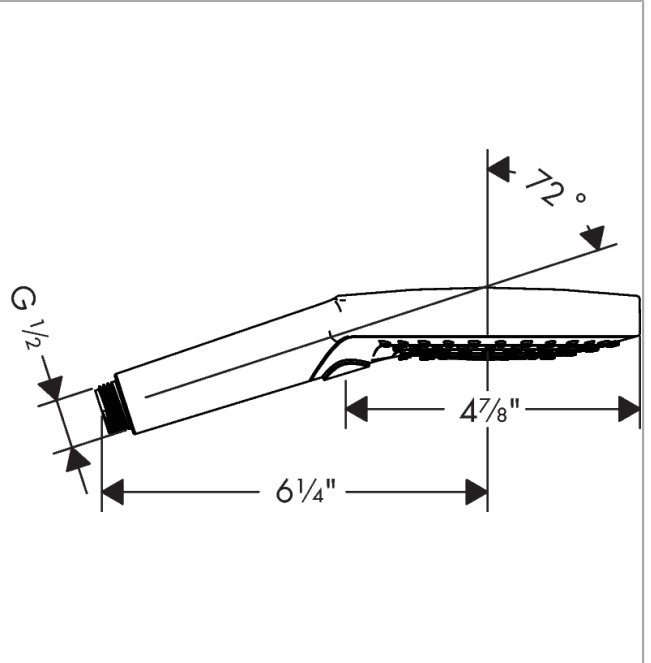

**Raindance Select S**  
**Handshower 120 3-Jet PowderRain, 2.5 GPM**  
 Finish: **chrome** Part no. : **26037001**

**Description**

**Features**

- Spray modes: PowderRain, Rain, Whirl
- Select button for comfortable alternation of spray modes
- Spray face finish: easy cleanable plastic spray disc
- Flow: 2.5 GPM (9.5 L/Min)
- EPD Hand Showers

**Item details**

List Price \$ 197.00

**Technology**

**Compliance / Sustainability**

**Product image**

**Scale drawing**

**Raindance Select S**  
**Handshower 120 3-Jet PowderRain, 2.5 GPM**  
 Finish: **chrome** Part no. : **26037001**

Exploded drawing

Year of production: >08/18

**Raindance Select S**  
**Handshower 120 3-Jet PowderRain, 2.5 GPM**  
 Finish: **chrome** Part no. : **26037001**

**Spare parts list**

Year of production: >08/18