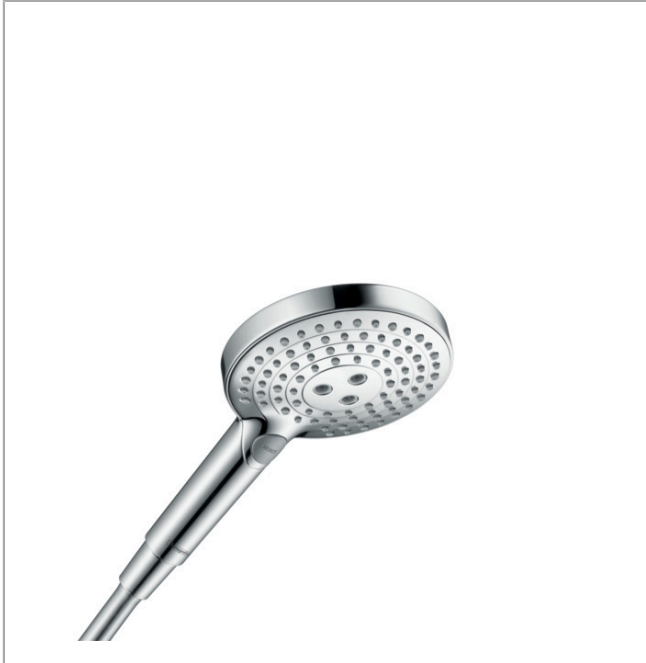

**Raindance Select S**  
**Handshower 120 3-Jet PowderRain, 2.5 GPM**  
 Finish: **chrome** Part no. : **26037001**

**Description**

**Features**

- Spray modes: PowderRain, Rain, Whirl
- Select button for comfortable alternation of spray modes
- Spray face finish: easy cleanable plastic spray disc
- Flow: 2.5 GPM (9.5 L/Min)
- EPD Hand Showers

**Item details**

List Price \$ 197.00

**Technology**

**Compliance / Sustainability**

**Product image**

**Scale drawing**

**Raindance Select S**  
**Handshower 120 3-Jet PowderRain, 2.5 GPM**  
 Finish: **chrome** Part no. : **26037001**

Exploded drawing

Year of production: >08/18

**Raindance Select S**  
**Handshower 120 3-Jet PowderRain, 2.5 GPM**  
 Finish: **chrome** Part no. : **26037001**

**Spare parts list**

Year of production: >08/18