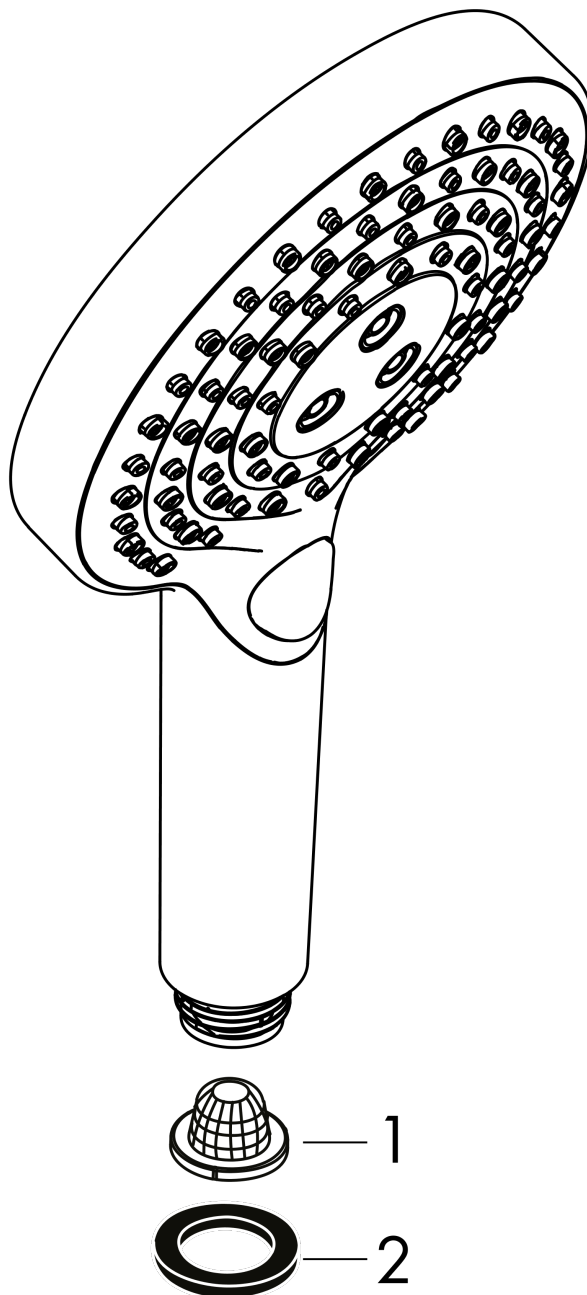

**Raindance Select S**  
**Handshower 120 3-Jet PowderRain, 2.5 GPM**  
 Finish: **chrome** Part no. : **26037001**

**Description**

**Features**

- Spray modes: PowderRain, Rain, Whirl
- Select button for comfortable alternation of spray modes
- Spray face finish: easy cleanable plastic spray disc
- Flow: 2.5 GPM (9.5 L/Min)
- EPD Hand Showers

**Item details**

List Price \$ 197.00

**Technology**

**Compliance / Sustainability**

**Product image**

**Scale drawing**

**Raindance Select S**  
**Handshower 120 3-Jet PowderRain, 2.5 GPM**  
 Finish: **chrome** Part no. : **26037001**

Exploded drawing

Year of production: >08/18

**Raindance Select S**  
**Handshower 120 3-Jet PowderRain, 2.5 GPM**  
 Finish: **chrome** Part no. : **26037001**

**Spare parts list**

Year of production: >08/18

<b>Pos.</b>	<b>Description</b>	<b>Part no.</b>	<b>Price</b>	<b>PU</b>
1	seal	98058000	-	1
2	filter	92672000	-	1