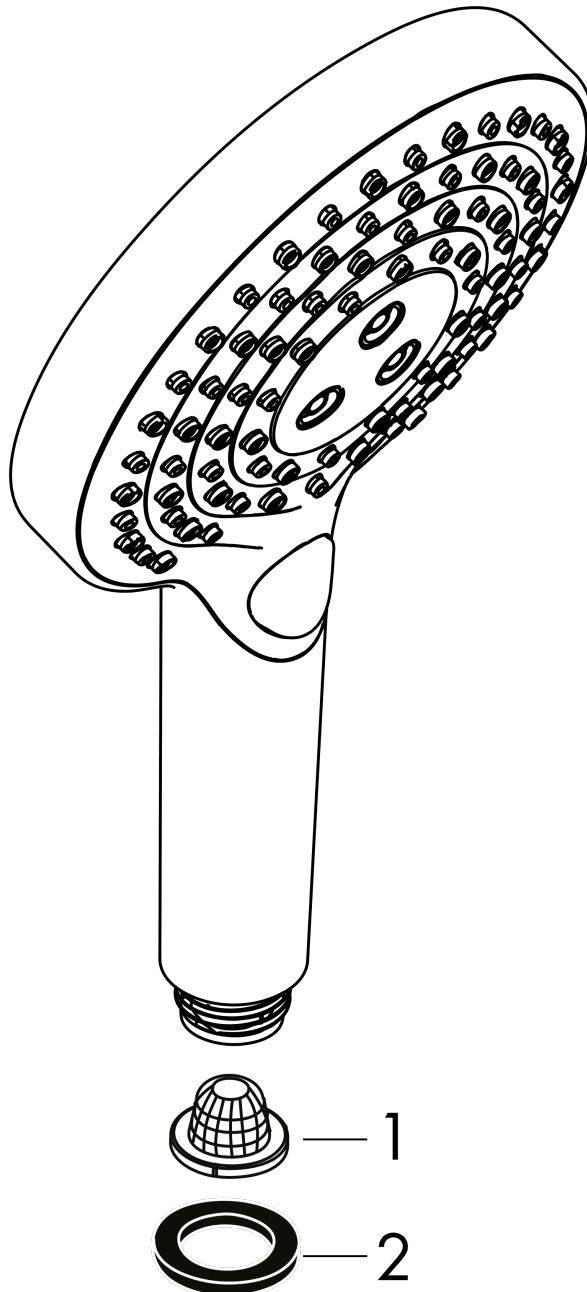

Raindance Select S
Handshower 120 3-Jet PowderRain, 1.75 GPM
 Finish: **chrome** Part no. : **26036001**

Description

Features

- Spray modes: PowderRain, Rain, Whirl
- Select button for comfortable alternation of spray modes
- Spray face finish: easy cleanable plastic spray disc
- Flow: 1.75 GPM (6.6 L/Min)
- EPD Hand Showers

Item details

List Price \$ 197.00

Technology

Compliance / Sustainability

Product image

Scale drawing

Raindance Select S
Handshower 120 3-Jet PowderRain, 1.75 GPM
Finish: **chrome** Part no. : **26036001**

Exploded drawing

Year of production: >08/18

Raindance Select S
Handshower 120 3-Jet PowderRain, 1.75 GPM
 Finish: **chrome** Part no. : **26036001**

Spare parts list

Year of production: >08/18

Pos.	Description	Part no.	Price	PU
1	filter	92672000	-	1
2	seal	98058000	-	1