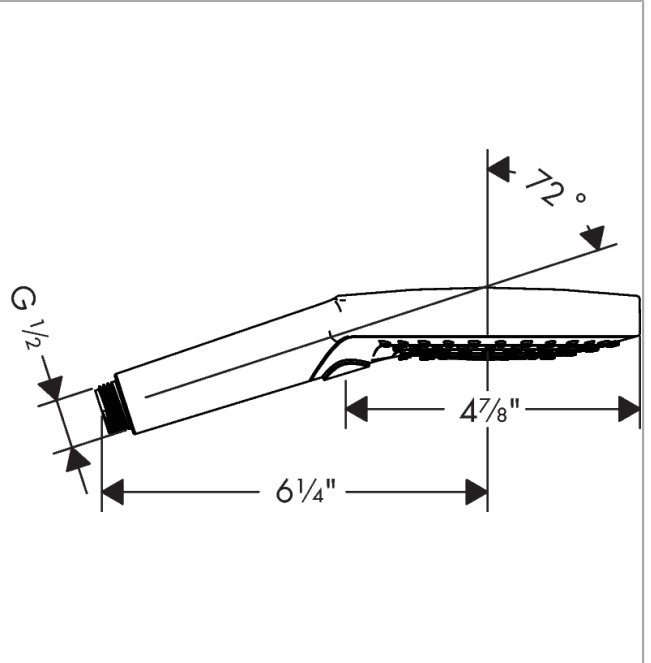

Raindance Select S
Handshower 120 3-Jet PowderRain, 1.75 GPM
 Finish: **chrome** Part no. : **26036001**

Description

Features

- Spray modes: PowderRain, Rain, Whirl
- Select button for comfortable alternation of spray modes
- Spray face finish: easy cleanable plastic spray disc
- Flow: 1.75 GPM (6.6 L/Min)
- EPD Hand Showers

Item details

List Price \$ 197.00

Technology

Compliance / Sustainability

Product image

Scale drawing

Raindance Select S
Handshower 120 3-Jet PowderRain, 1.75 GPM
Finish: **chrome** Part no. : **26036001**

Exploded drawing

Year of production: >08/18

Raindance Select S
Handshower 120 3-Jet PowderRain, 1.75 GPM
 Finish: **chrome** Part no. : **26036001**

Spare parts list

Year of production: >08/18

Pos.	Description	Part no.	Price	PU
1	filter	92672000	-	1
2	seal	98058000	-	1