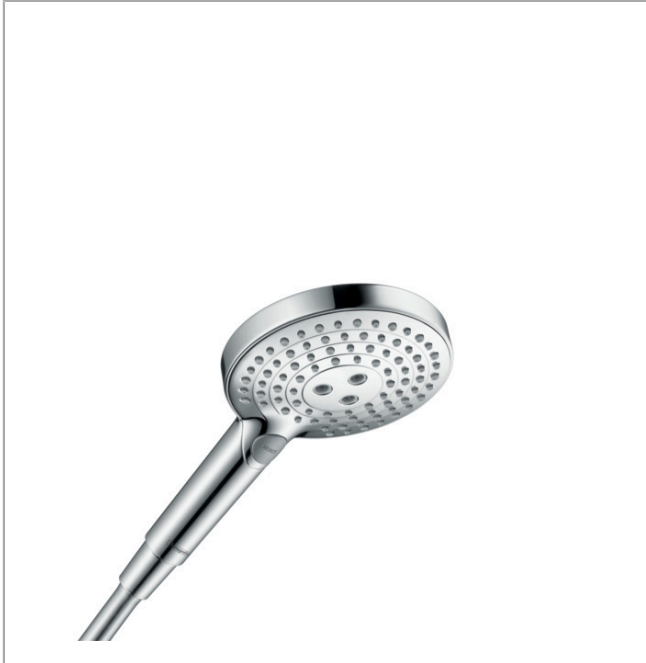

Raindance Select S
Handshower 120 3-Jet PowderRain, 1.75 GPM
 Finish: **chrome** Part no. : **26036001**

Description

Features

- Spray modes: PowderRain, Rain, Whirl
- Select button for comfortable alternation of spray modes
- Spray face finish: easy cleanable plastic spray disc
- Flow: 1.75 GPM (6.6 L/Min)
- EPD Hand Showers

Item details

List Price \$ 197.00

Technology

Compliance / Sustainability

Product image

Scale drawing

Raindance Select S
Handshower 120 3-Jet PowderRain, 1.75 GPM
Finish: **chrome** Part no. : **26036001**

Exploded drawing

Year of production: >08/18

Raindance Select S
Handshower 120 3-Jet PowderRain, 1.75 GPM
 Finish: **chrome** Part no. : **26036001**

Spare parts list

Year of production: >08/18

Pos.	Description	Part no.	Price	PU
1	filter	92672000	-	1
2	seal	98058000	-	1