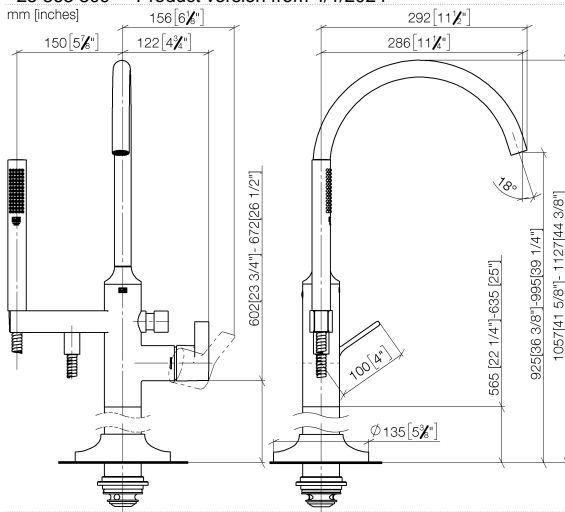

**VAIA Single-lever bath mixer with stand pipe for free-standing assembly with hand shower set - Brushed Champagne (22kt Gold)**

VAIA

25 863 809 Product version from 4/1/2024

- spout: circular, air-enriched flow
- max. flow 24.6 l/min at 3 bar flow pressure
- Hand shower: COMPACT RAIN, max. flow rate 6.8 l/min (at 3 bar)
- bar-type hand shower with anti-scale system
- 286mm projection
- pivotable spout 360°
- automatic bath/shower diverter
- total height 1057 - 1127 mm
- wall bracket
- stand pipe height 565 - 635 mm
- height up to aerator 925 – 995 mm
- slide-on rosettes Ø 135 mm
- metal shower hose 1250mm with integrated anti-twist protection
- WRAS

**Required miscellaneous**

- Concealed floor mounting -** 35 949 970-90
- min. recess depth 80 mm 0010
  - max. recess depth 150 mm

**VAIA Single-lever bath mixer with stand pipe for free-standing assembly with hand shower set - Brushed Champagne (22kt Gold)**

VAIA

25 863 809 Product version from 4/1/2024

**Flow rate chart**

**Codes & Standards**

ASME A112.18.1	California Energy Commission (CEC)	cUPC	EN 1717
Scottish Water Byelaws	UK Water Supply Regulations		

VAIA Single-lever bath mixer with stand pipe for free-standing assembly with hand shower set - Brushed Champagne (22kt Gold)