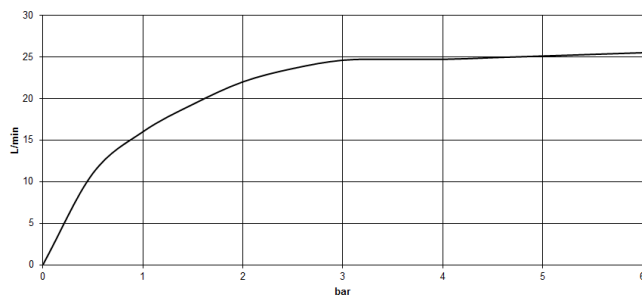

VAIA

25 863 809 Product version from 4/1/2024

**Flow rate chart**

**Codes & Standards**

ASME A112.18.1	California Energy Commission (CEC)	cUPC	EN 1717
Scottish Water Byelaws	UK Water Supply Regulations		

VAIA Single-lever bath mixer with stand pipe for free-standing assembly with hand shower set - Brushed Champagne (22kt Gold)