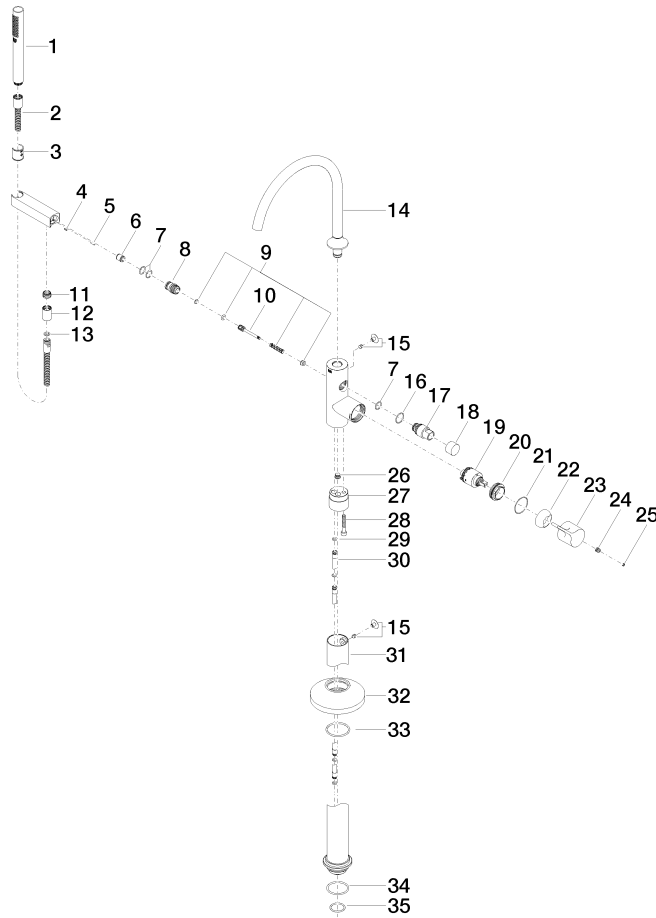

VAIA Single-lever bath mixer with stand pipe for free-standing assembly with hand shower set - Brushed Champagne (22kt Gold)

VAIA

25 863 809 Product version from 4/1/2024

VAIA Single-lever bath mixer with stand pipe for free-standing assembly with hand shower set - Brushed Champagne (22kt Gold)

VAIA

25 863 809 Product version from 4/1/2024

Spare parts list

No.	Item Number	Name	Quantity used	Delivery time
5	09 31 11 040 90	Straight pin Ø 6 x12 mm -	1.00	2
22	09 28 30 036-46	Cover Ø 46 x 18 mm - Brushed Champagne (22kt Gold)	1.00	30
2	90 30 02 072 00-46	Metal shower hose 1/2" x 3/8" x 1250 mm - Brushed Champagne (22kt Gold)	1.00	30
7	90 14 10 010 00 90	O-Ring EPDM 70 17,0 x 2,0 mm -	3.00	2
13	90 14 20 026 00 90	Washer 14 x 8 x 2 mm Centellen WS 3820 -	1.00	2
28	09 30 30 111 90	Mounting Cylinder head screw with hexagon socket M8 x 50 mm -	1.00	2
30	04 28 22 025 00 90	Supply pipe Ø 12 x 70 mm -	2.00	2
21	09 14 10 037 90	O-Ring 42,0 x 1,5 . mm -	1.00	2
23	09 20 80 022-46	Handle Lever 50 x 45 x 126 mm - Brushed Champagne (22kt Gold)	1.00	30
15	04 31 20 036 00 90	Plug for bath deck mounting Cover with threaded pin -	2.00	2
11	09 24 03 069 90	Nipple Ø 20 x11,5 mm -	1.00	2
3	09 18 40 118 90	Sleeve Ø 27,5 x 30 mm -	1.00	2
24	90 31 11 030 00 90	Mounting Threaded pin with hexagon socket with cup point M5 x 5 mm -	1.00	2
35	09 14 10 018 90	O-Ring EPDM 70 32,0 x 3,0 mm -	1.00	2
9	90 16 02 023 00 90	Diverter Repair kit, bath deck mounting 15 x 50 x 15 mm -	1.00	2
8	09 24 03 153 20-46	nipple	1.00	-
Spare part can no longer be ordered, please order the replacement item				
25	90 31 20 087 00-46	Cover Ø 7 x 2,1 mm - Brushed Champagne (22kt Gold)	1.00	30
26	04 31 20 039 11 90	Plug with O-ring M12 x 1 -	1.00	2
10	09 31 09 102 20-46	pull-rod	1.00	-
Spare part can no longer be ordered, please order the replacement item				
17	09 21 34 081 20-46	Diverter Ø 30 x 56 mm - Brushed Champagne (22kt Gold)	1.00	30
6	90 23 01 141 00 90	Back-flow preventer -	1.00	2
19	90 15 05 039 00 90	Cartridge blue Ø 40 x 75 mm -	1.00	2
31	04 28 22 030 00-46	Pipe Ø 71,5 x 697,5 mm - Brushed Champagne (22kt Gold)	1.00	30
33	90 14 10 129 00 90	O-Ring 52 x 3,5 mm -	1.00	2
20	09 24 04 298 90	Mounting Ø 42 x 17 mm -	1.00	-
Spare part can no longer be ordered, please order the replacement item				
34	09 14 10 084 90	O-Ring EPDM 70 48 x 3,5 mm -	1.00	2
32	09 27 80 022-46	Rosette Ø 135 x 40 mm - Brushed Champagne (22kt Gold)	1.00	30
18	09 20 88 002-46	Pull button Ø 30 x 20 mm - Brushed Champagne (22kt Gold)	1.00	30
29	09 14 10 139 90	O-Ring EPDM 70 9,0 x 2,0 mm -	2.00	2
4	09 31 11 058 90	Mounting Threaded pin with hexagon socket with cup point M5 x 8 mm -	1.00	2
12	90 21 02 069 00-46	Cover/sleeve M20 x 1 - Brushed Champagne (22kt Gold)	1.00	30
16	09 14 10 112 90	O-Ring 24,0 x 2,0 mm -	1.00	2
27	09 24 03 152 20-46	adaptor	1.00	-
Spare part can no longer be ordered, please order the replacement item				
14	90 28 22 327 00-46	Spout for bath deck mounting free-standing 304 mm, 25,2 l/min. - Brushed Champagne (22kt Gold)	1.00	30
1	90 12 11 140 41-46	Bar-type hand shower 6,8 l/min - Brushed Champagne (22kt Gold)	1.00	30