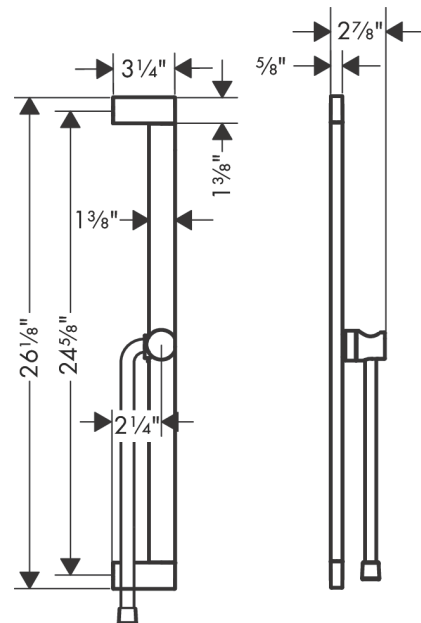

Unica

Wallbar, 24"

Finish: **chrome** Part no. : **24404000**

Description

Features

- Consists of: Wallbar, Slider, Handshower hose
- Swivelling shower bar
- Stand pipe: 26.1"
- Profile stand pipe: cubic
- Drilling distance: 24.68 "
- Angle-adjustable holder pivots left and right, slides easily and locks in place

Item details

List Price \$ 330.00

Design awards

Compliance / Sustainability

Product image

Scale drawing

Unica
 Wallbar, 24"
 Finish: chrome Part no. : 24404000

Exploded drawing

Year of production: >04/23

Unica
Wallbar, 24"
 Finish: **chrome** Part no. : **24404000**

Spare parts list

Year of production: >04/23

Pos.	Description	Part no.	Price	PU
1	cover	94729000	-	1
2	mounting set	94726000	-	1
3	tile-matching-disk 7 mm	94728000	-	1
4	support, assy	94727000	-	1
5	shower hose Isiflex'B 1,60 m	28276000	-	1