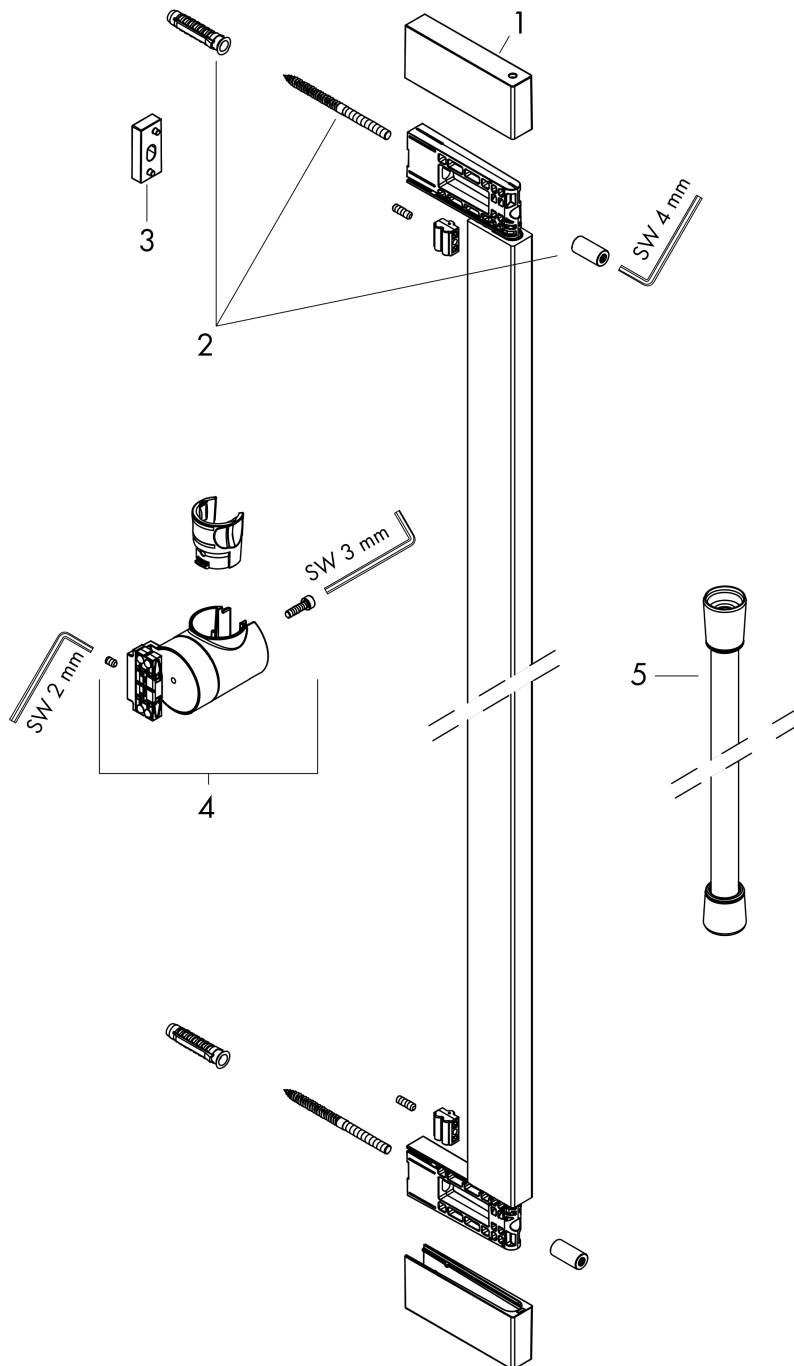

Unica

Wallbar, 24"

Finish: **chrome** Part no. : **24404000**

Description

Features

- Consists of: Wallbar, Slider, Handshower hose
- Swivelling shower bar
- Stand pipe: 26.1"
- Profile stand pipe: cubic
- Drilling distance: 24.68 "
- Angle-adjustable holder pivots left and right, slides easily and locks in place

Item details

List Price \$ 330.00

Design awards

Compliance / Sustainability

Product image

Scale drawing

Unica
 Wallbar, 24"
 Finish: chrome Part no. : 24404000

Exploded drawing

Year of production: >04/23

Unica
Wallbar, 24"
 Finish: **chrome** Part no. : **24404000**

Spare parts list

Year of production: >04/23

Pos.	Description	Part no.	Price	PU
1	cover	94729000	-	1
2	mounting set	94726000	-	1
3	tile-matching-disk 7 mm	94728000	-	1
4	support, assy	94727000	-	1
5	shower hose Isiflex'B 1,60 m	28276000	-	1