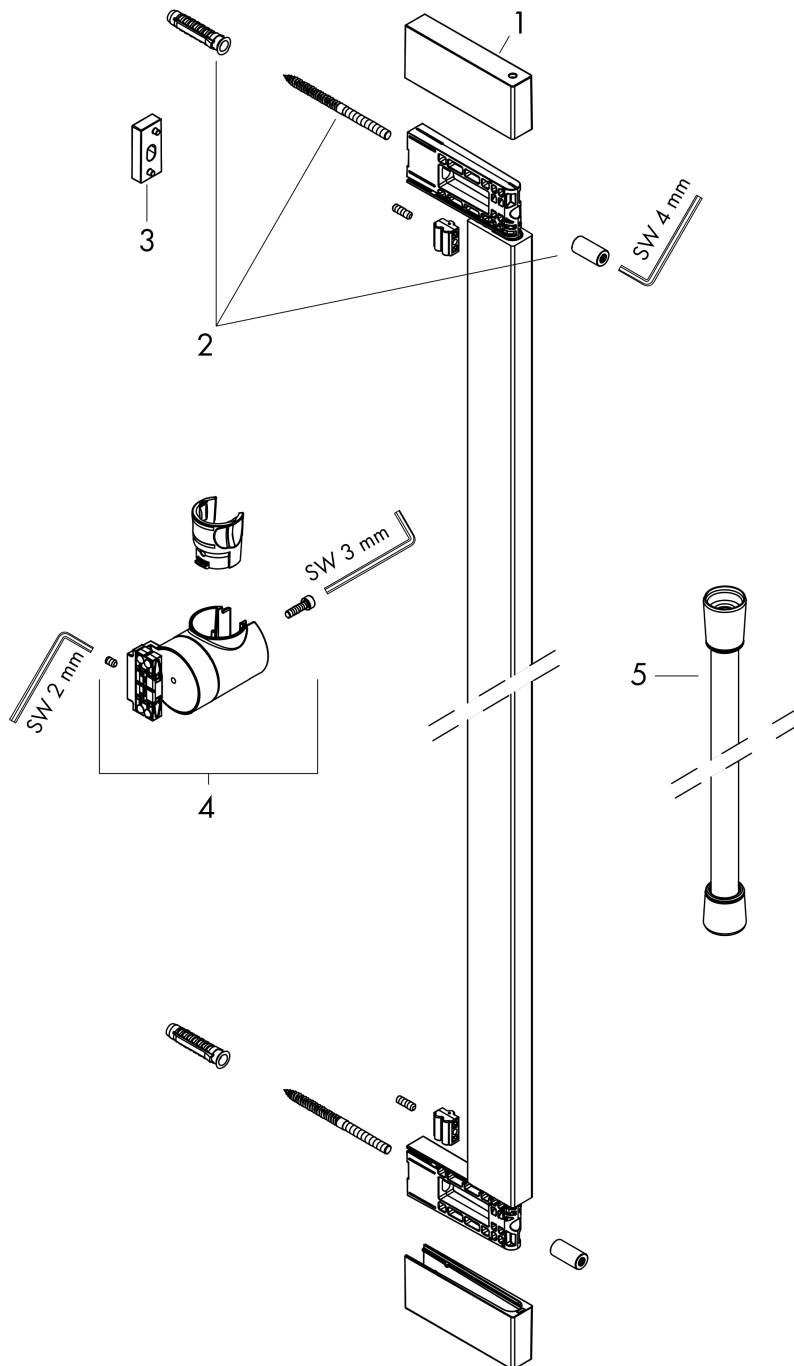

Unica
Wallbar, 36"
 Finish: **chrome** Part no. : **24403000**

Description

Features

- Consists of: Wallbar, Slider, Handshower hose
- Swivelling shower bar
- Stand pipe: 37.4"
- Profile stand pipe: cubic
- Drilling distance: 36.02"
- Angle-adjustable holder pivots left and right, slides easily and locks in place

Item details

List Price \$ 365.00

Design awards

Compliance / Sustainability

Product image

Scale drawing

Unica
 Wallbar, 36"
 Finish: chrome Part no. : 24403000

Exploded drawing

Year of production: >04/23

Unica
Wallbar, 36"
 Finish: **chrome** Part no. : **24403000**

Spare parts list

Year of production: >04/23

Pos.	Description	Part no.	Price	PU
1	cover	94729000	-	1
2	mounting set	94726000	-	1
3	tile-matching-disk 7 mm	94728000	-	1
4	support, assy	94727000	-	1
5	shower hose Isiflex'B 1,60 m	28276000	-	1