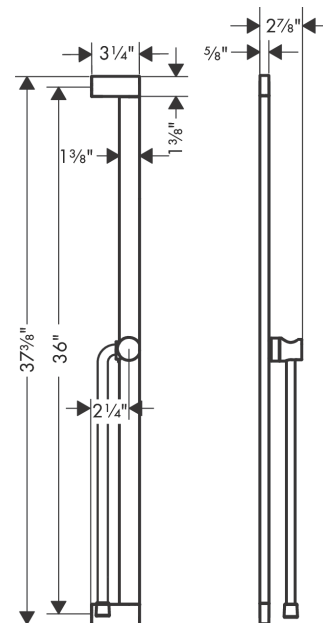

Unica
Wallbar, 36"
 Finish: **chrome** Part no. : **24403000**

Description

Features

- Consists of: Wallbar, Slider, Handshower hose
- Swivelling shower bar
- Stand pipe: 37.4"
- Profile stand pipe: cubic
- Drilling distance: 36.02"
- Angle-adjustable holder pivots left and right, slides easily and locks in place

Item details

List Price \$ 365.00

Design awards

Compliance / Sustainability

Product image

Scale drawing

Unica
 Wallbar, 36"
 Finish: chrome Part no. : 24403000

Exploded drawing

Year of production: >04/23

Unica
Wallbar, 36"
 Finish: **chrome** Part no. : **24403000**

Spare parts list

Year of production: >04/23

Pos.	Description	Part no.	Price	PU
1	cover	94729000	-	1
2	mounting set	94726000	-	1
3	tile-matching-disk 7 mm	94728000	-	1
4	support, assy	94727000	-	1
5	shower hose Isiflex'B 1,60 m	28276000	-	1