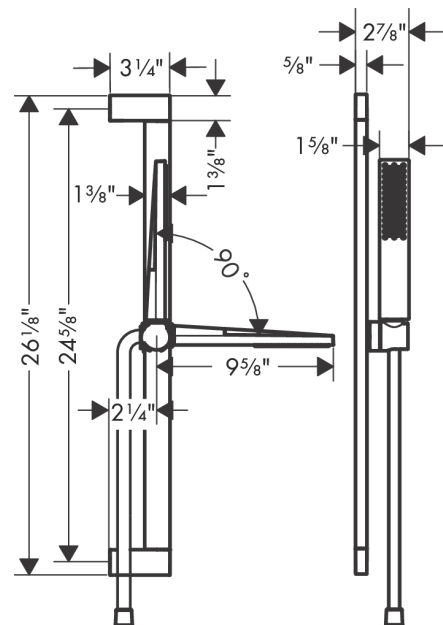

Pulsify E
Wallbar Set 100 1-Jet 24", 2.5 GPM
 Finish: **chrome** Part no. : **24370001**

Description

Features

- Consists of: Baton handshower, Wallbar, Handshower hose, Slider
- Spray modes: PowderRain
- Flow: 2.5 GPM (9.5 L/Min)
- Wall mounted: Fastens with screws
- Wallbar type: swivelling shower bar
- Profile stand pipe: cubic
- Stand pipe: 26.1"
- Pivot connector prevents hose from tangling

Item details

List Price \$ 379.00

Technology

Compliance / Sustainability

Product image

Scale drawing

Pulsify E
Wallbar Set 100 1-Jet 24", 2.5 GPM
Finish: **chrome** Part no. : **24370001**

Exploded drawing

Year of production: >04/23

Pulsify E
Wallbar Set 100 1-Jet 24", 2.5 GPM
 Finish: **chrome** Part no. : **24370001**

Spare parts list

Year of production: >04/23

Pos.	Description	Part no.	Price	PU
1	cover	94729000	-	1
2	mounting set	94726000	-	1
3	tile-matching-disk 7 mm	94728000	-	1
4	support, assy	94727000	-	1
5	-	24322001	-	1
6	filter	92672000	-	1
7	seal	98058000	-	1
8	shower hose Isiflex'B 1,60 m	28276000	-	1