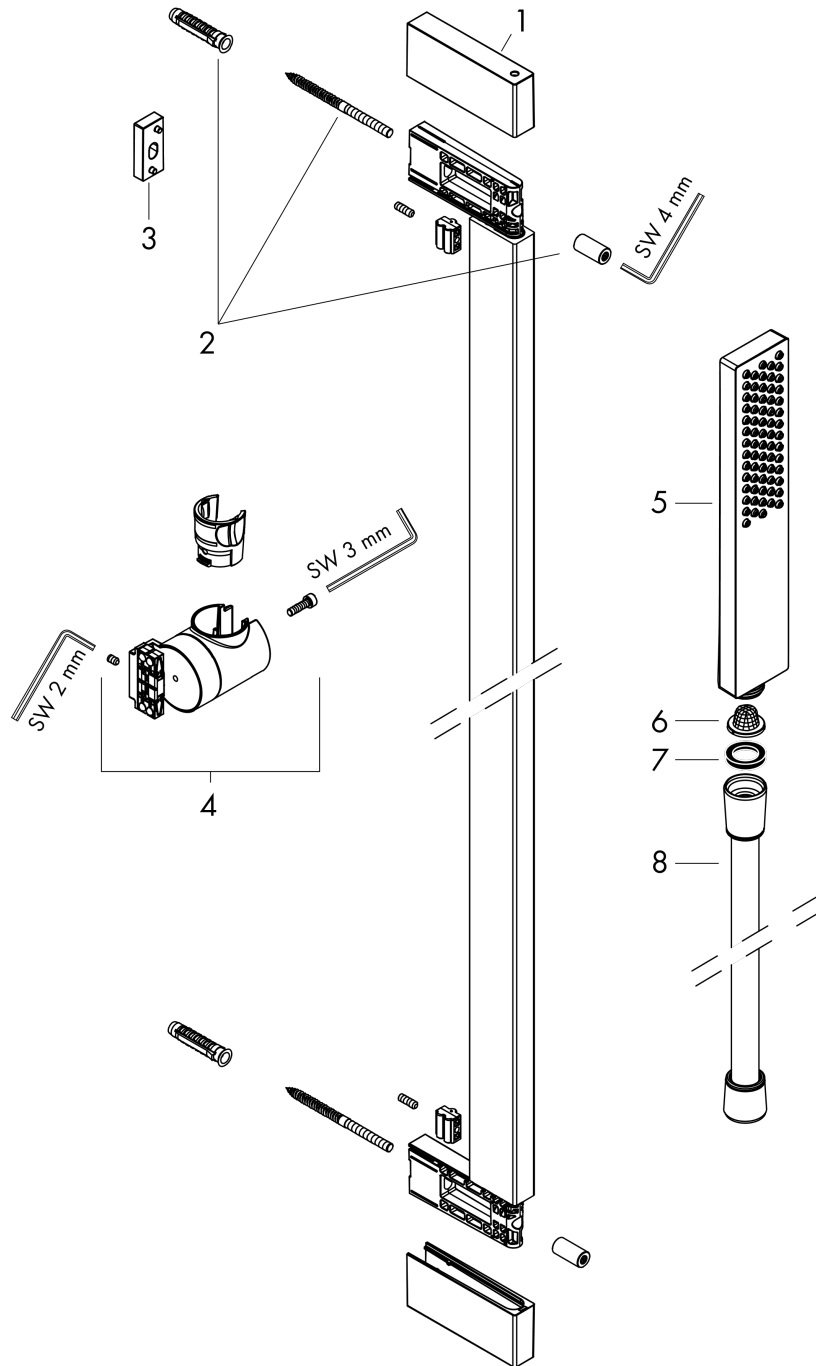

Pulsify E
Wallbar Set 100 1-Jet 24", 2.5 GPM
 Finish: **chrome** Part no. : **24370001**

Description

Features

- Consists of: Baton handshower, Wallbar, Handshower hose, Slider
- Spray modes: PowderRain
- Flow: 2.5 GPM (9.5 L/Min)
- Wall mounted: Fastens with screws
- Wallbar type: swivelling shower bar
- Profile stand pipe: cubic
- Stand pipe: 26.1"
- Pivot connector prevents hose from tangling

Item details

List Price \$ 379.00

Technology

Compliance / Sustainability

Product image

Scale drawing

Pulsify E
Wallbar Set 100 1-Jet 24", 2.5 GPM
Finish: **chrome** Part no. : **24370001**

Exploded drawing

Year of production: >04/23

Pulsify E
Wallbar Set 100 1-Jet 24", 2.5 GPM
 Finish: **chrome** Part no. : **24370001**

Spare parts list

Year of production: >04/23

Pos.	Description	Part no.	Price	PU
1	cover	94729000	-	1
2	mounting set	94726000	-	1
3	tile-matching-disk 7 mm	94728000	-	1
4	support, assy	94727000	-	1
5	-	24322001	-	1
6	filter	92672000	-	1
7	seal	98058000	-	1
8	shower hose Isiflex'B 1,60 m	28276000	-	1