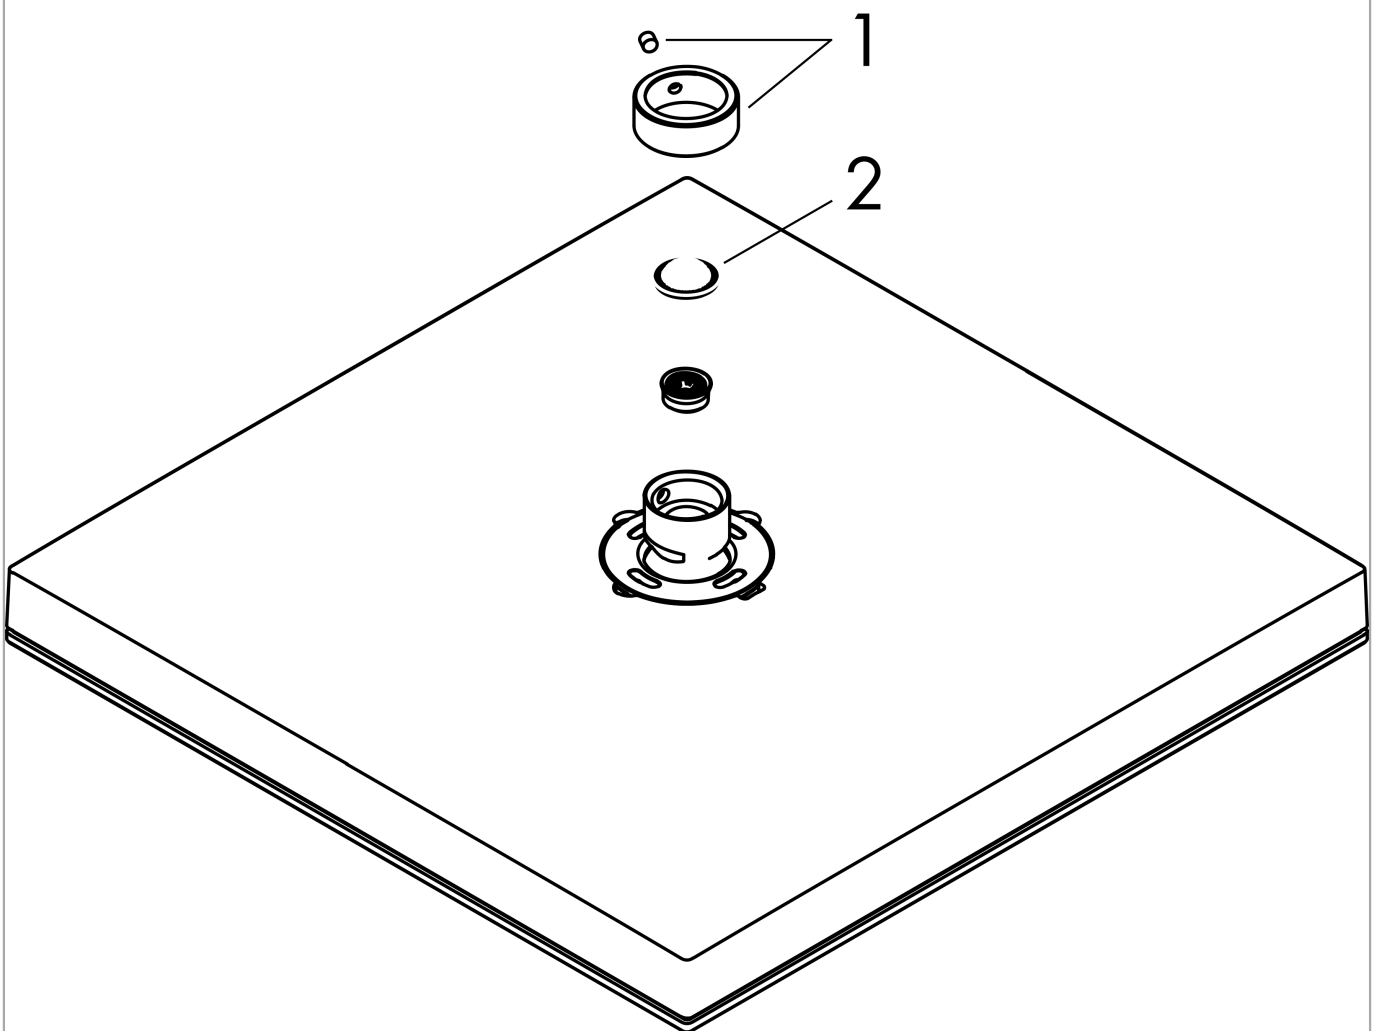

Pulsify E
Showerhead 260 1-Jet, 2.5 GPM
 Finish: **Chrome** Part no. : **24331001**

Description

Features

- showerhead size: 10 1/4" x 10 1/4"
- Spray pattern: PowderRain
- Maximum flow rate: 2.5 GPM
- Fast Drain empties the overhead shower from an angle of 10°
- spray disc surface: graphite

Item details

List Price \$ 395.00

Technology

Compliance / Sustainability

Product image

Scale drawing

Pulsify E
Showerhead 260 1-Jet, 2.5 GPM
 Finish: **Chrome** Part no. : **24331001**

Exploded drawing

Year of production: >01/23

Pulsify E
Showerhead 260 1-Jet, 2.5 GPM
 Finish: **Chrome** Part no. : **24331001**

Spare parts list

Year of production: >01/23

Pos.	Description	Part no.	Price	PU
1	lock washer	98942000	-	1
2	filter packing	94246000	-	1