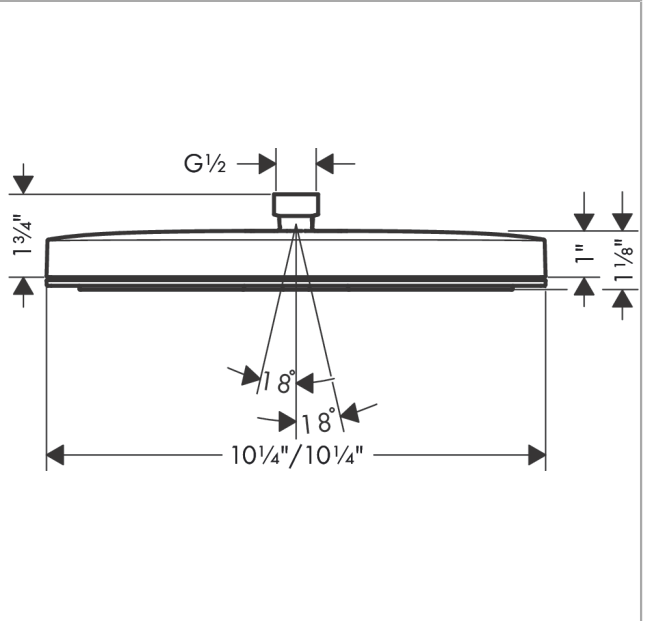

Pulsify E
Showerhead 260 1-Jet, 2.5 GPM
 Finish: **Chrome** Part no. : **24331001**

Description

Features

- showerhead size: 10 1/4" x 10 1/4"
- Spray pattern: PowderRain
- Maximum flow rate: 2.5 GPM
- Fast Drain empties the overhead shower from an angle of 10°
- spray disc surface: graphite

Item details

List Price \$ 395.00

Technology

Compliance / Sustainability

Product image

Scale drawing

Pulsify E
Showerhead 260 1-Jet, 2.5 GPM
 Finish: **Chrome** Part no. : **24331001**

Exploded drawing

Year of production: >01/23

Pulsify E
Showerhead 260 1-Jet, 2.5 GPM
 Finish: **Chrome** Part no. : **24331001**

Spare parts list

Year of production: >01/23

Pos.	Description	Part no.	Price	PU
1	lock washer	98942000	-	1
2	filter packing	94246000	-	1